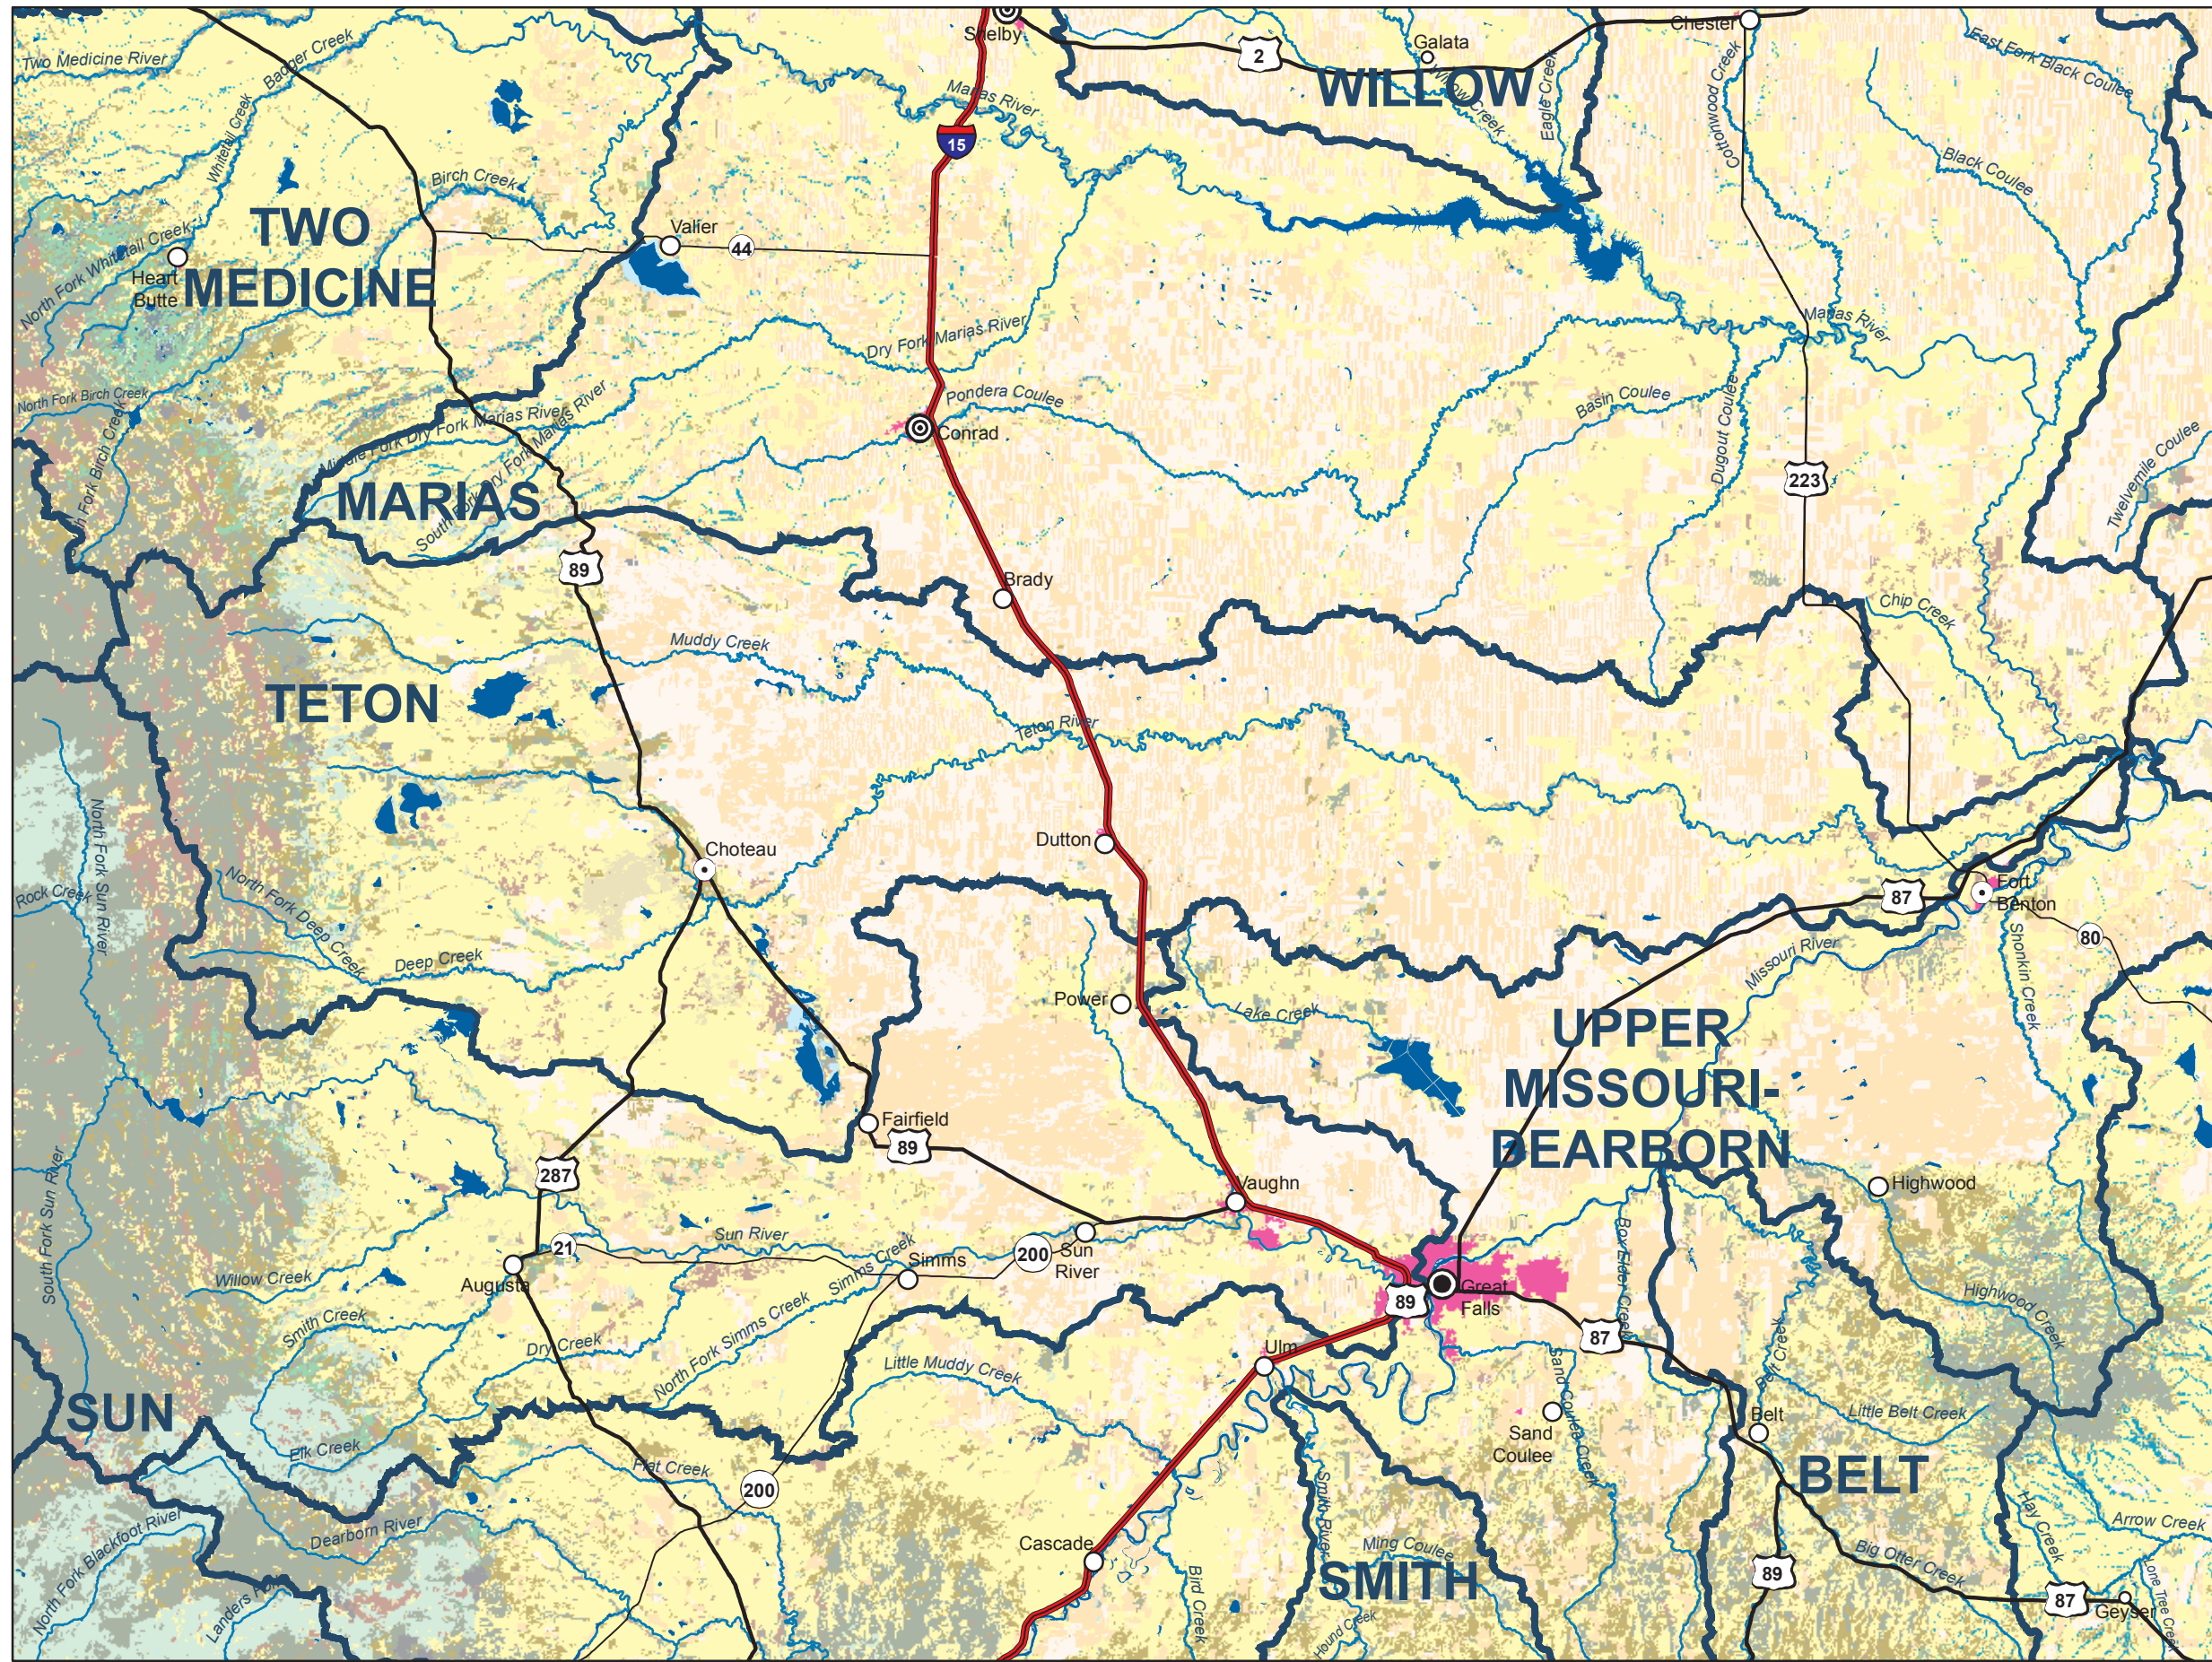

TETON

HUC 10030205

- Legend
- Lake - Reservoir
  - Perennial River
  - Sub Basin (Fourth Code)
  - Land Cover - Use
  - Urban
  - Dryland Agriculture
  - Irrigated Agriculture
  - Upland Grassland
  - Moist Grassland
  - Dry Shrubland
  - Tree/Grassland
  - Mixed Deciduous Forest
  - Conifer Forest
  - Herbaceous Dominated Riparian
  - Shrub Dominated Riparian
  - Tree Dominated Riparian
  - Water
  - Barren
  - Badlands
  - Cloud

Map Scale: 1:600,000