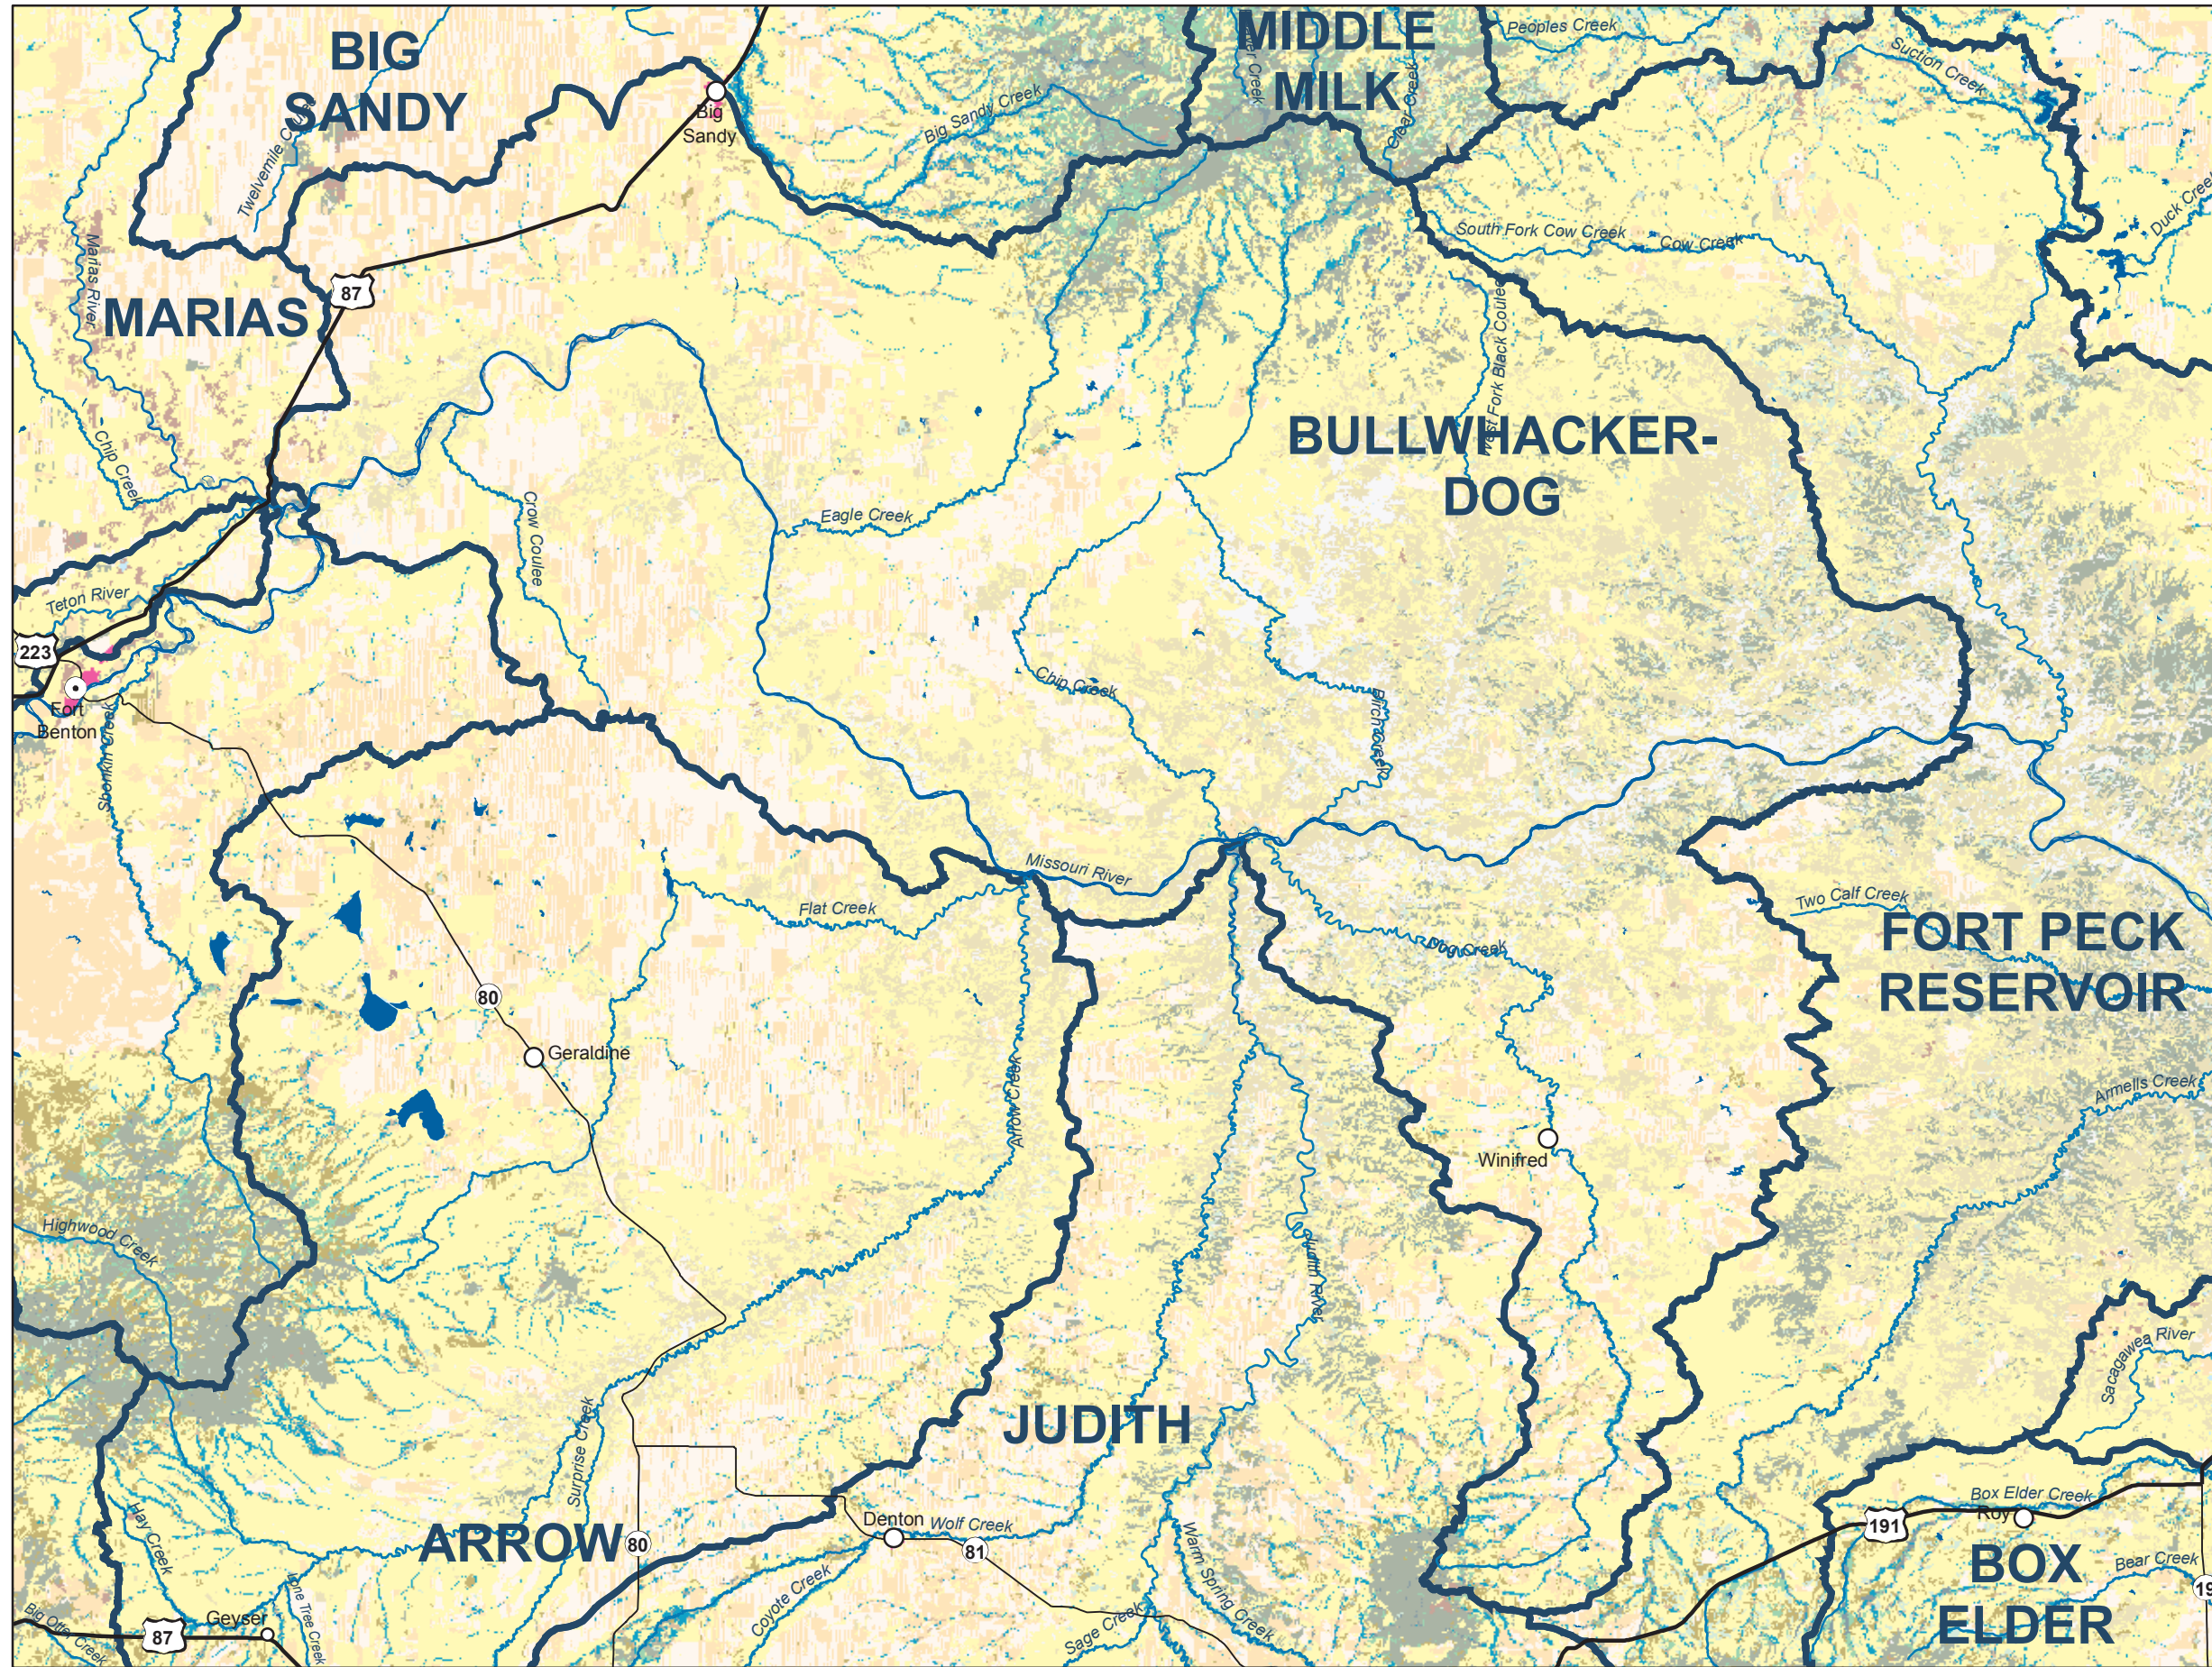

BULLWHACKER-DOG

HUC 10040101

- Legend
- Lake - Reservoir
 - Perennial River
 - Sub Basin (Fourth Code)
 - Land Cover - Use
 - Urban
 - Dryand Agriculture
 - Irrigated Agriculture
 - Upland Grassland
 - Moist Grassland
 - Dry Shrubland
 - Tree/Grassland
 - Mixed Deciduous Forest
 - Conifer Forest
 - Herbaceous Dominated Riparian
 - Shrub Dominated Riparian
 - Tree Dominated Riparian
 - Water
 - Barren
 - Badlands
 - Cloud

Map Scale: 1:450,000