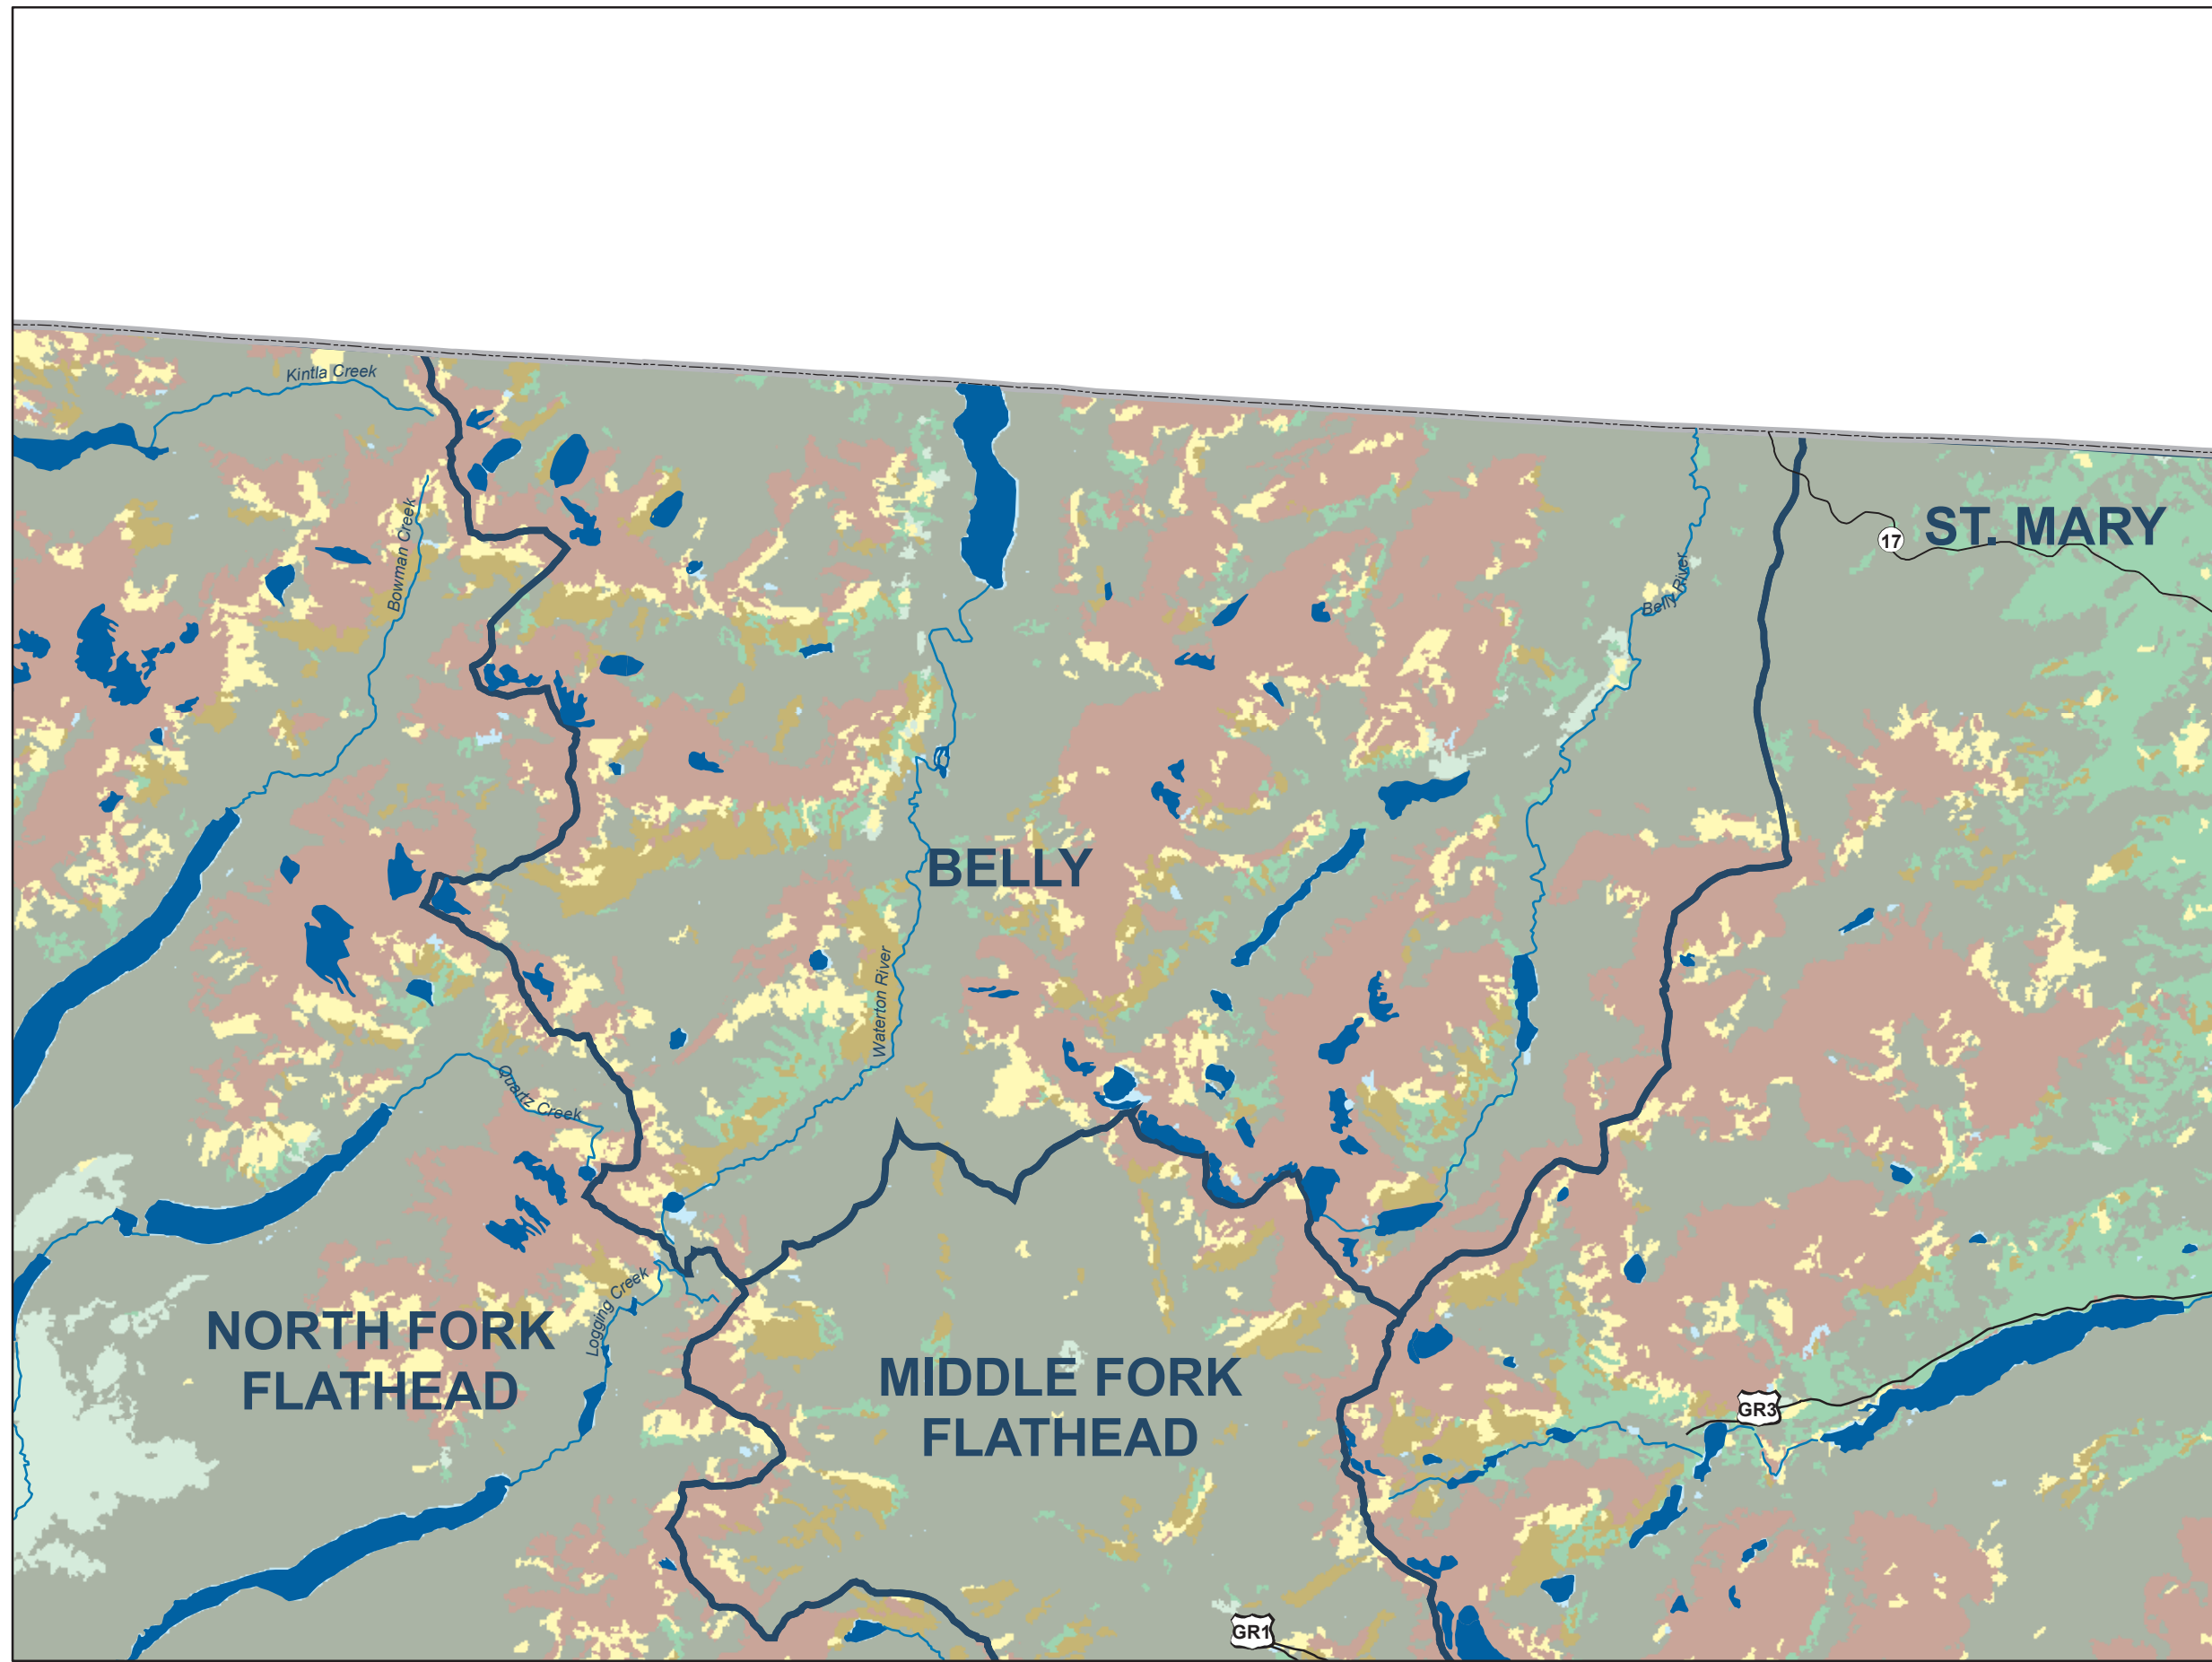

BELLY

HUC 10010001

- Legend
- Lake - Reservoir
 - Perennial River
 - Sub Basin (Fourth Code)
 - Land Cover - Use
 - Urban
 - Dryand Agriculture
 - Irrigated Agriculture
 - Upland Grassland
 - Moist Grassland
 - Dry Shrubland
 - Tree/Grassland
 - Mixed Deciduous Forest
 - Conifer Forest
 - Herbaceous Dominated Riparian
 - Shrub Dominated Riparian
 - Tree Dominated Riparian
 - Water
 - Barren
 - Badlands
 - Cloud

Map Scale: 1:150,000