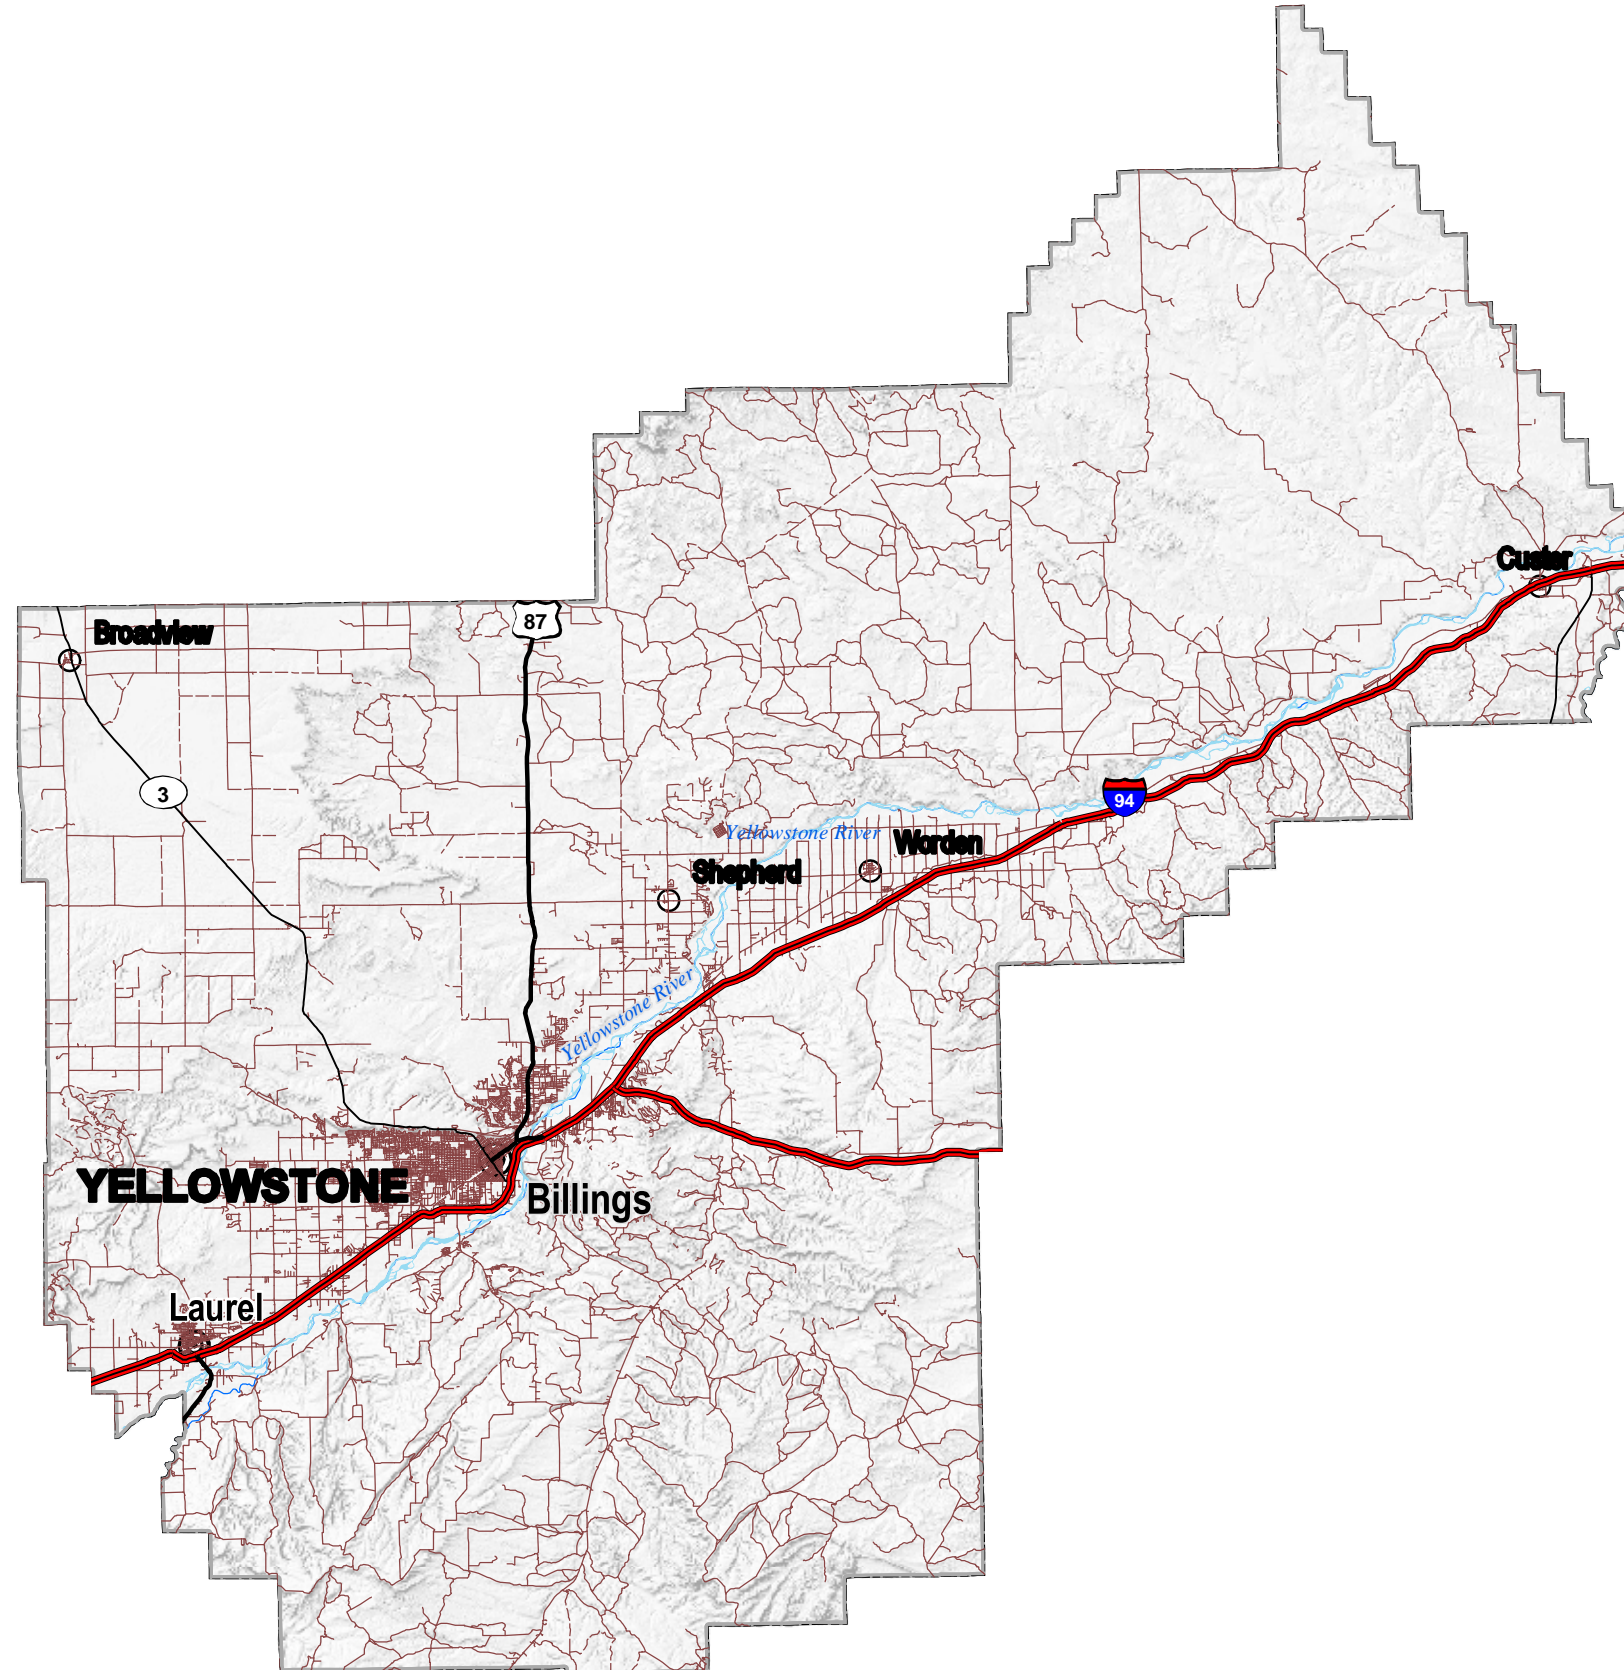

YELLOWSTONE

County-Maps-Roads

Road Type

- Interstate
- U.S. Route
- Secondary
- Montana Route

CFCC

- Street or County Road
- Trail or Other
- Major River
- Lake & Reservoir
- STATE

5 2.5 0 5

Miles

1:525,000

Roads from US Census TIGER files year 2000
Scale of data; appropriate for 1:100,000 scale.

County-Maps-Roads.mxd