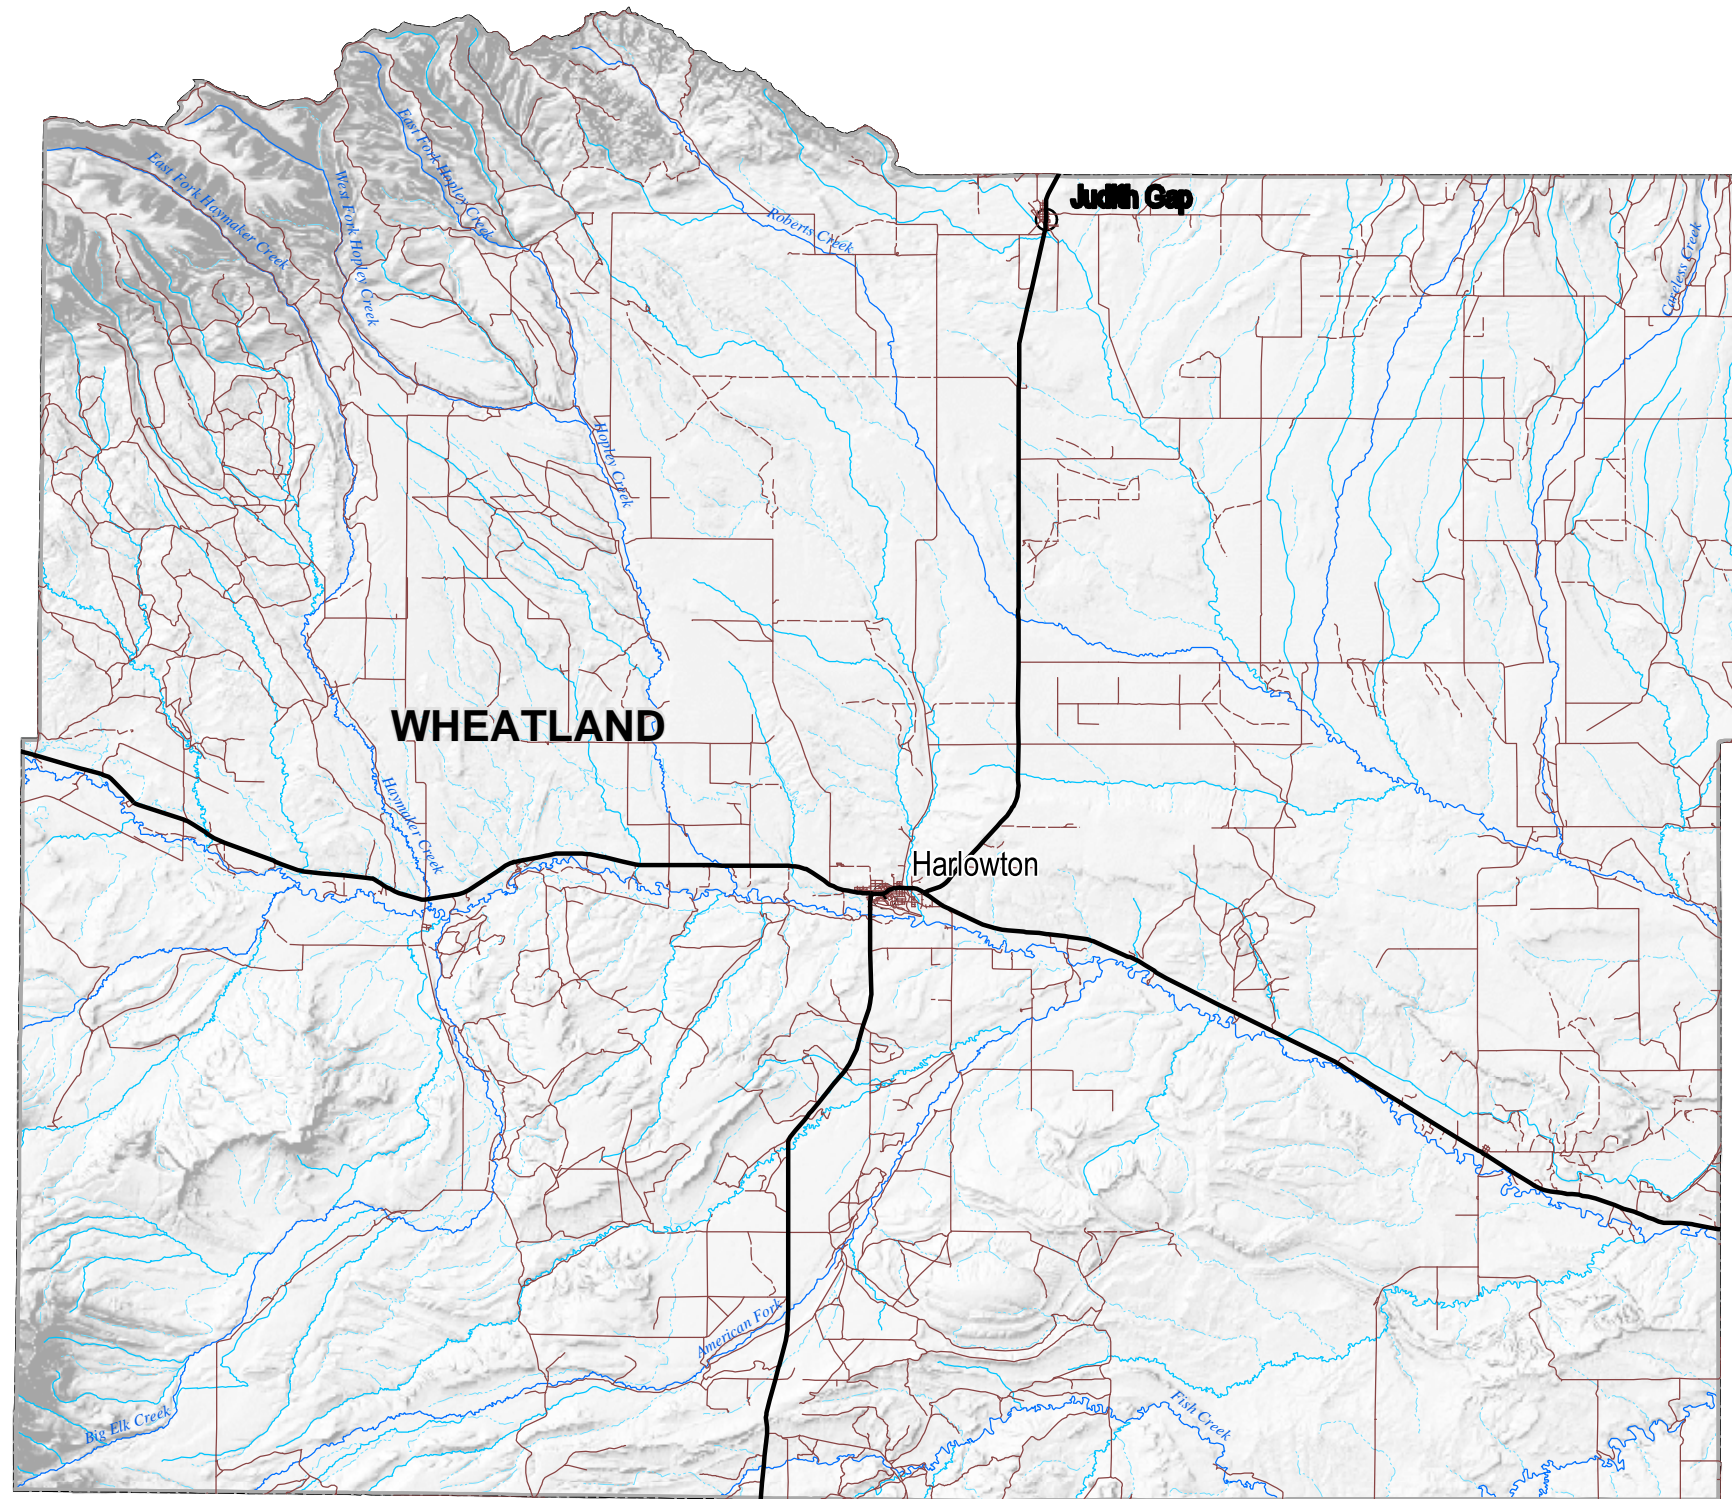

WHEATLAND

County-Maps-Roads

Road Type

- Interstate
- U.S. Route
- Secondary
- Montana Route

CFCC

- Street or County Road
- - - Trail or Other
- ~ Major River
- ~ River
- ~ Stream or Creek
- ~ Intermittent Creek
- ~ Lake & Reservoir
- STATE

3 1.5 0 3

Miles

1:300,000

Roads from US Census TIGER files year 2000
Scale of data; appropriate for 1:100,000 scale.