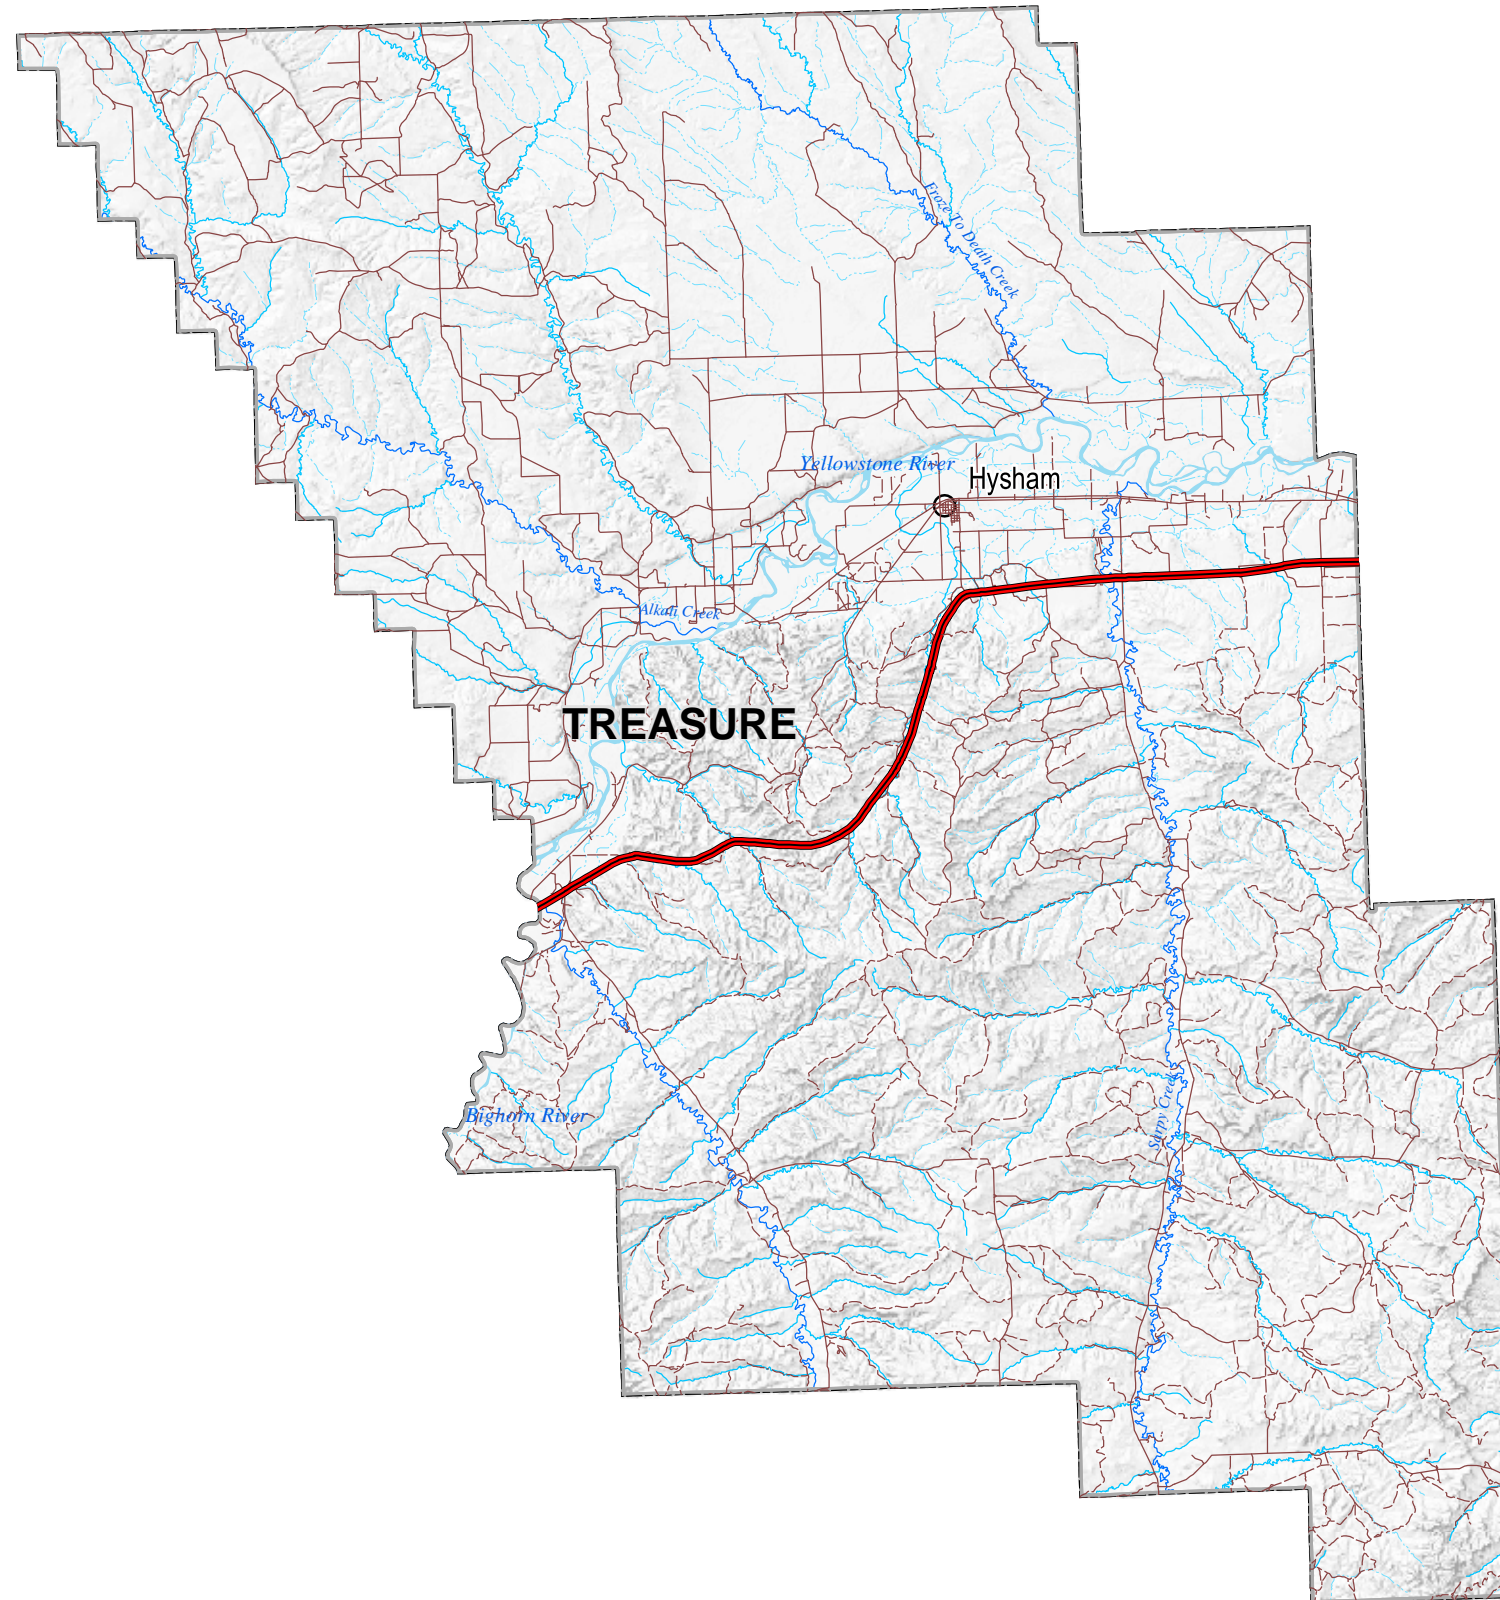

TREASURE

County-Maps-Roads

Road Type

- Interstate
- U.S. Route
- Secondary
- Montana Route

CFCC

- Street or County Road
- Trail or Other
- ~ Major River
- ~ River
- ~ Stream or Creek
- ~ Intermittent Creek
- ~ Lake & Reservoir
- STATE

3 1.5 0 3

Miles

1:320,000

Roads from US Census TIGER files year 2000
Scale of data; appropriate for 1:100,000 scale.