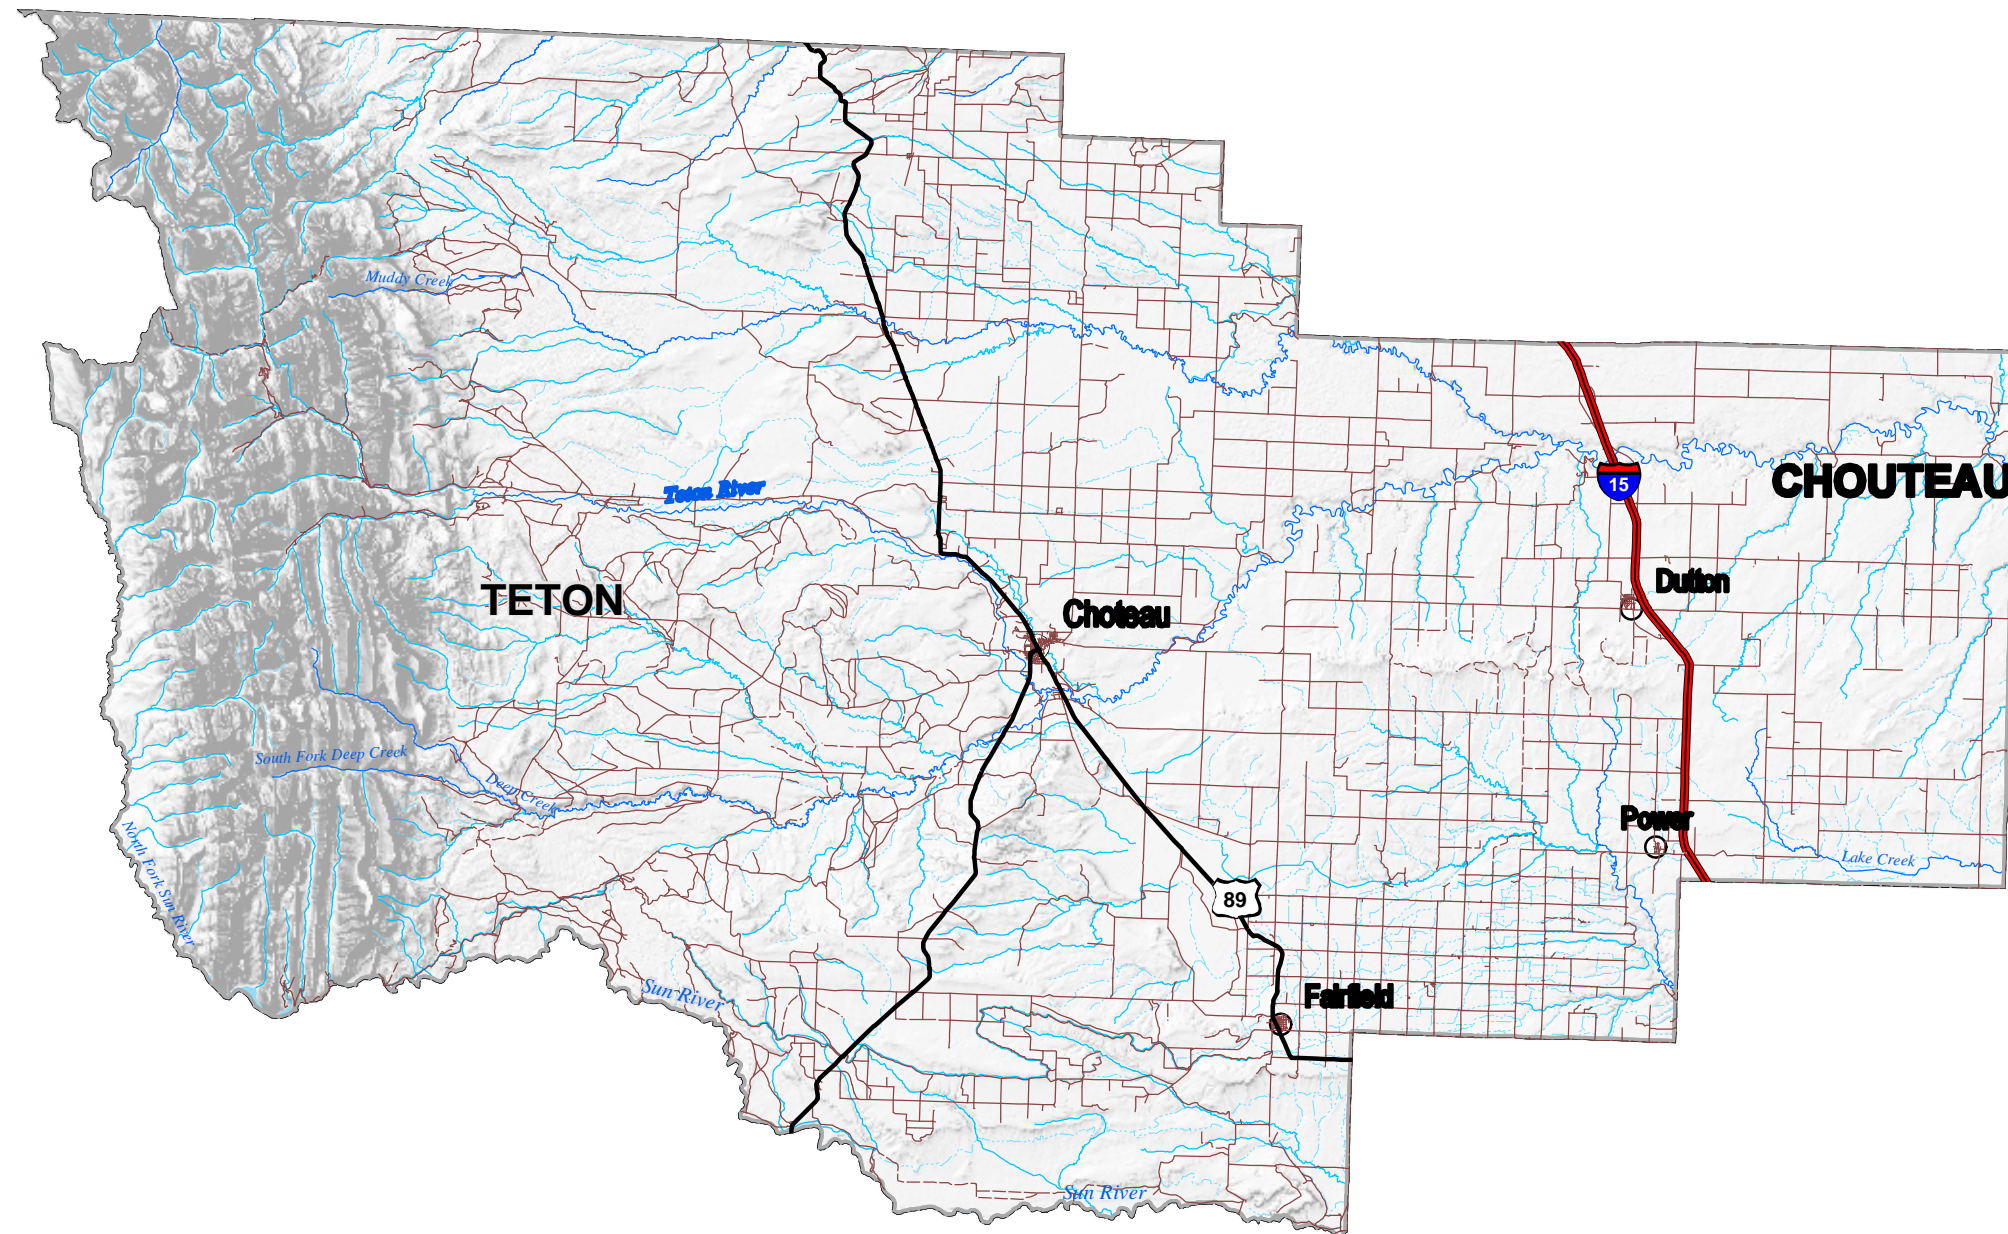

# TETON

# County-Maps-Roads

### Road Type

- Interstate
- U.S. Route
- Secondary
- Montana Route

### CFCC

- Street or County Road
- Trail or Other
- ~ Major River
- ~ River
- ~ Stream or Creek
- ~ Intermittent Creek
- ☪ Lake & Reservoir
- ☐ STATE

5 2.5 0 5

Miles

1:450,000

Roads from US Census TIGER files year 2000  
Scale of data; appropriate for 1:100,000 scale.