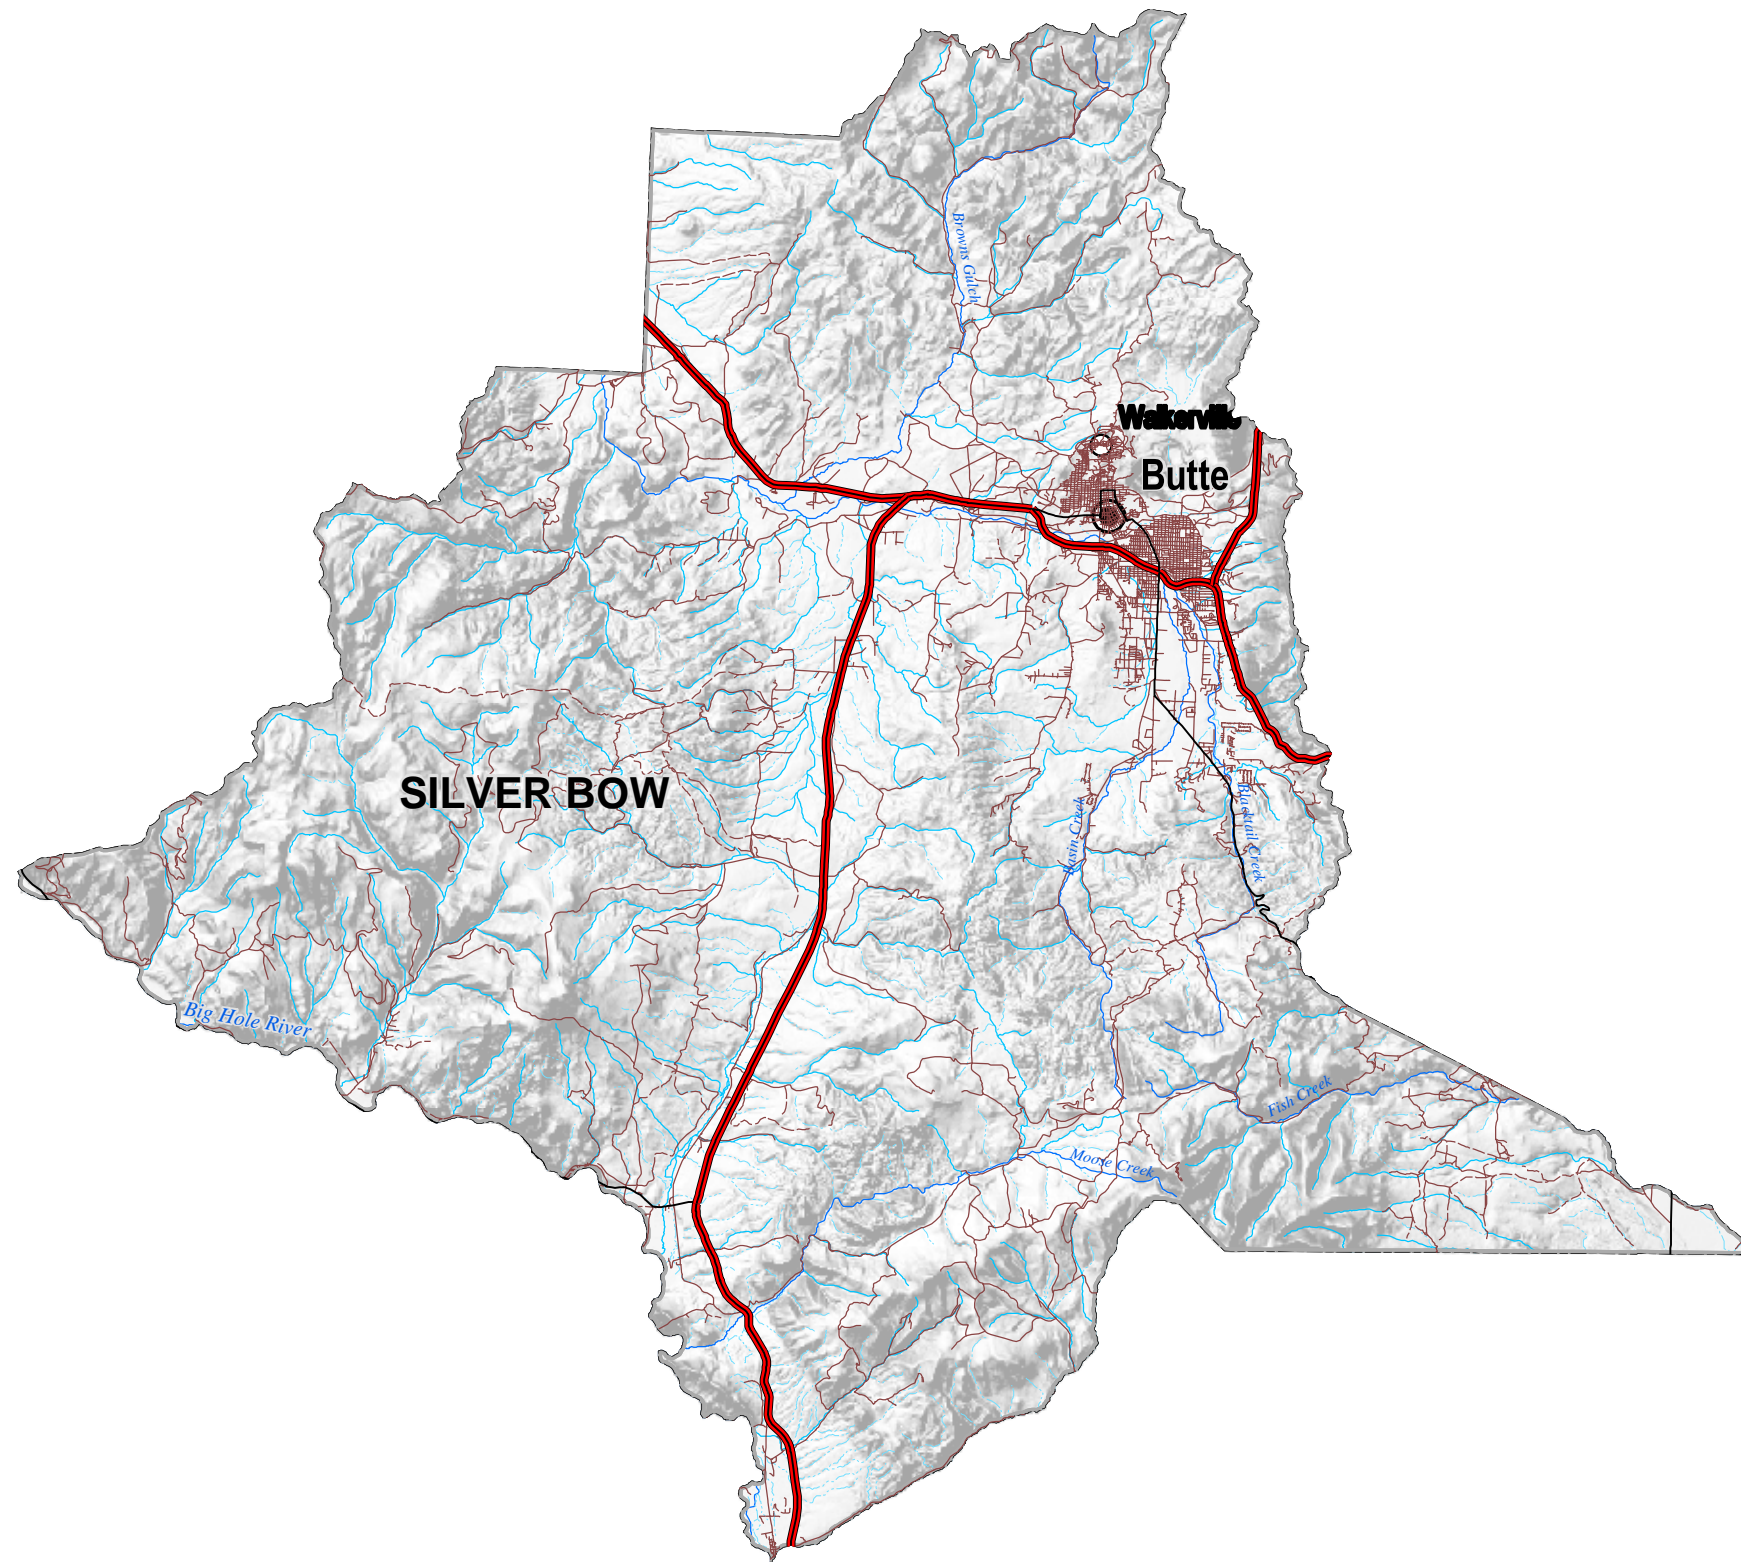

SILVER BOW

County-Maps-Roads

Road Type

- Interstate
- U.S. Route
- Secondary
- Montana Route

CFCC

- Street or County Road
- Trail or Other
- Major River
- River
- Stream or Creek
- Intermittent Creek
- Lake & Reservoir
- STATE

3 1.5 0 3

Miles

1:300,000

Roads from US Census TIGER files year 2000
Scale of data; appropriate for 1:100,000 scale.

County-Maps-Roads.mxd