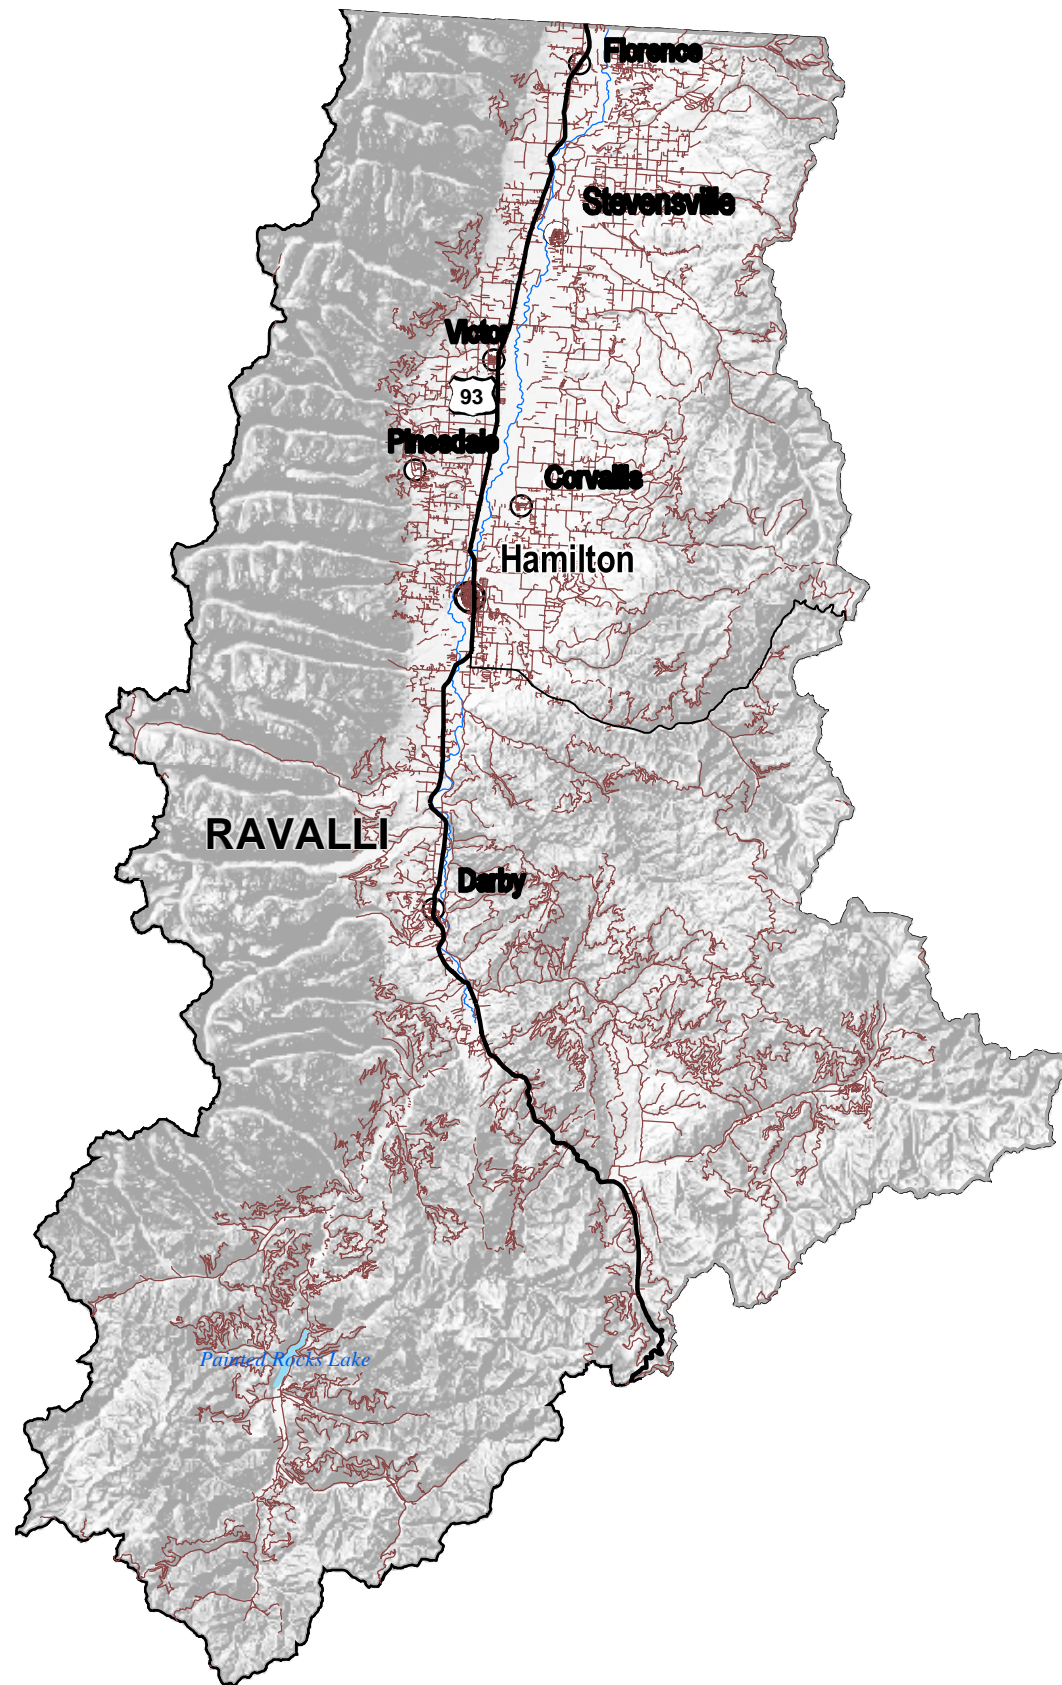

RAVALLI

County-Maps-Roads

Road Type

- Interstate
- U.S. Route
- Secondary
- Montana Route

CFCC

- Street or County Road
- Trail or Other
- Major River
- Lake & Reservoir
- STATE

Miles

1:600,000

Roads from US Census TIGER files year 2000
Scale of data; appropriate for 1:100,000 scale.

County-Maps-Roads.mxd