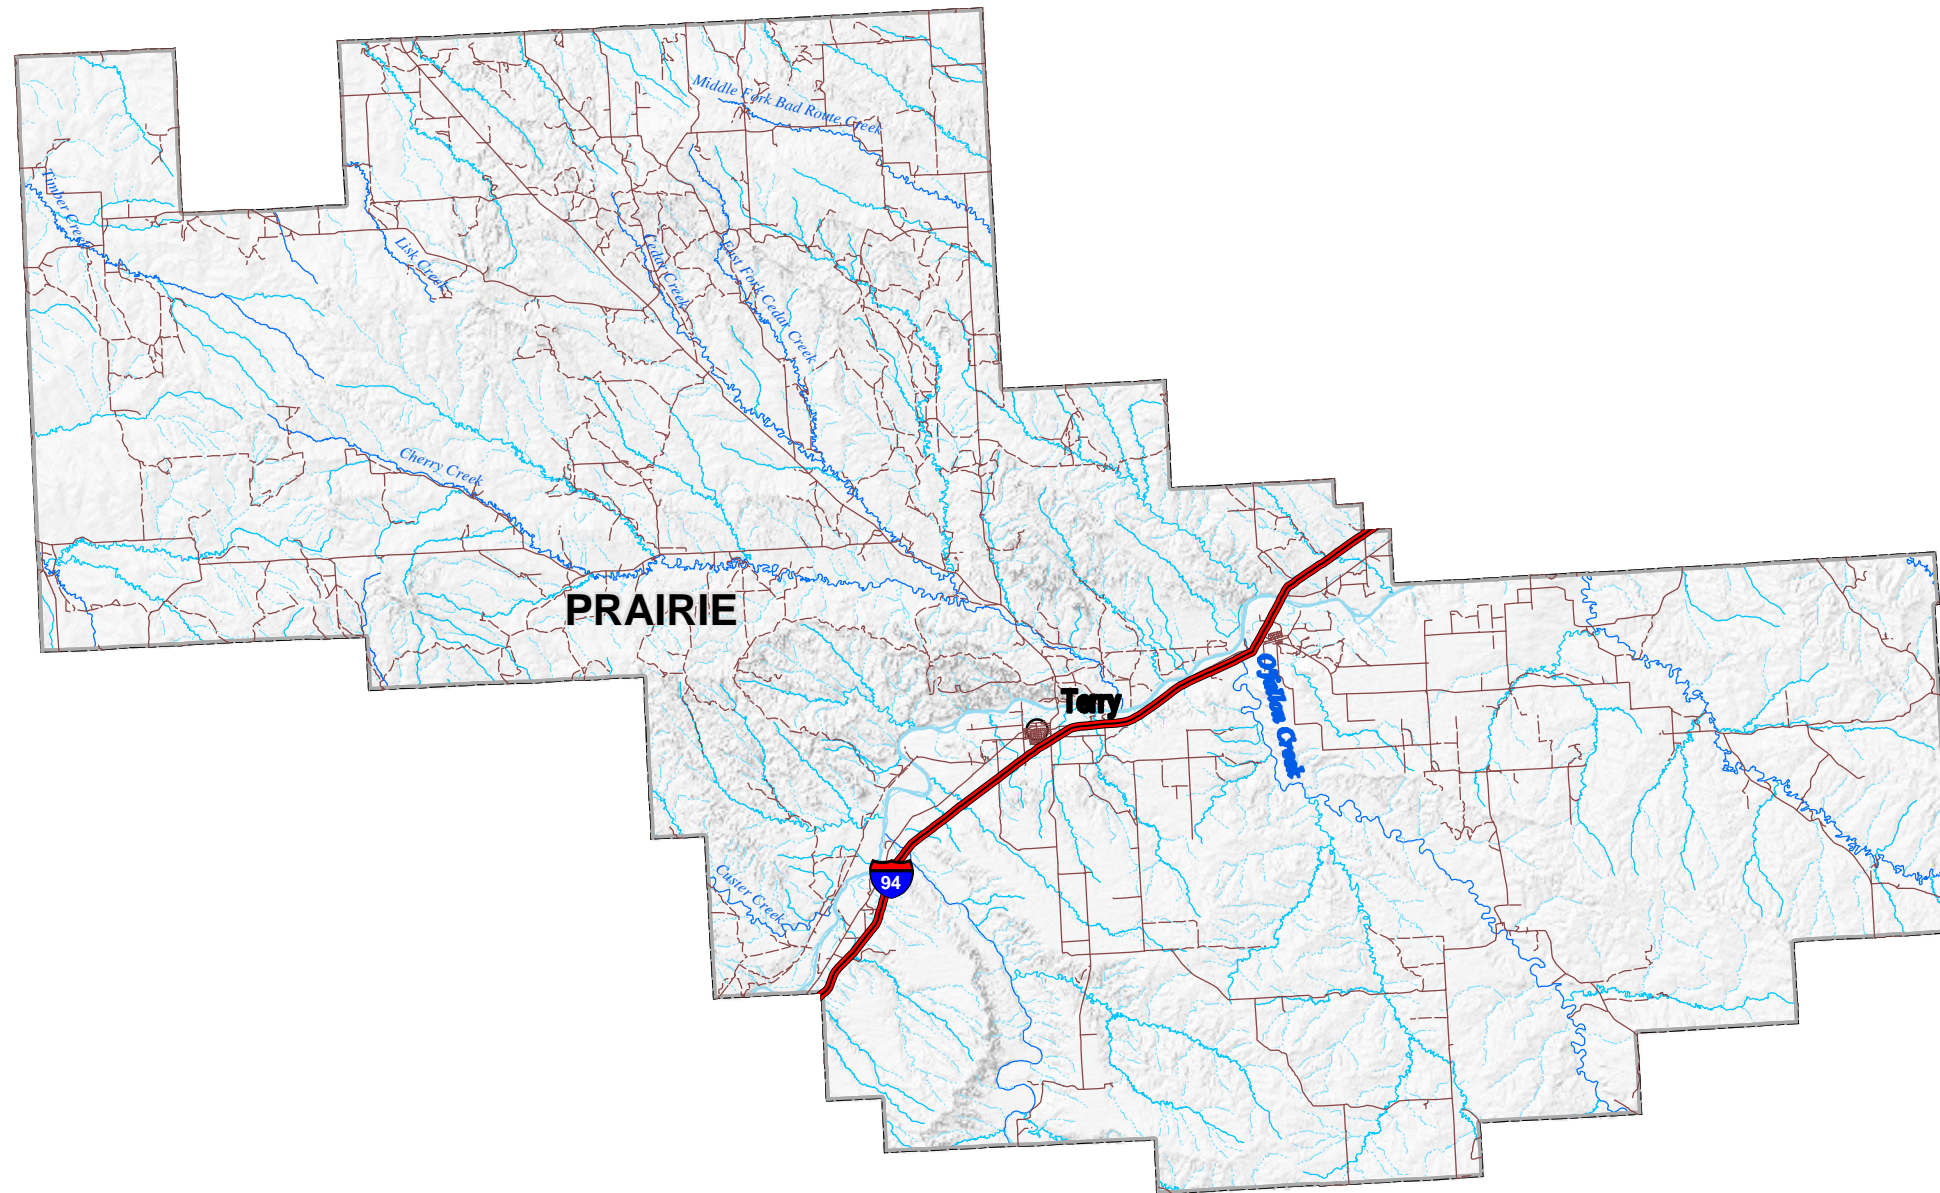

PRAIRIE

County-Maps-Roads

Road Type

- Interstate
- U.S. Route
- Secondary
- Montana Route

CFCC

- Street or County Road
- Trail or Other
- Major River
- River
- Stream or Creek
- Intermittent Creek
- Lake & Reservoir
- STATE

Miles

1:450,000

Roads from US Census TIGER files year 2000
Scale of data; appropriate for 1:100,000 scale.