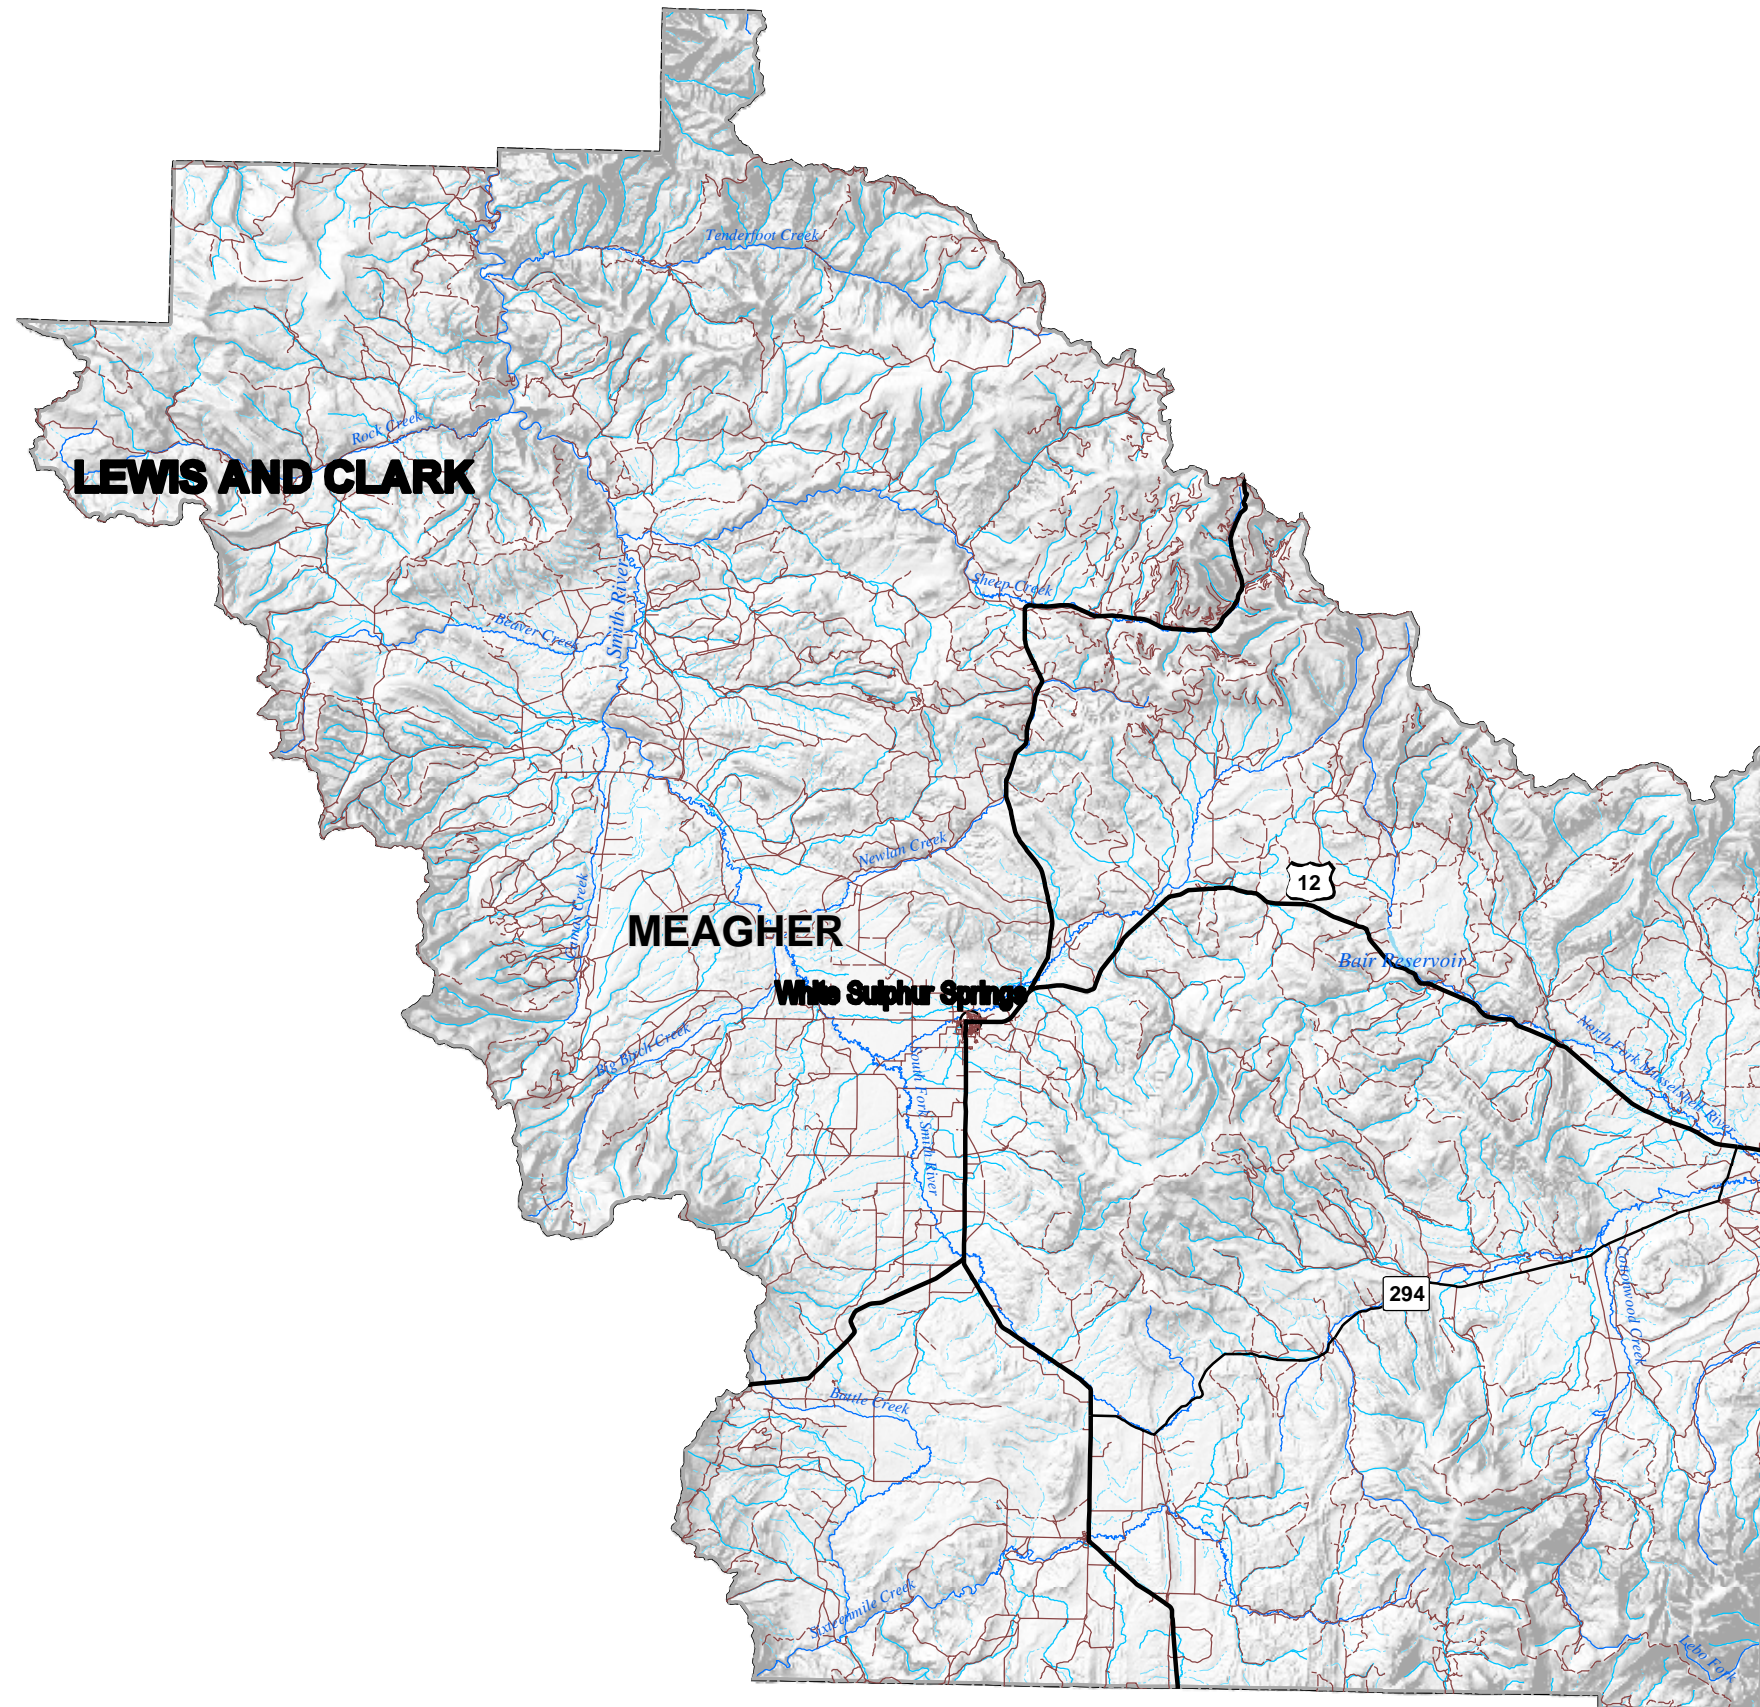

MEAGHER

County-Maps-Roads

Road Type

- Interstate
- U.S. Route
- Secondary
- Montana Route

CFCC

- Street or County Road
- Trail or Other
- ~ Major River
- ~ River
- ~ Stream or Creek
- ~ Intermittent Creek
- Lake & Reservoir
- STATE

4 2 0 4

Miles

1:450,000

Roads from US Census TIGER files year 2000
Scale of data; appropriate for 1:100,000 scale.