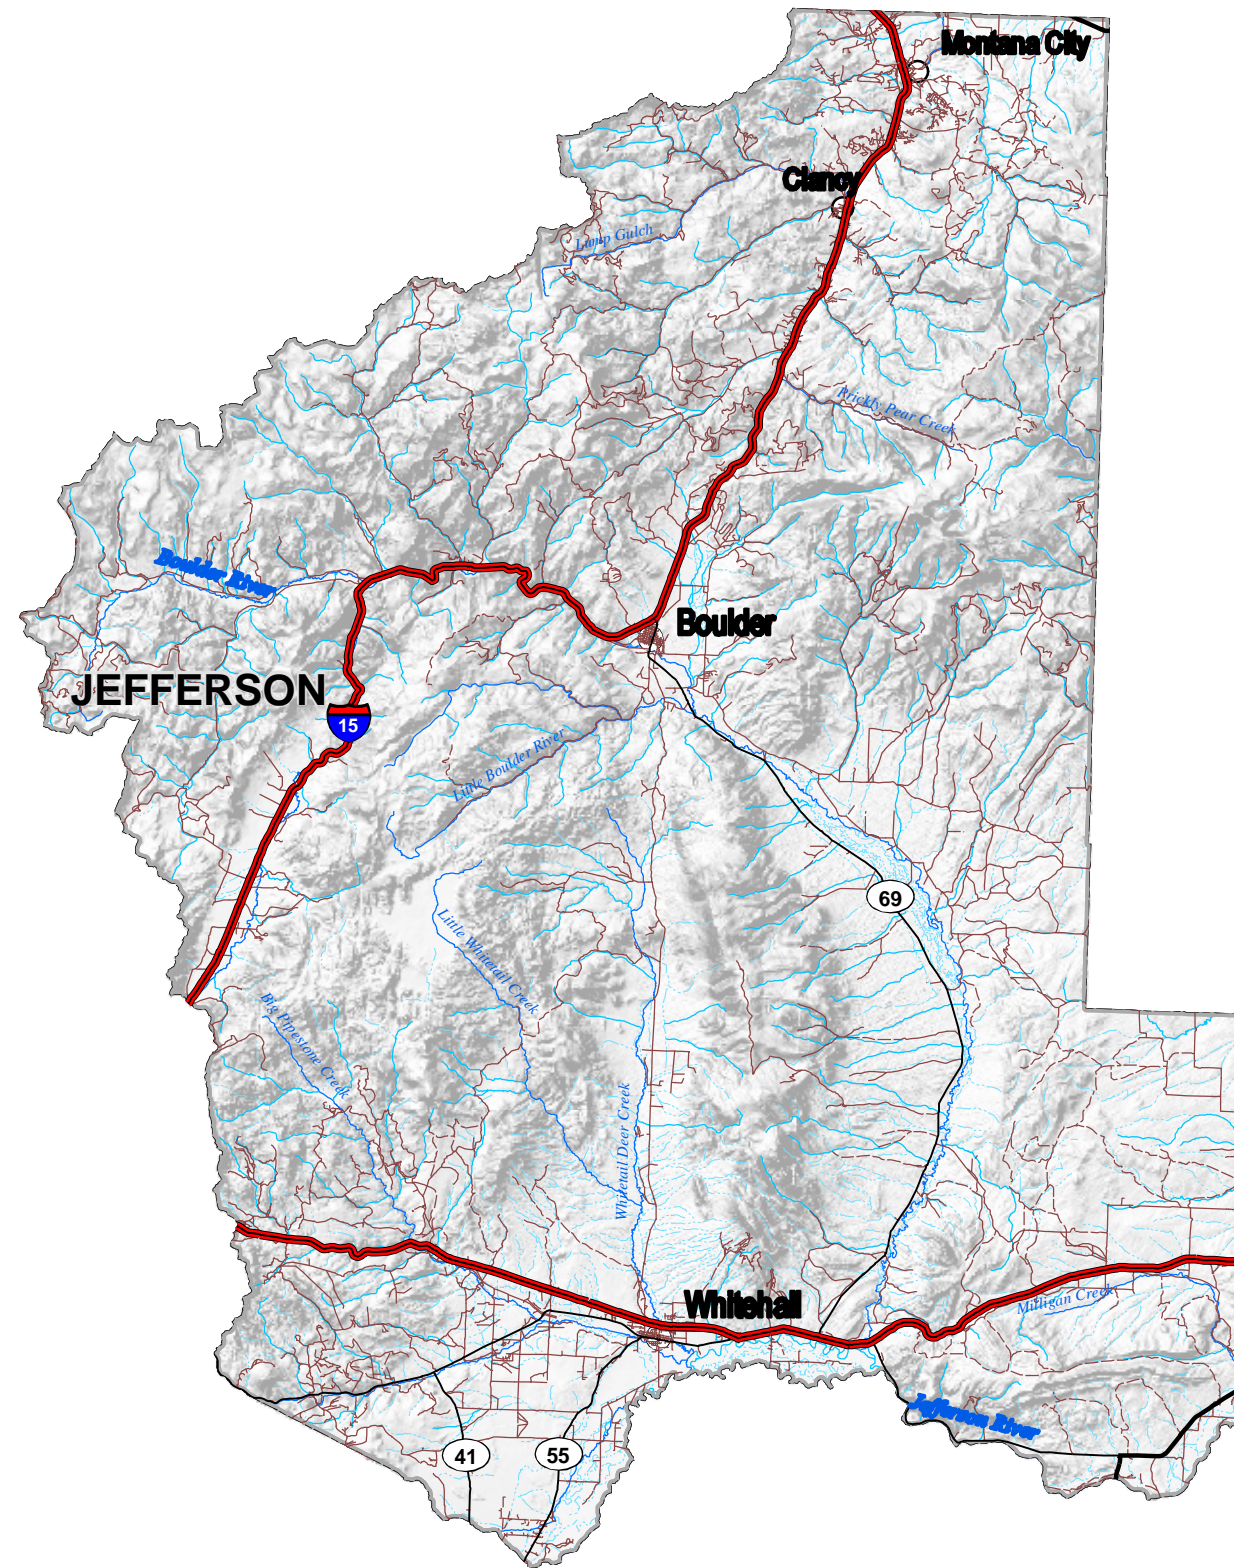

JEFFERSON

County-Maps-Roads

Road Type

- Interstate
- U.S. Route
- Secondary
- Montana Route

CFCC

- Street or County Road
- Trail or Other
- Major River
- River
- Stream or Creek
- Intermittent Creek
- Lake & Reservoir
- STATE

3 1.5 0 3

Miles

1:440,000

Roads from US Census TIGER files year 2000
Scale of data; appropriate for 1:100,000 scale.