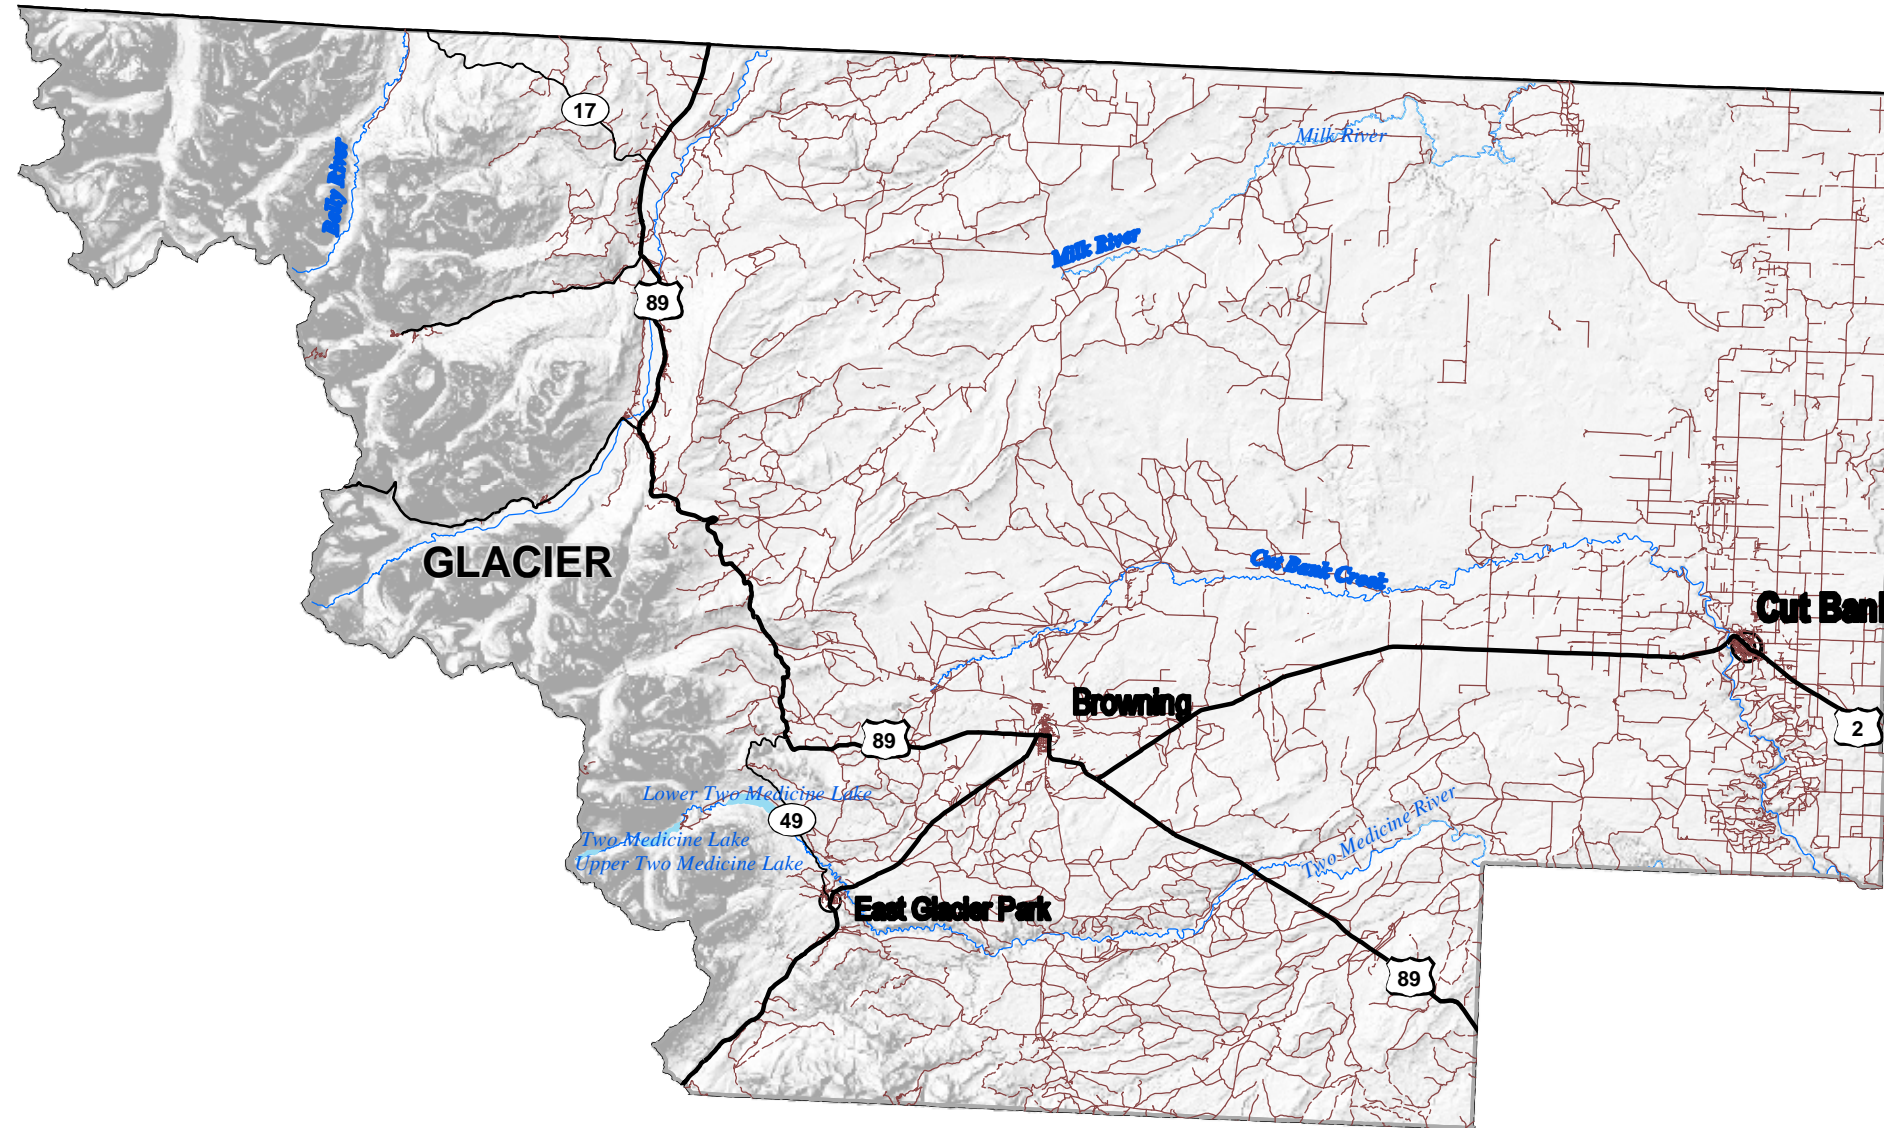

GLACIER

County-Maps-Roads

Road Type

- Interstate
- U.S. Route
- Secondary
- Montana Route

CFCC

- Street or County Road
- Trail or Other
- Major River
- Lake & Reservoir
- STATE

4 2 0 4

Miles

1:550,000

Roads from US Census TIGER files year 2000
Scale of data; appropriate for 1:100,000 scale.

County-Maps-Roads.mxd