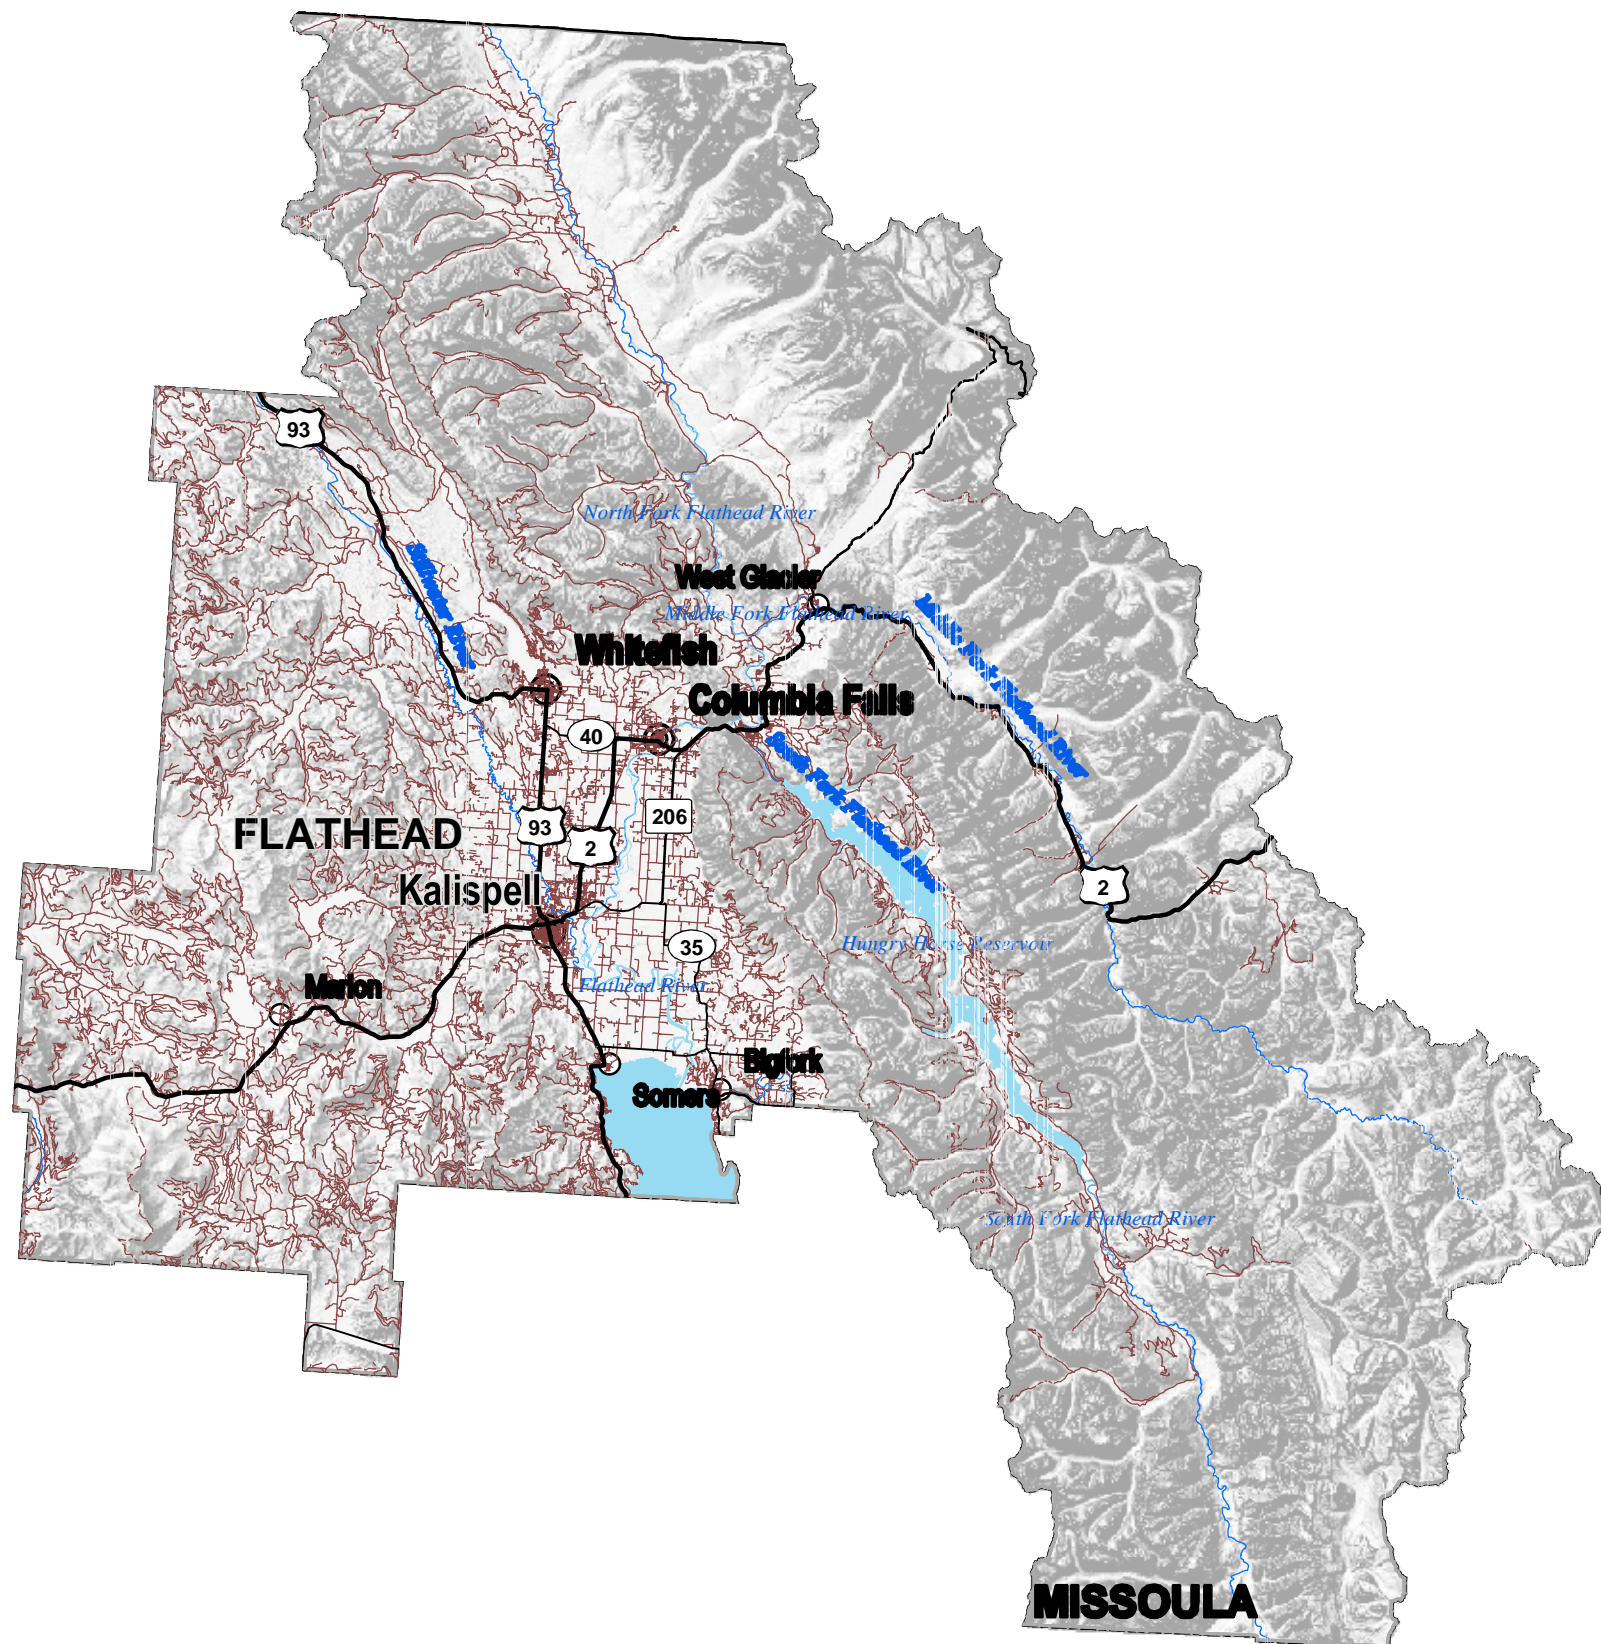

FLATHEAD

County-Maps-Roads

Road Type

- Interstate
- U.S. Route
- Secondary
- Montana Route

CFCC

- Street or County Road
- Trail or Other
- Major River
- Lake & Reservoir
- STATE

6 3 0 6

Miles

1:750,000

Roads from US Census TIGER files year 2000
Scale of data; appropriate for 1:100,000 scale.