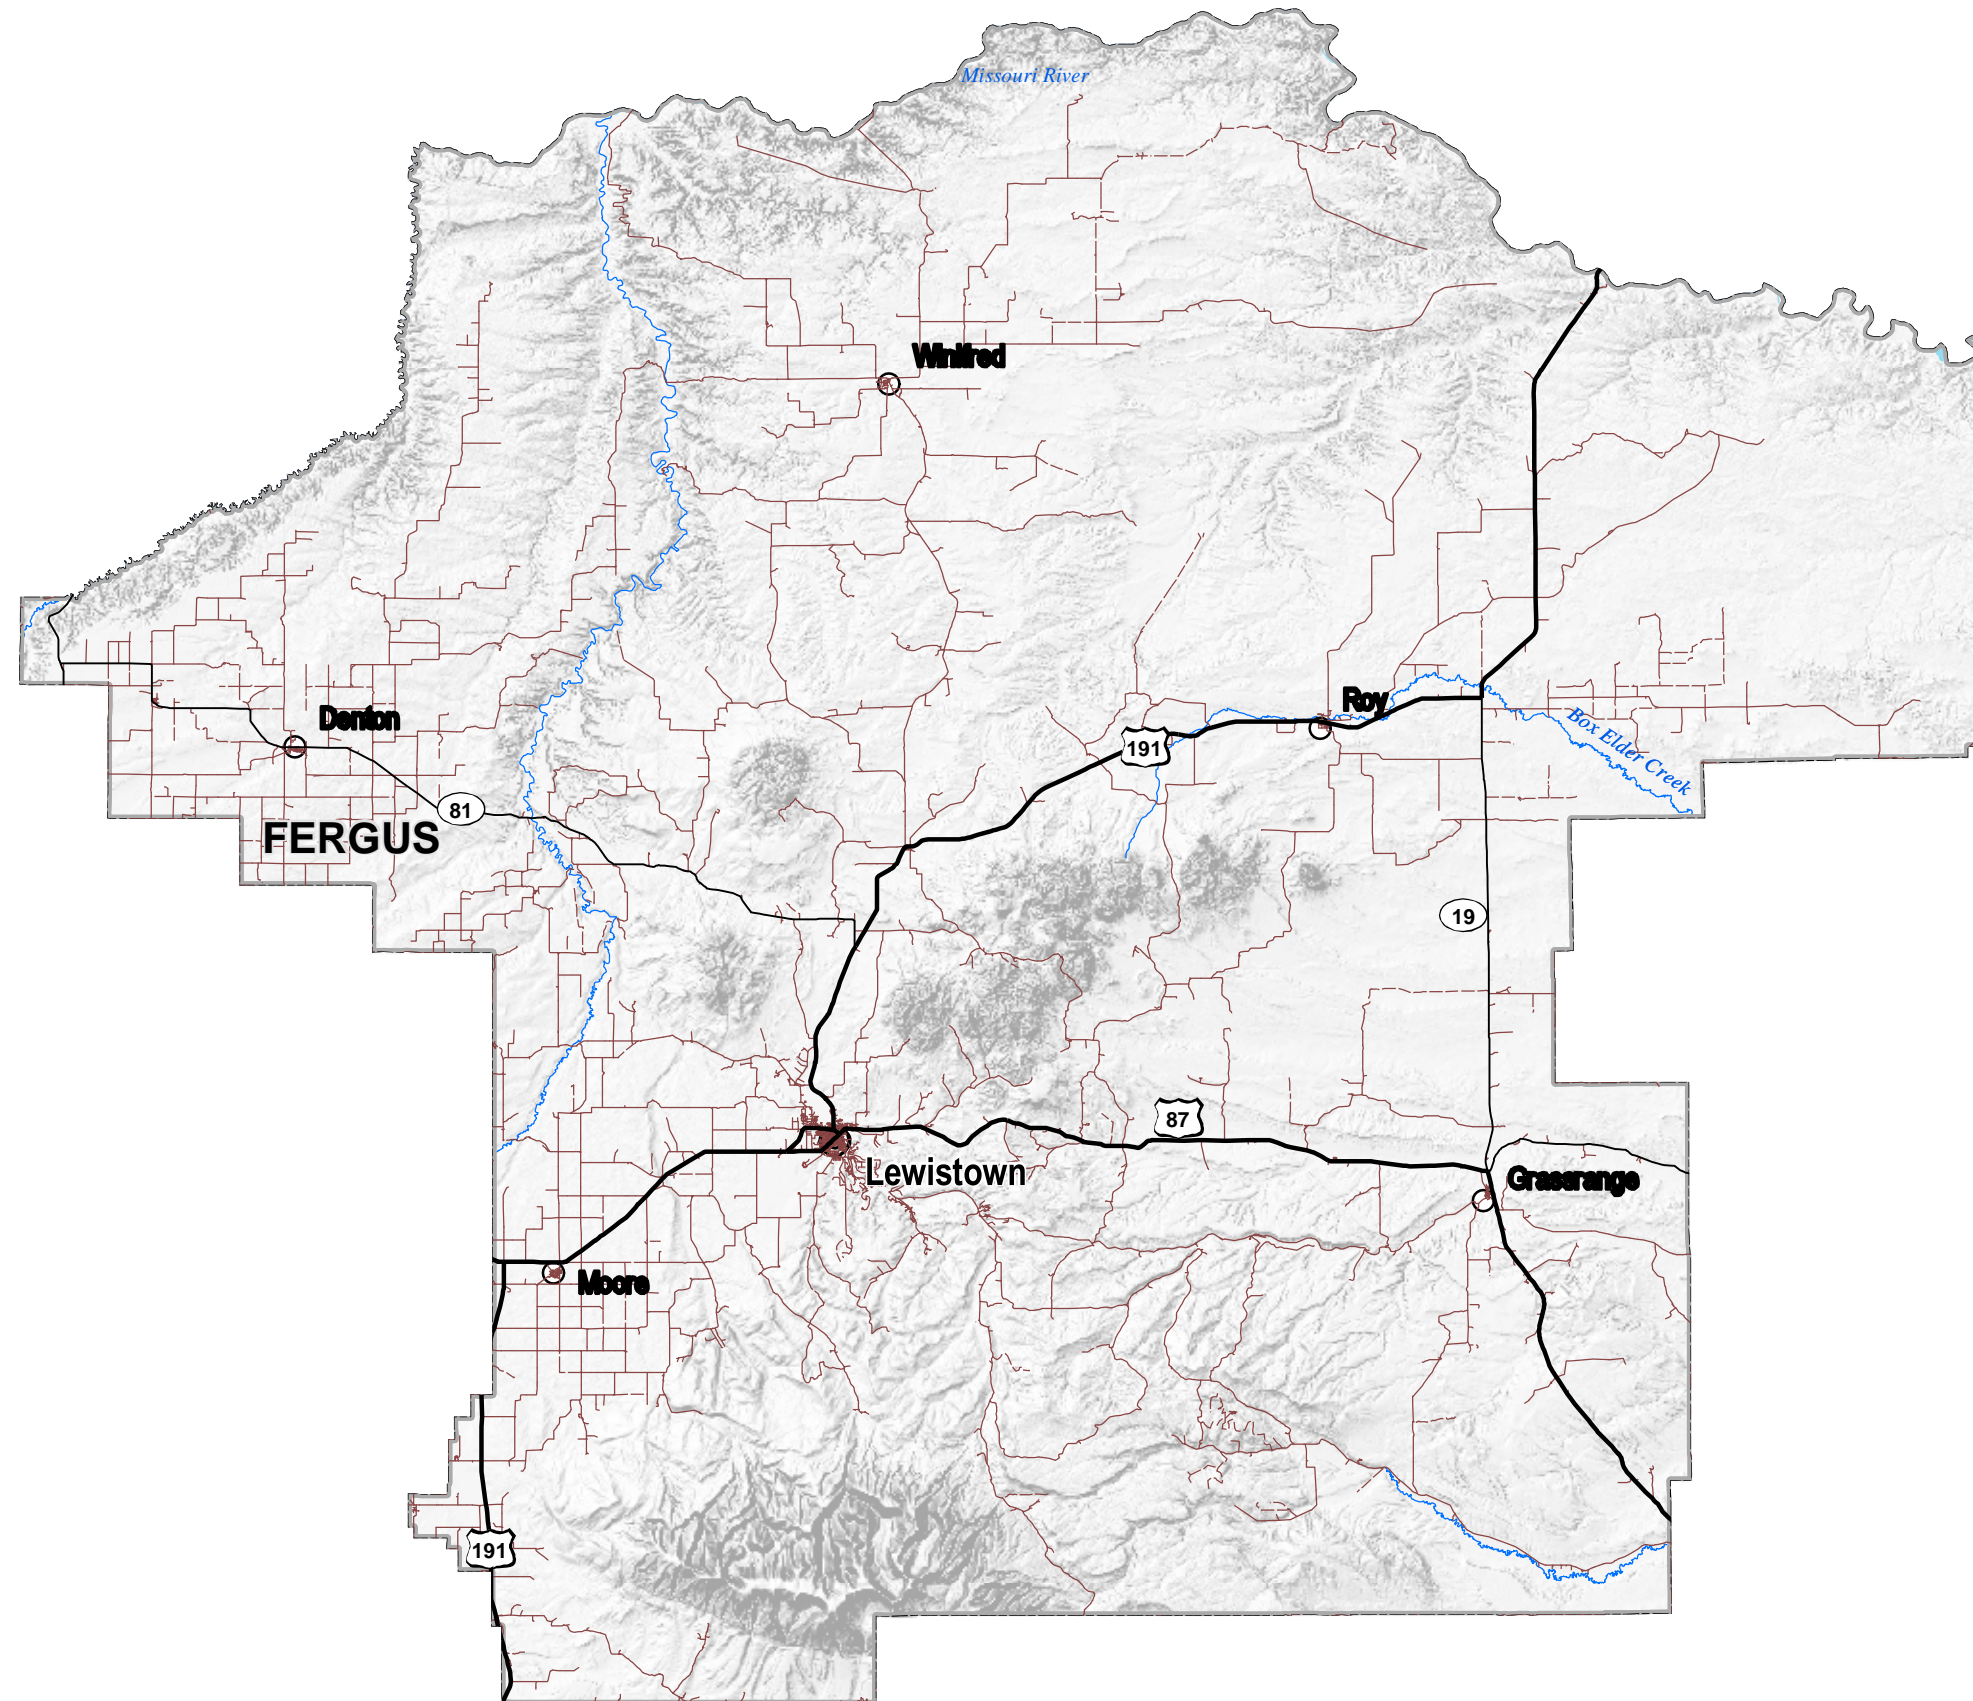

FERGUS

County-Maps-Roads

Road Type

- Interstate
- U.S. Route
- Secondary
- Montana Route

CFCC

- Street or County Road
- Trail or Other
- Major River
- Lake & Reservoir
- STATE

4 2 0 4

Miles

1:550,000

Roads from US Census TIGER files year 2000
Scale of data; appropriate for 1:100,000 scale.