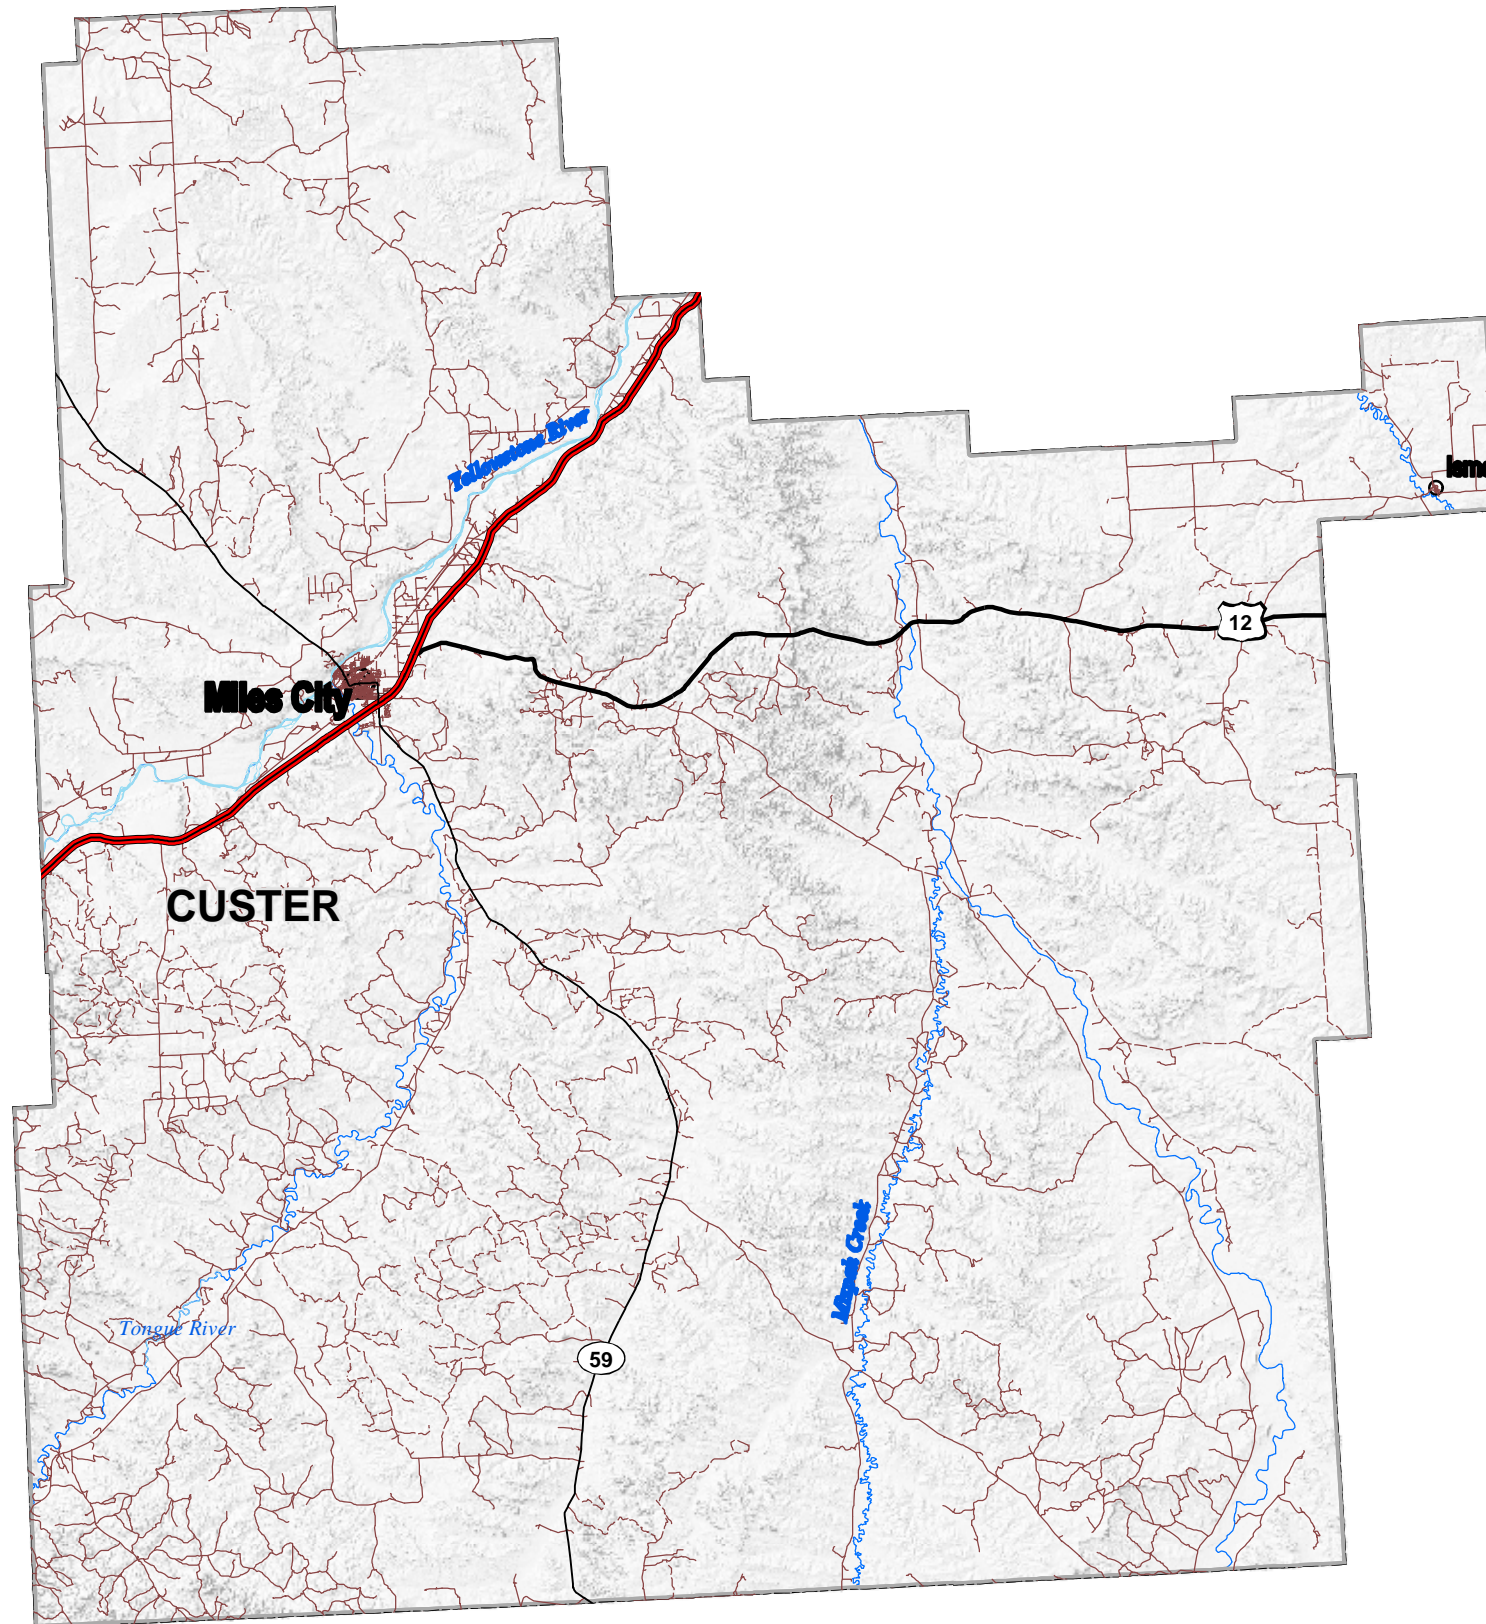

CUSTER

County-Maps-Roads

Road Type

- Interstate
- U.S. Route
- Secondary
- Montana Route

CFCC

- Street or County Road
- Trail or Other
- Major River
- Lake & Reservoir
- STATE

4 2 0 4

Miles

1:560,000

Roads from US Census TIGER files year 2000
Scale of data; appropriate for 1:100,000 scale.

County-Maps-Roads.mxd