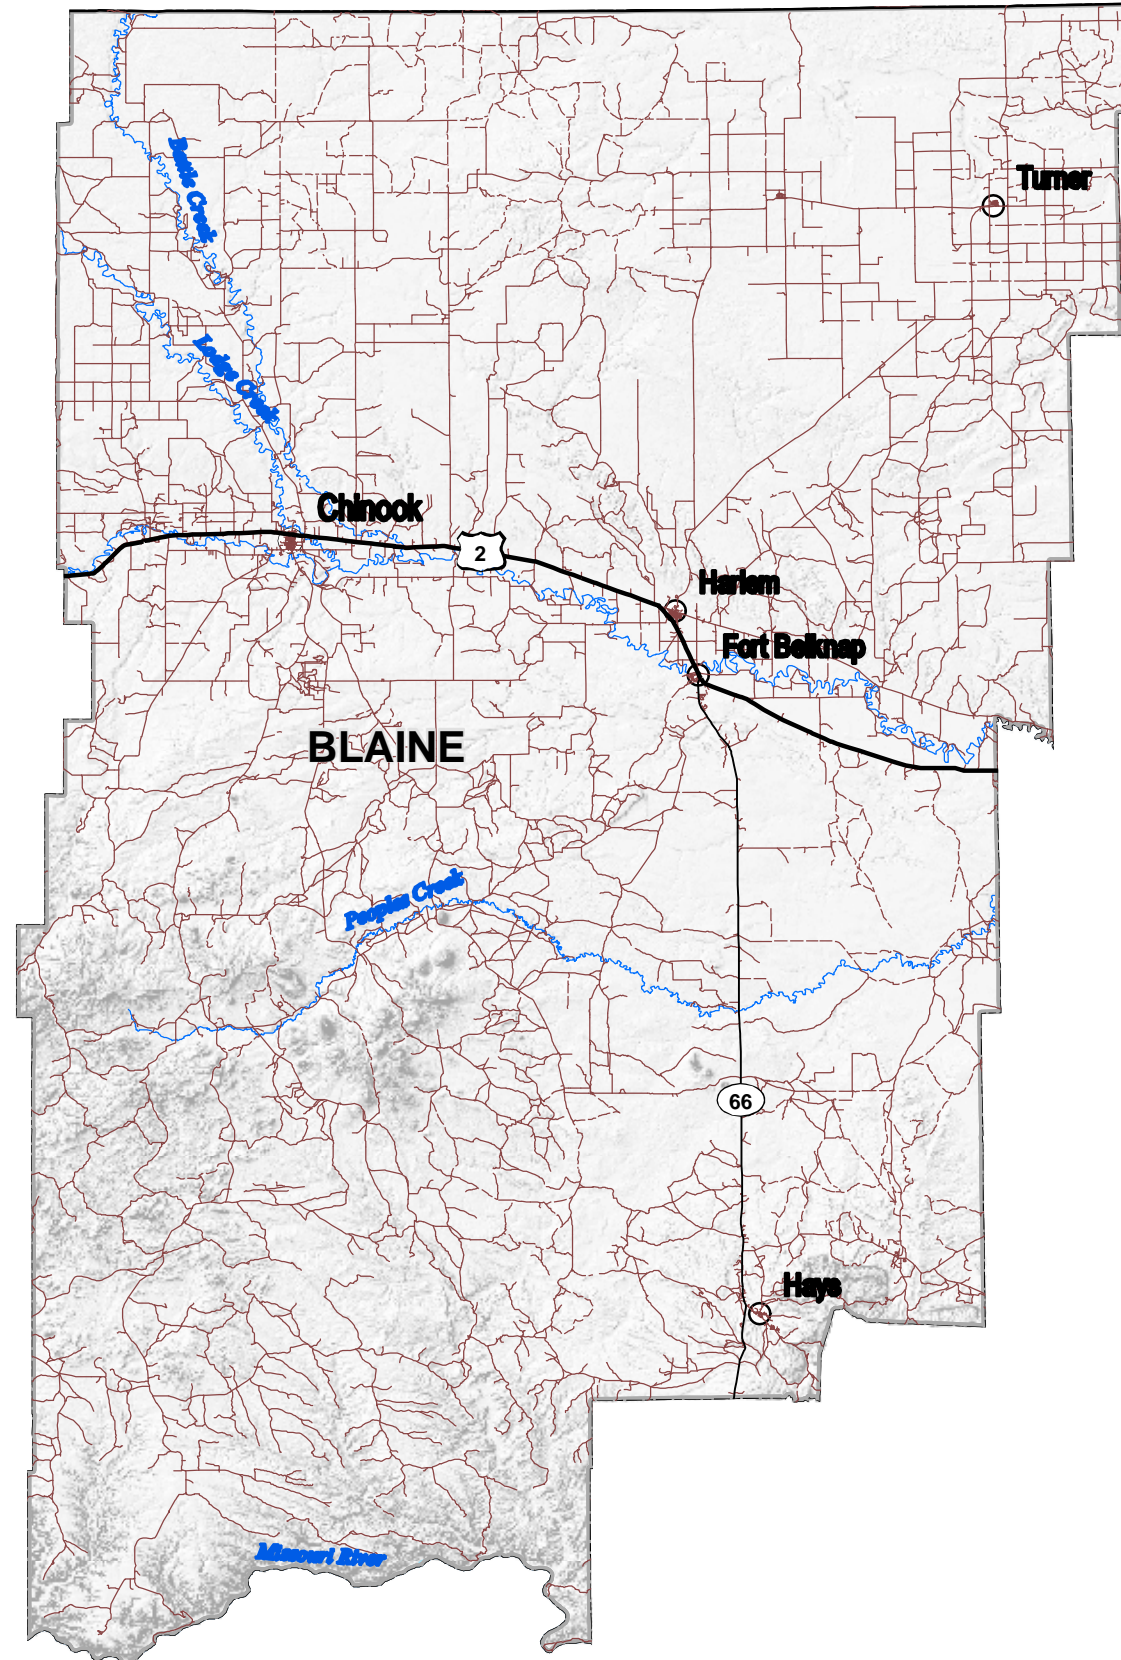

BLAINE

County-Maps-Roads

Road Type

- Interstate
- U.S. Route
- Secondary
- Montana Route

CFCC

- Street or County Road
- Trail or Other
- Major River
- Lake & Reservoir
- STATE

5 2.5 0 5

Miles

1:650,000

Roads from US Census TIGER files year 2000
Scale of data; appropriate for 1:100,000 scale.

County-Maps-Roads.mxd