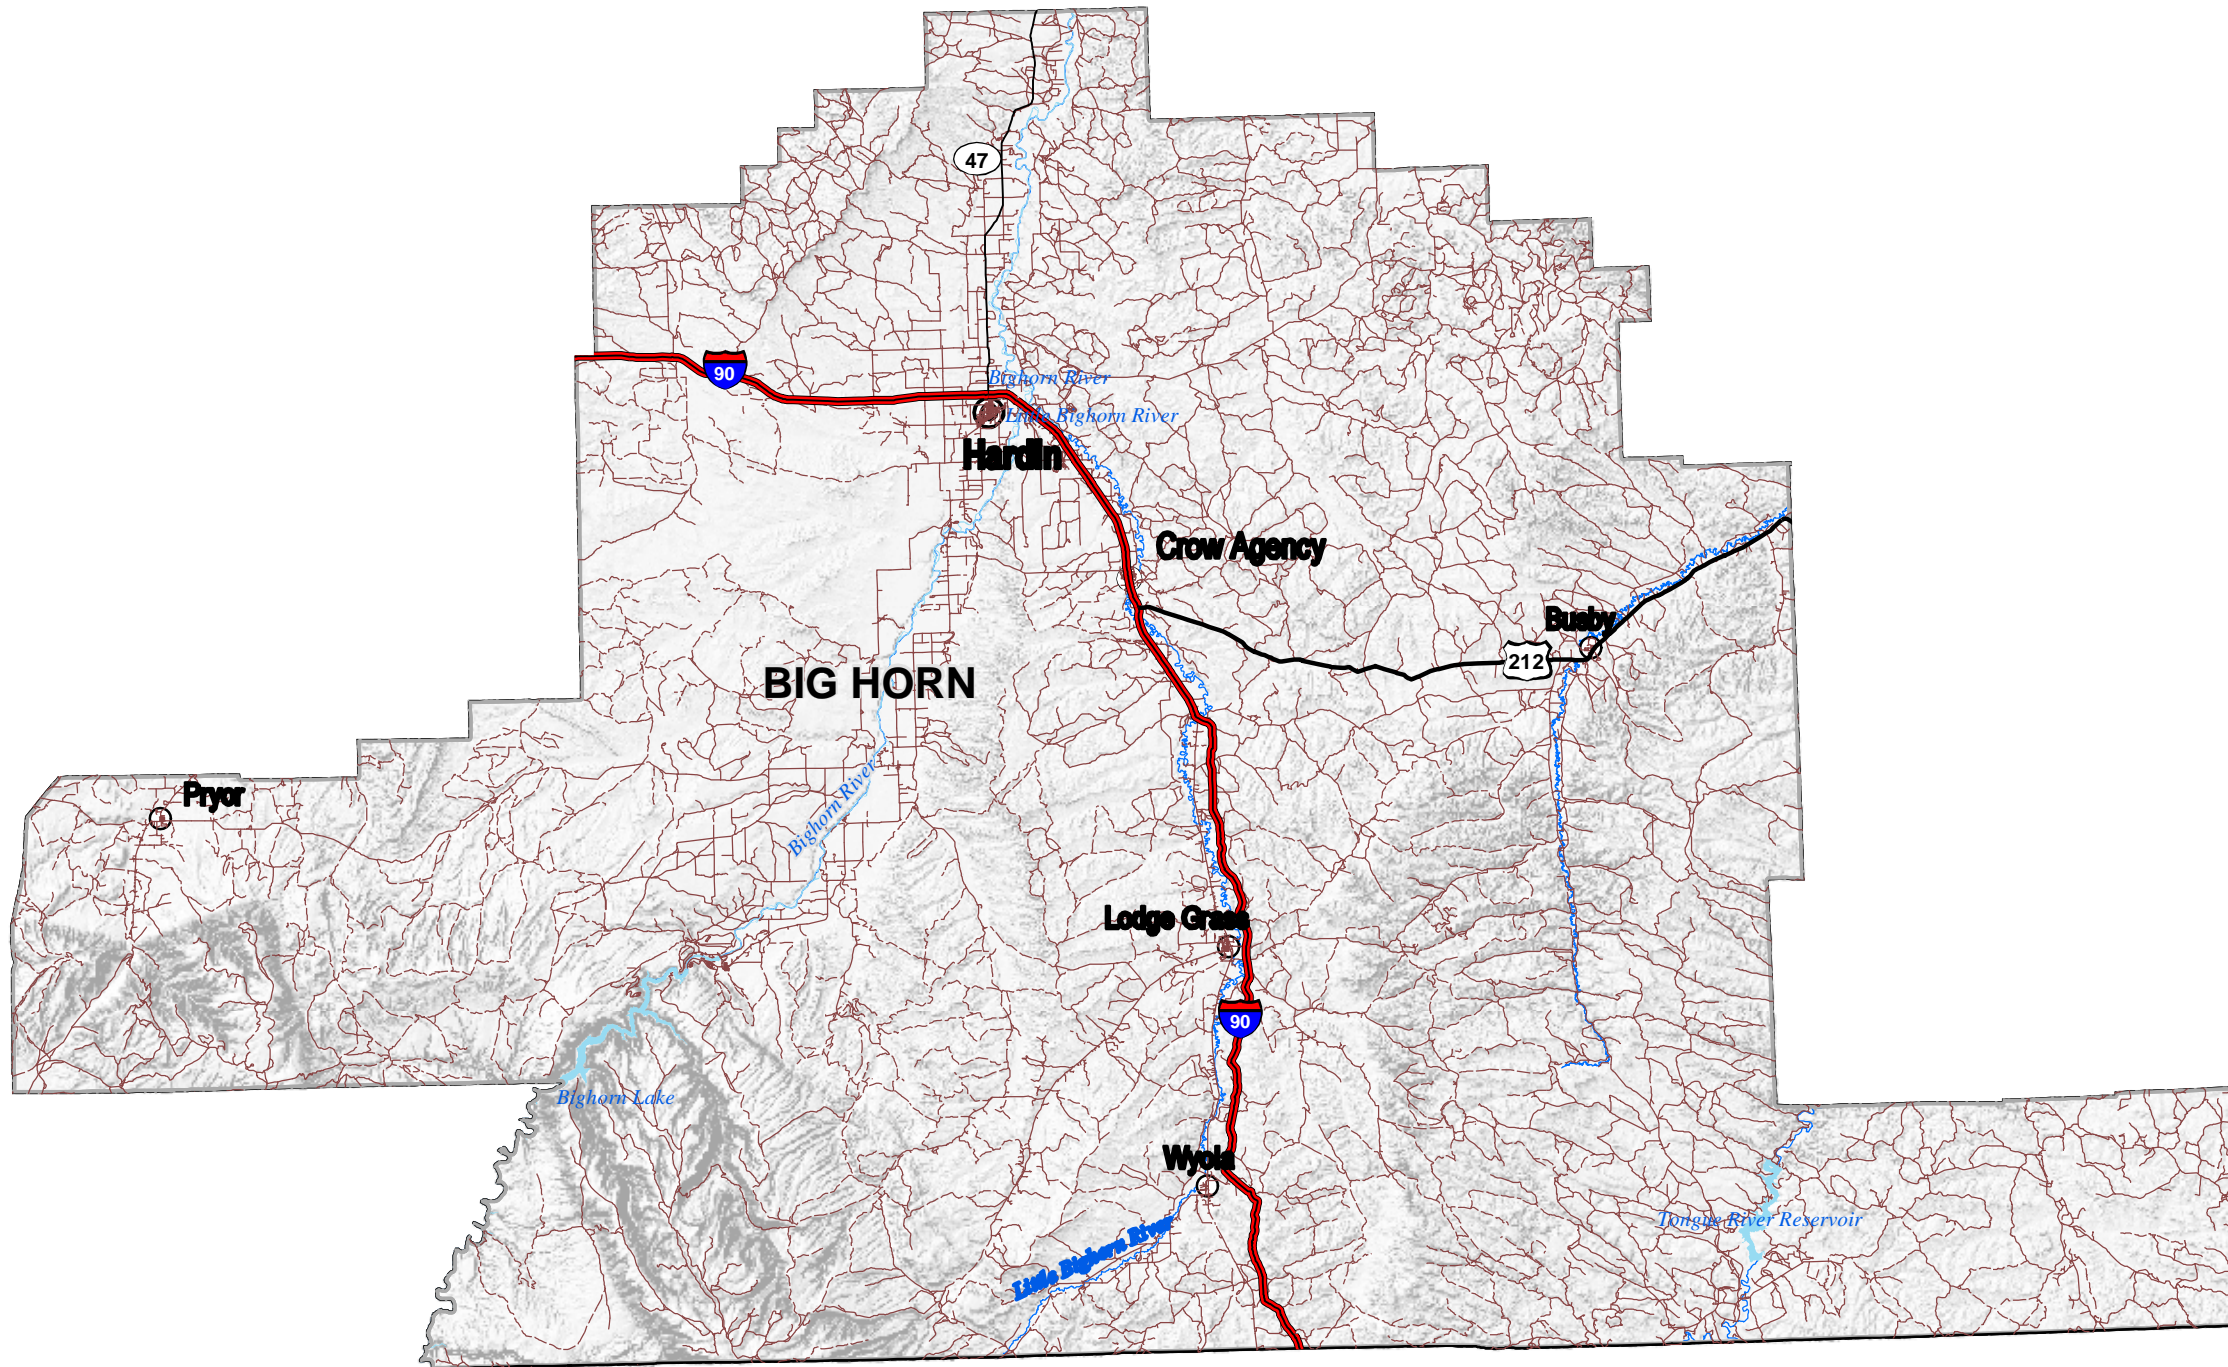

BIG HORN

County-Maps-Roads

Road Type

- Interstate
- U.S. Route
- Secondary
- Montana Route

CFCC

- Street or County Road
- Trail or Other
- Major River
- Lake & Reservoir
- STATE

6 3 0 6

Miles

1:650,000

Roads from US Census TIGER files year 2000
Scale of data; appropriate for 1:100,000 scale.

County-Maps-Roads.mxd