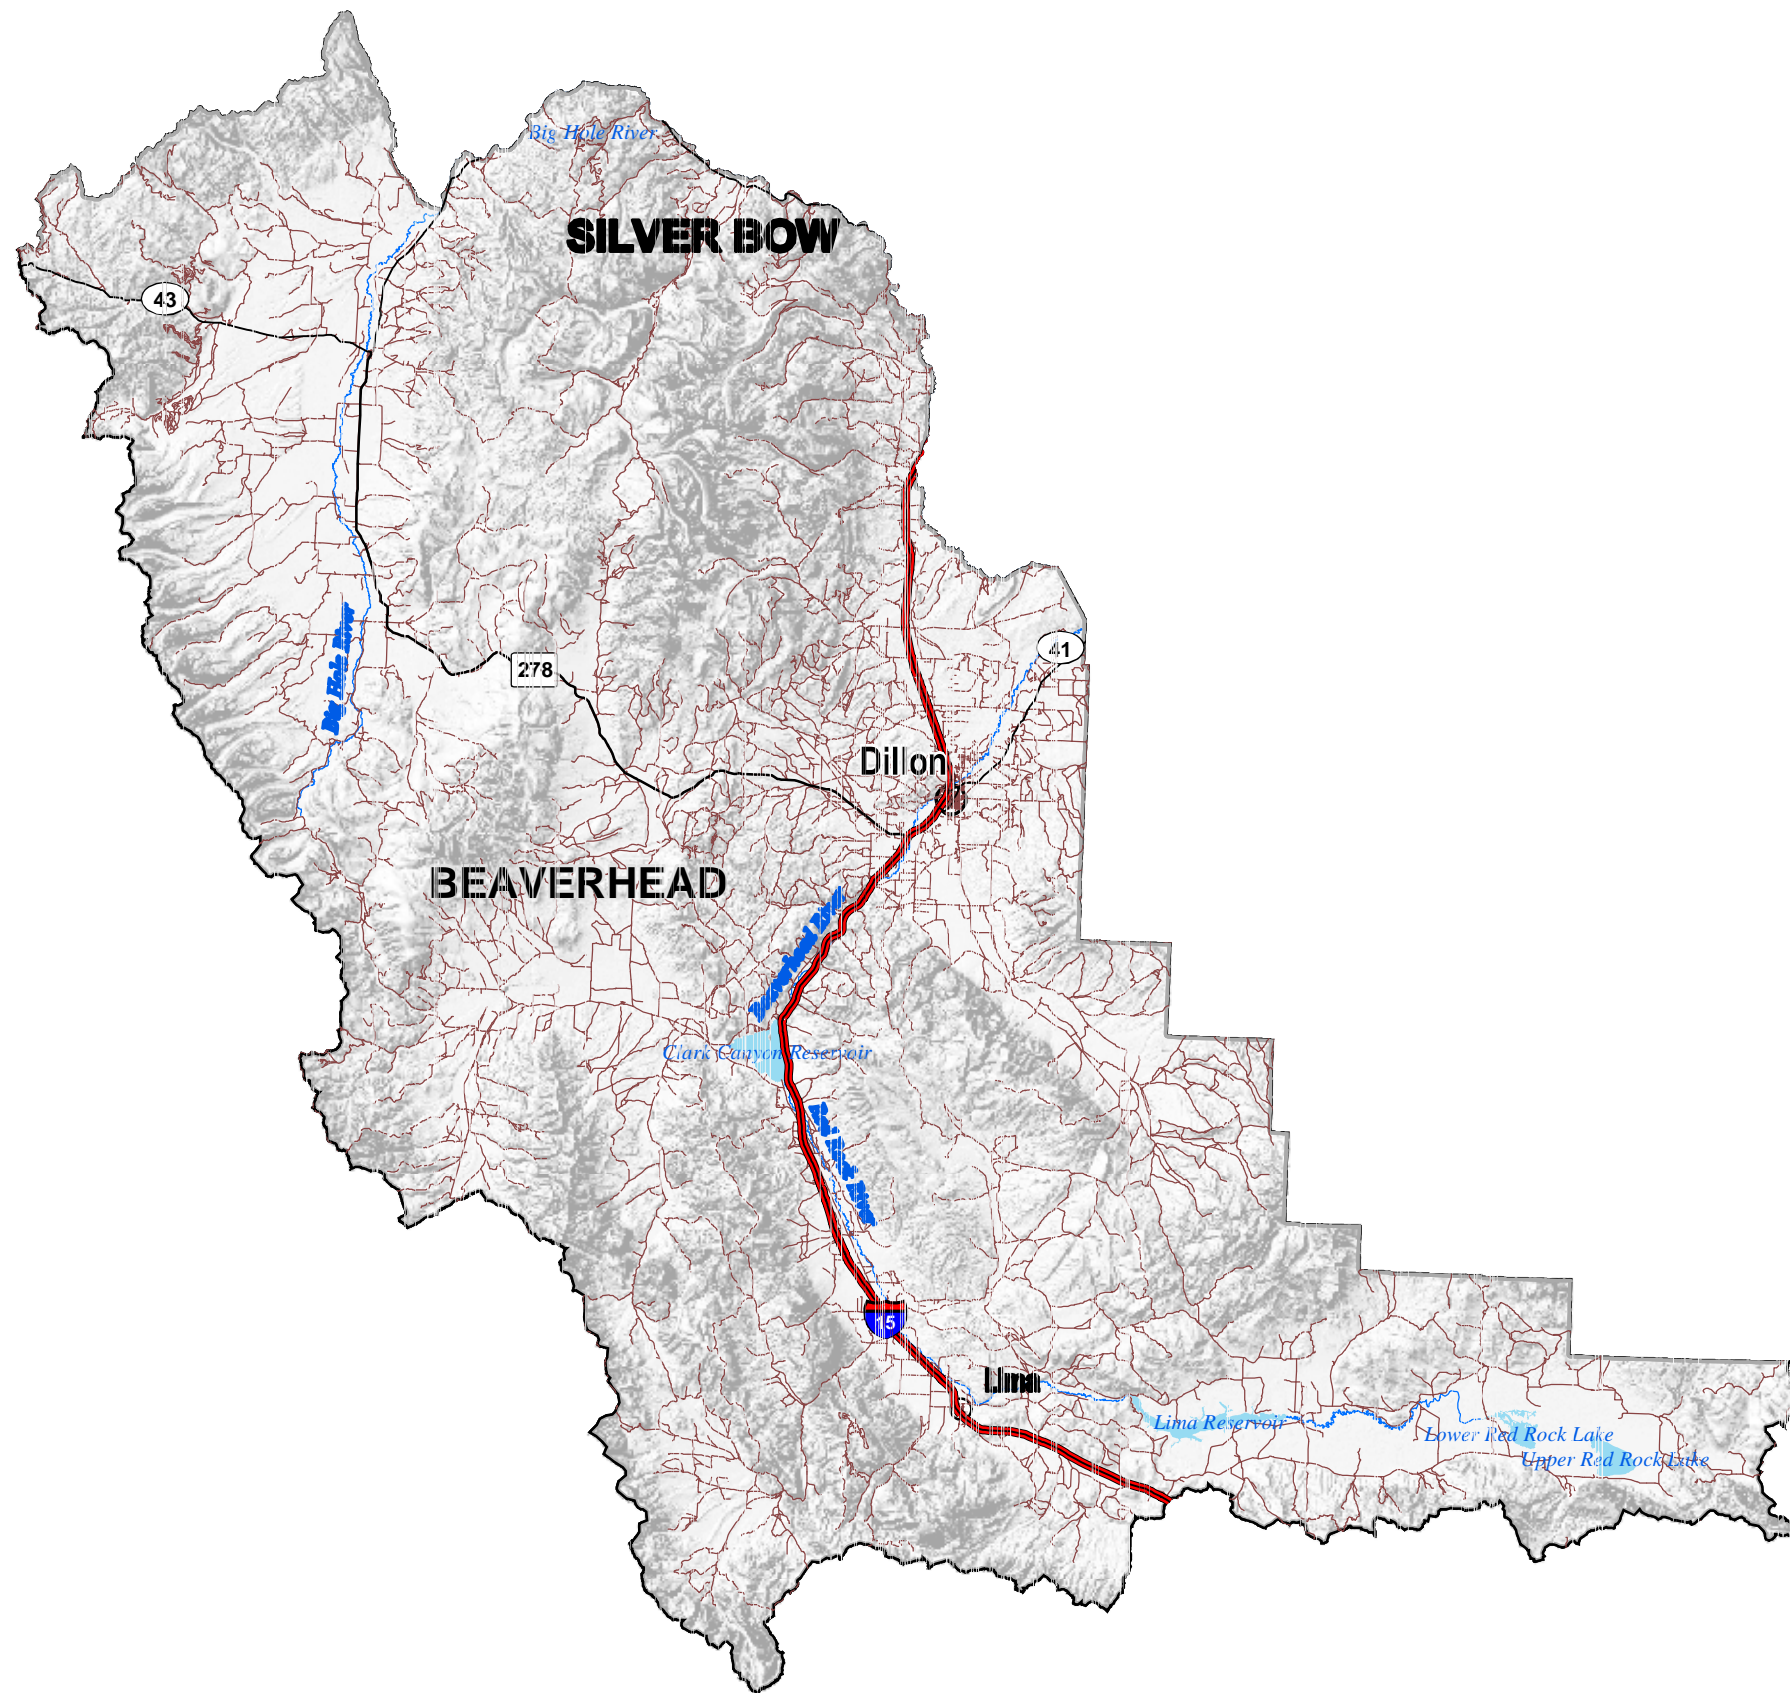

# BEAVERHEAD

## County-Maps-Roads

### Road Type

- Interstate
- U.S. Route
- Secondary
- Montana Route

### CFCC

- Street or County Road
- Trail or Other
- Major River
- Lake & Reservoir
- STATE

8 4 0 8

Miles

1:800,000

Roads from US Census TIGER files year 2000  
Scale of data; appropriate for 1:100,000 scale.