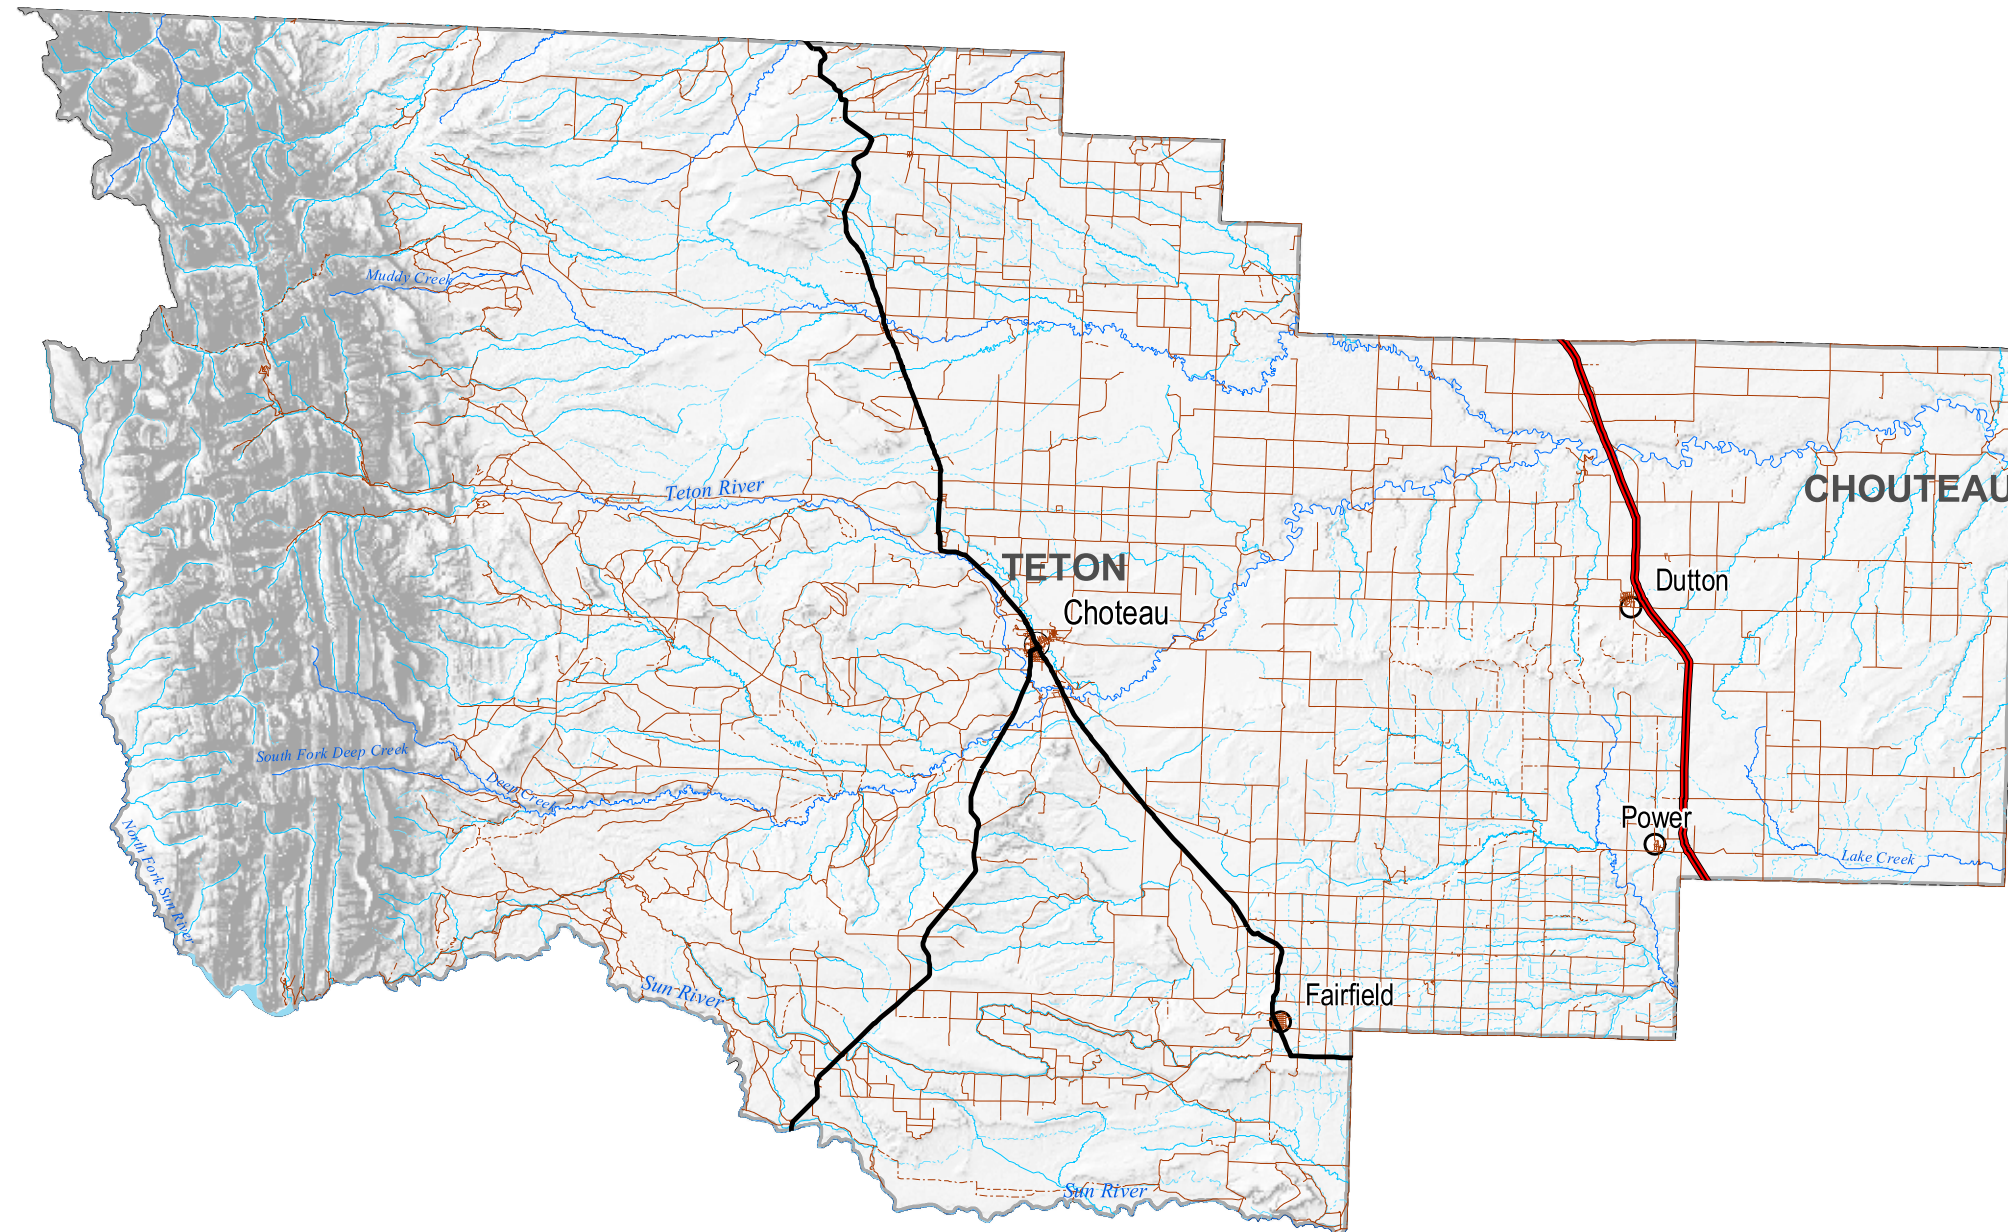

TETON

County-Maps-Roads

- Road Type**
- Interstate
 - U.S. Route
 - Secondary
 - Montana Route
 - Street or County Road
 - Trail

CITY or TOWN

- Population**
- Under 50
 - 51 - 1000
 - 1001 - 2500
 - 2501 - 10000
 - Over 10,000
- Major River
 - River
 - Stream or Creek
 - Intermittent Creek
 - Lake & Reservoir

Miles

1:450,000

Roads from US Census TIGER files year 2000
Scale of data; appropriate for 1:100,000 scale.