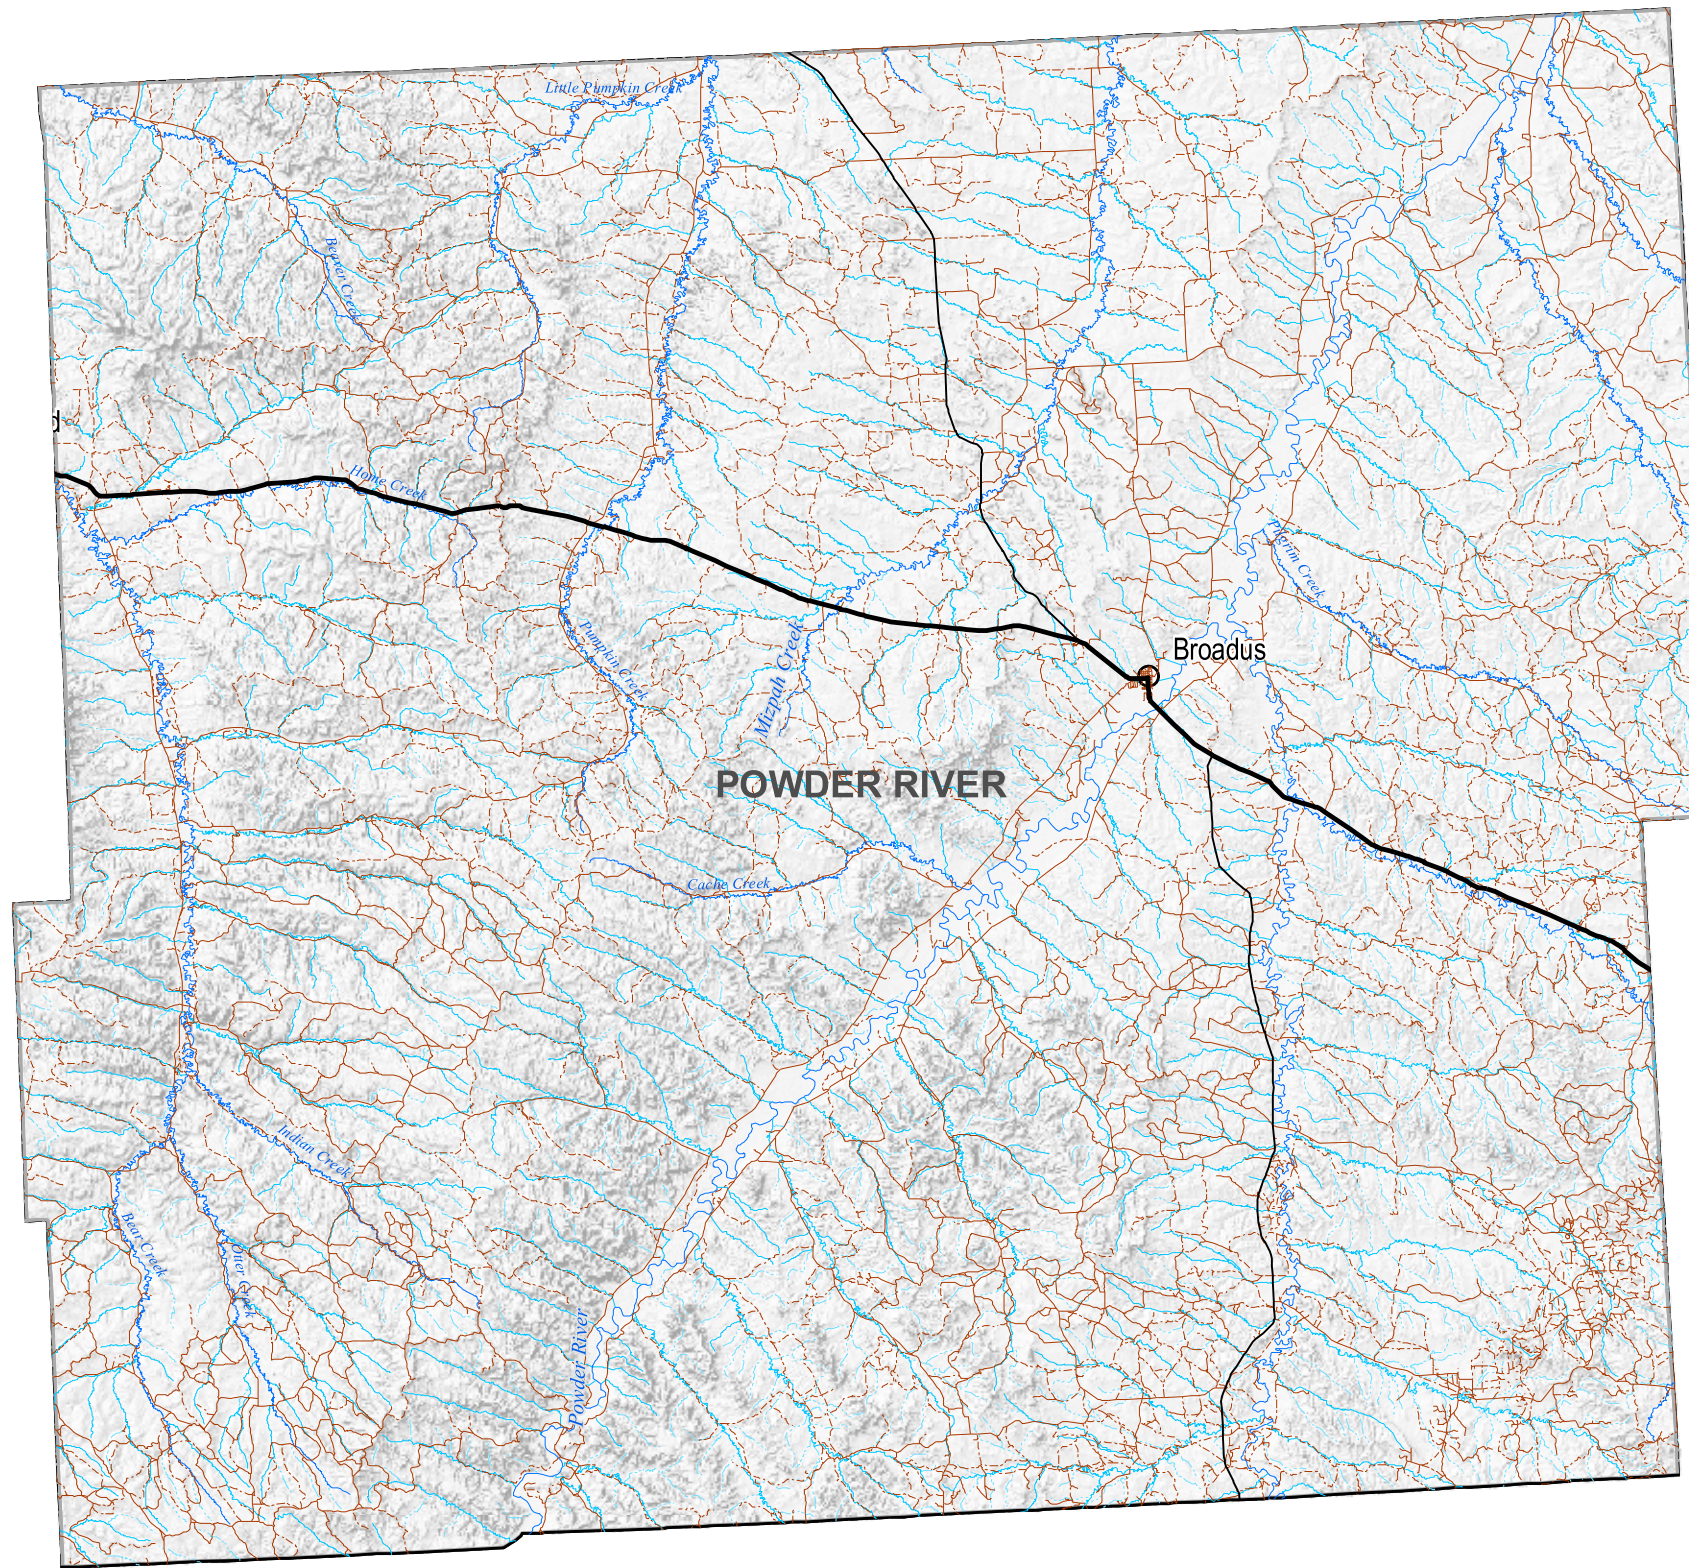

POWDER RIVER

County-Maps-Roads

- Road Type**
- Interstate
 - U.S. Route
 - Secondary
 - Montana Route
 - Street or County Road
 - Trail
- CITY or TOWN**
- Population**
- Under 50
 - 51 - 1000
 - 1001 - 2500
 - 2501 - 10000
 - Over 10,000
- Major River
 - River
 - Stream or Creek
 - Intermittent Creek
 - Lake & Reservoir

1:450,000

Roads from US Census TIGER files year 2000
Scale of data; appropriate for 1:100,000 scale.