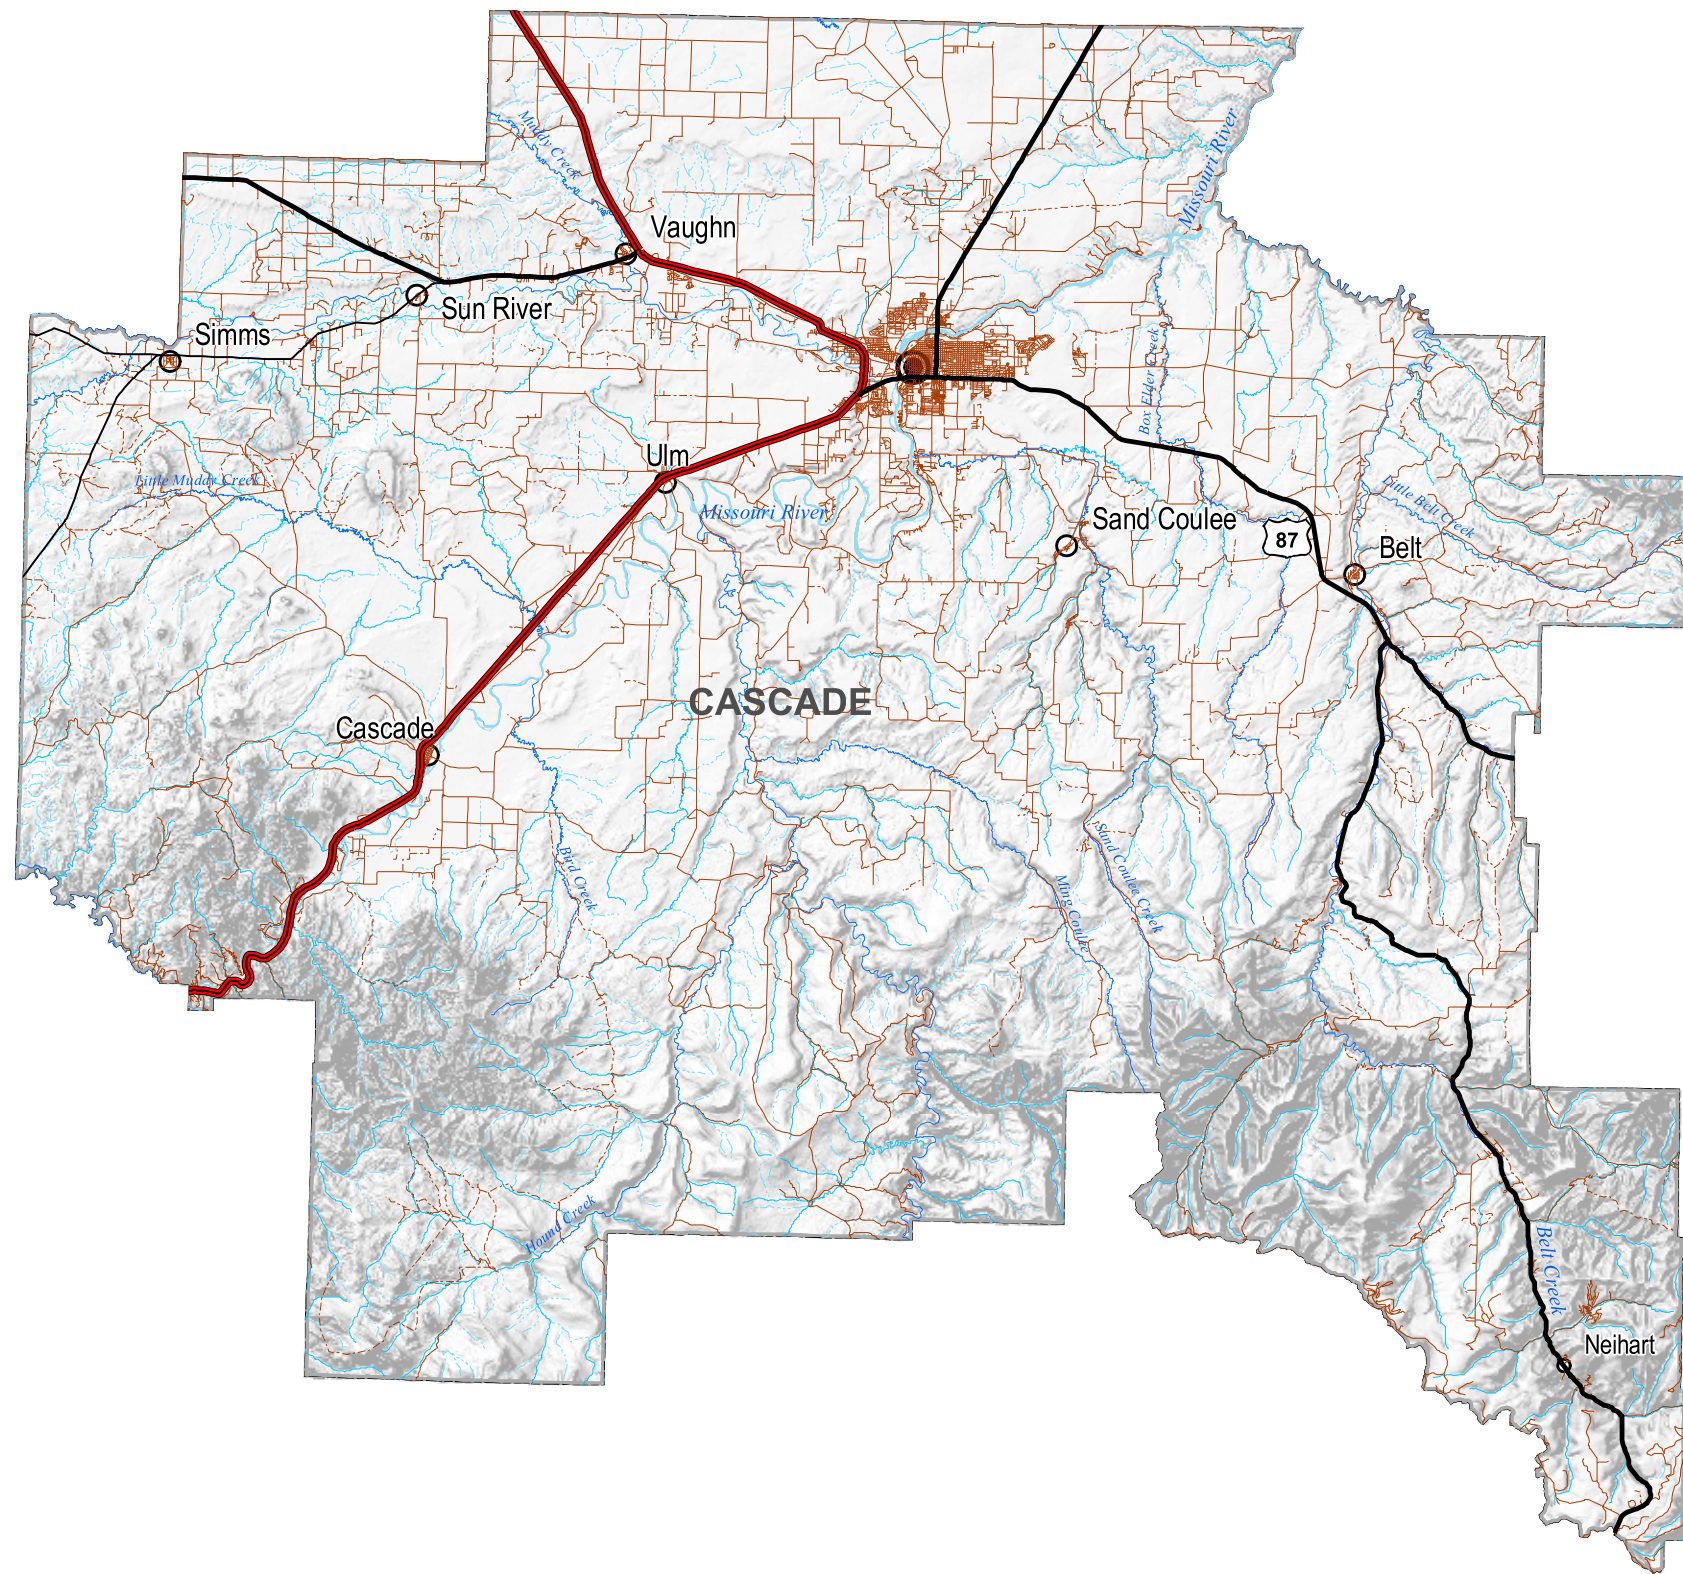

CASCADE

County-Maps-Roads

- Road Type**
- Interstate
 - U.S. Route
 - Secondary
 - Montana Route
 - Street or County Road
 - - - Trail

CITY or TOWN

Population

- Under 50
- 51 - 1000
- 1001 - 2500
- ⊙ 2501 - 10000
- ⊙ Over 10,000
- Major River
- River
- Stream or Creek
- Intermittent Creek
- Lake & Reservoir

Miles

1:480,000

Roads from US Census TIGER files year 2000
Scale of data; appropriate for 1:100,000 scale.