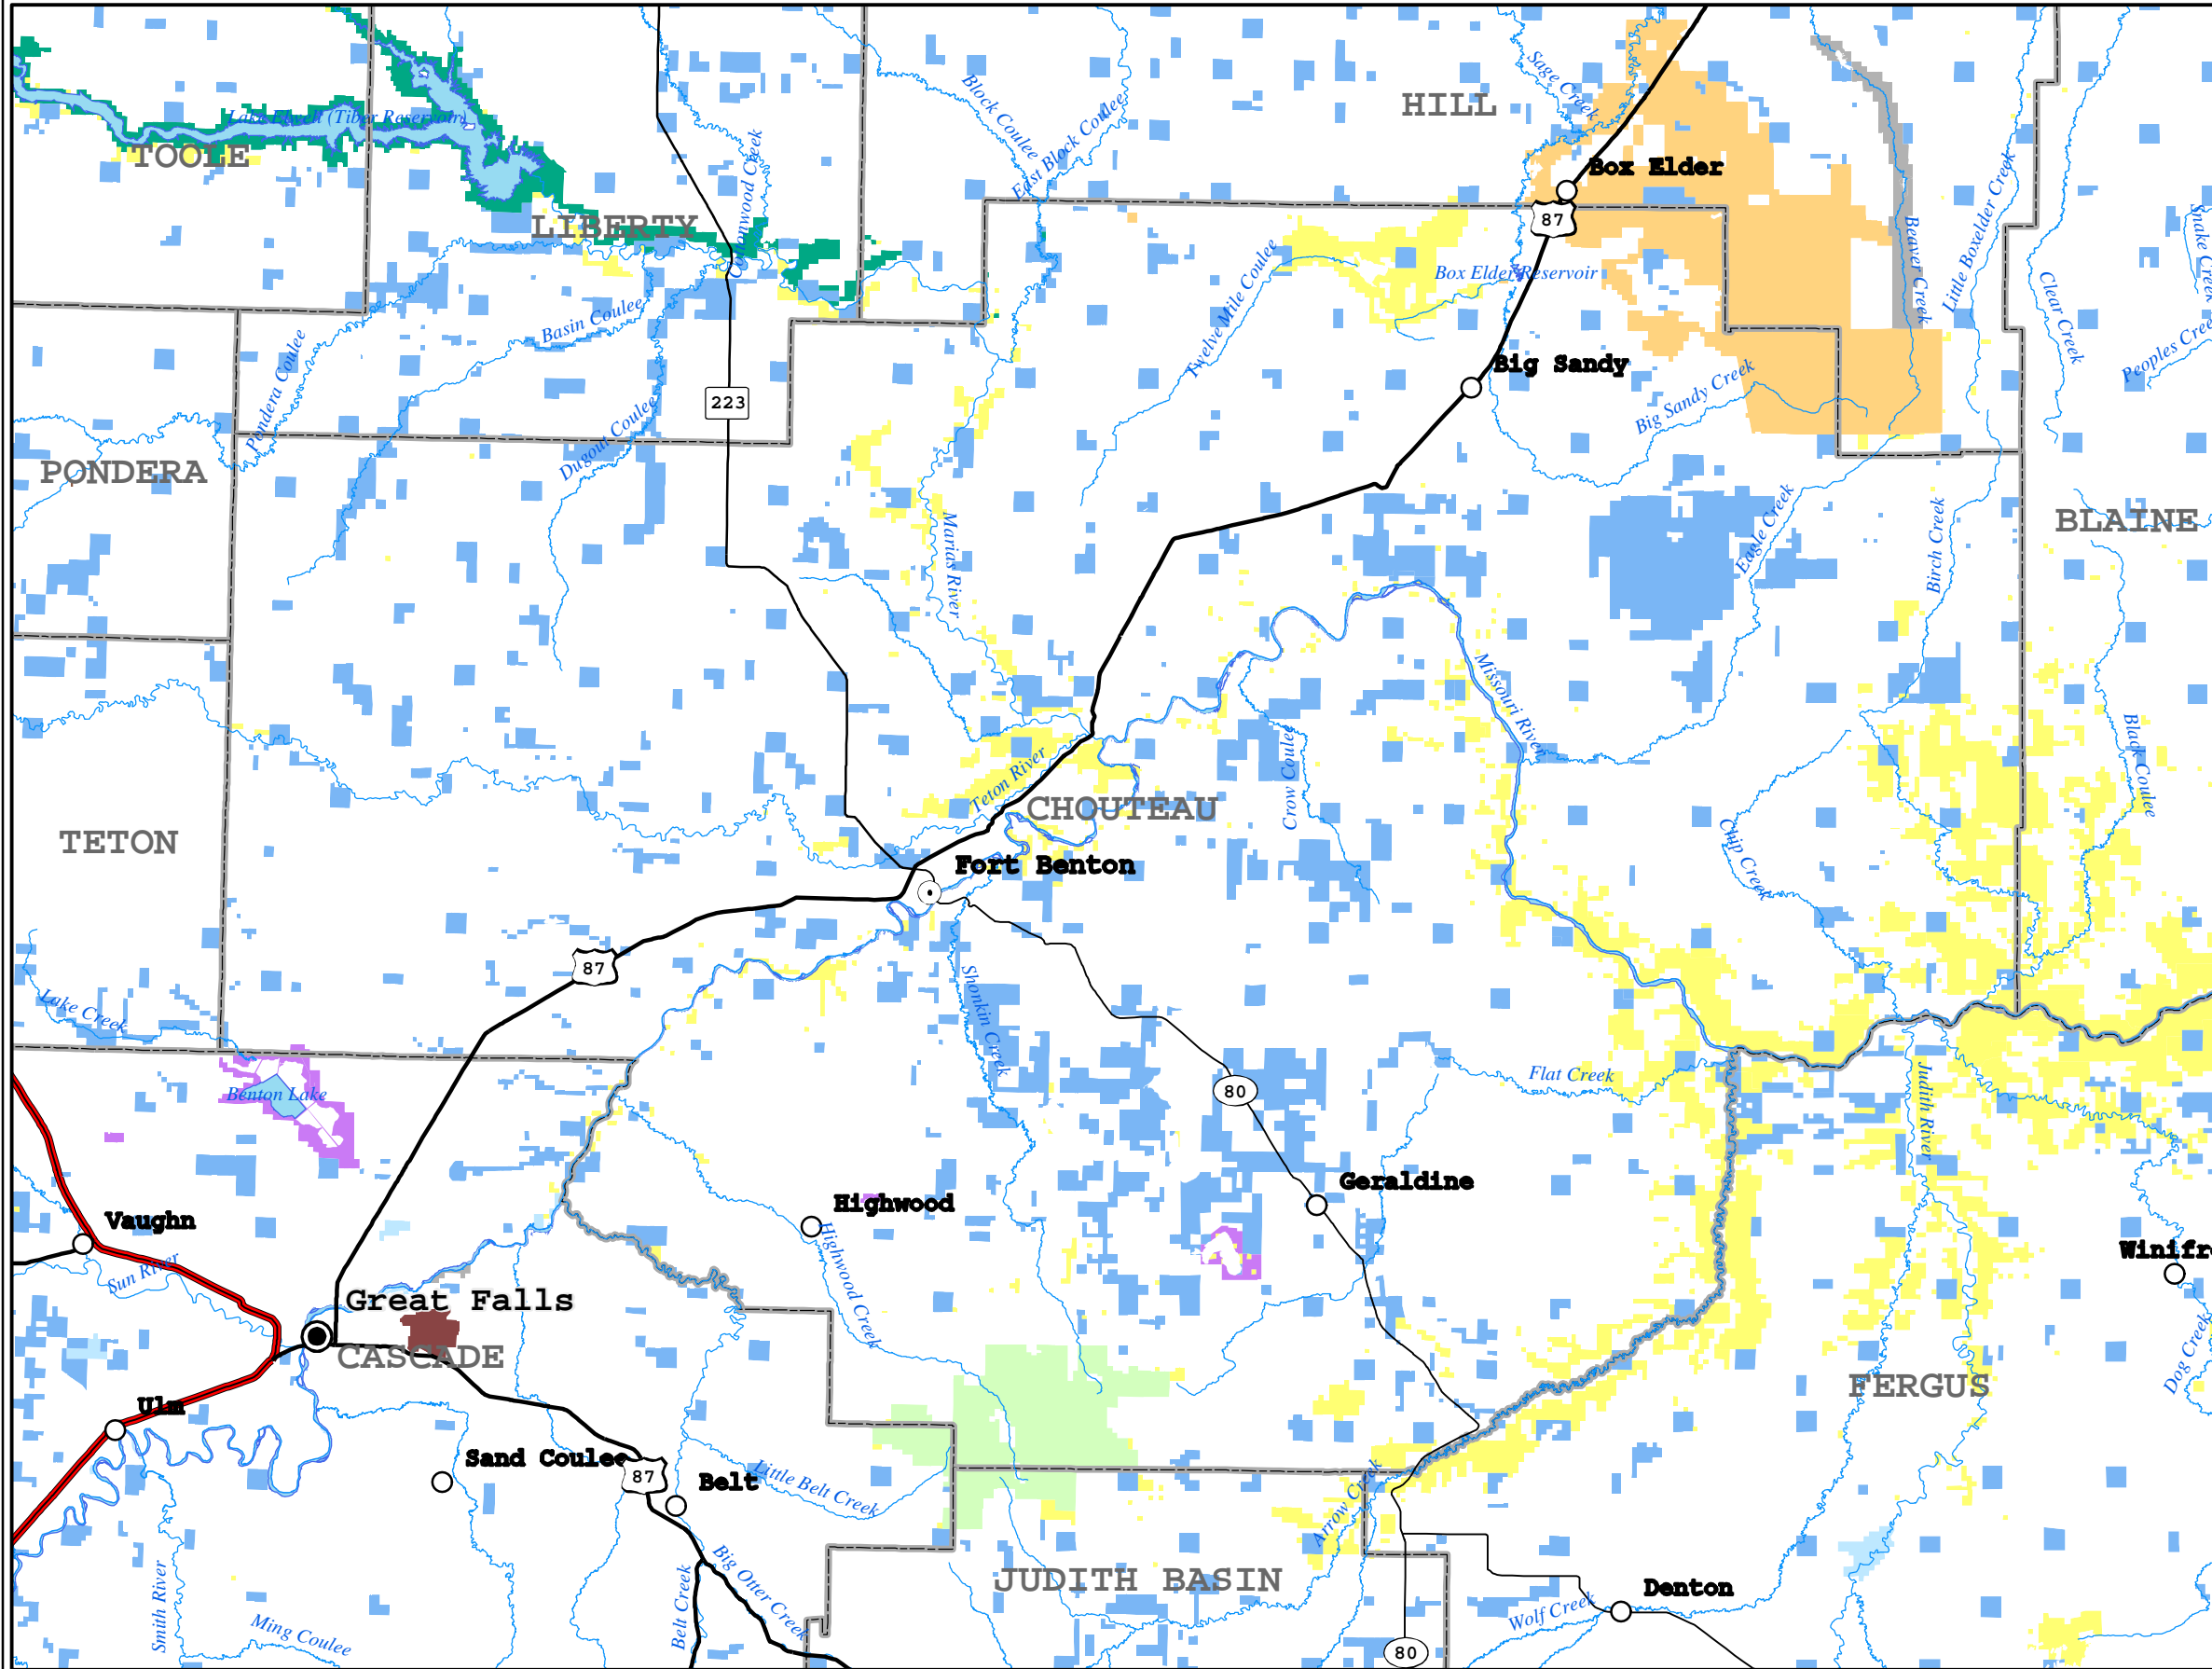

CHOUTEAU

Ownership

- OWNER**
- BLM
 - Bu of Rec
 - US Fish & Wildlife
 - NPS
 - US Forest Service
 - US Dept of Ag.
 - Army CoE
 - Dept of Defense
 - State Land
 - MT FWP
 - Other MT (University; Institut.; DOT)
 - DNRC - Water Proj.
 - Local Govt
 - BIA
 - Tribal Lands
 - Private
 - Plum Creek Timber
 - Private Land Trust
 - The Nature Conservancy
 - RMEF;BC Club; Five Valleys
 - Water

1:550,000

Ownership - stewardship is a dataset initially created by University of Montana during the GAP analysis project. Currently maintained and updated by the Montana Natural Heritage Program, at the Montana State Library. The intention being the display of land status information on a statewide basis, not specific parcel ownership. Created for use at 1:100,000 scale.