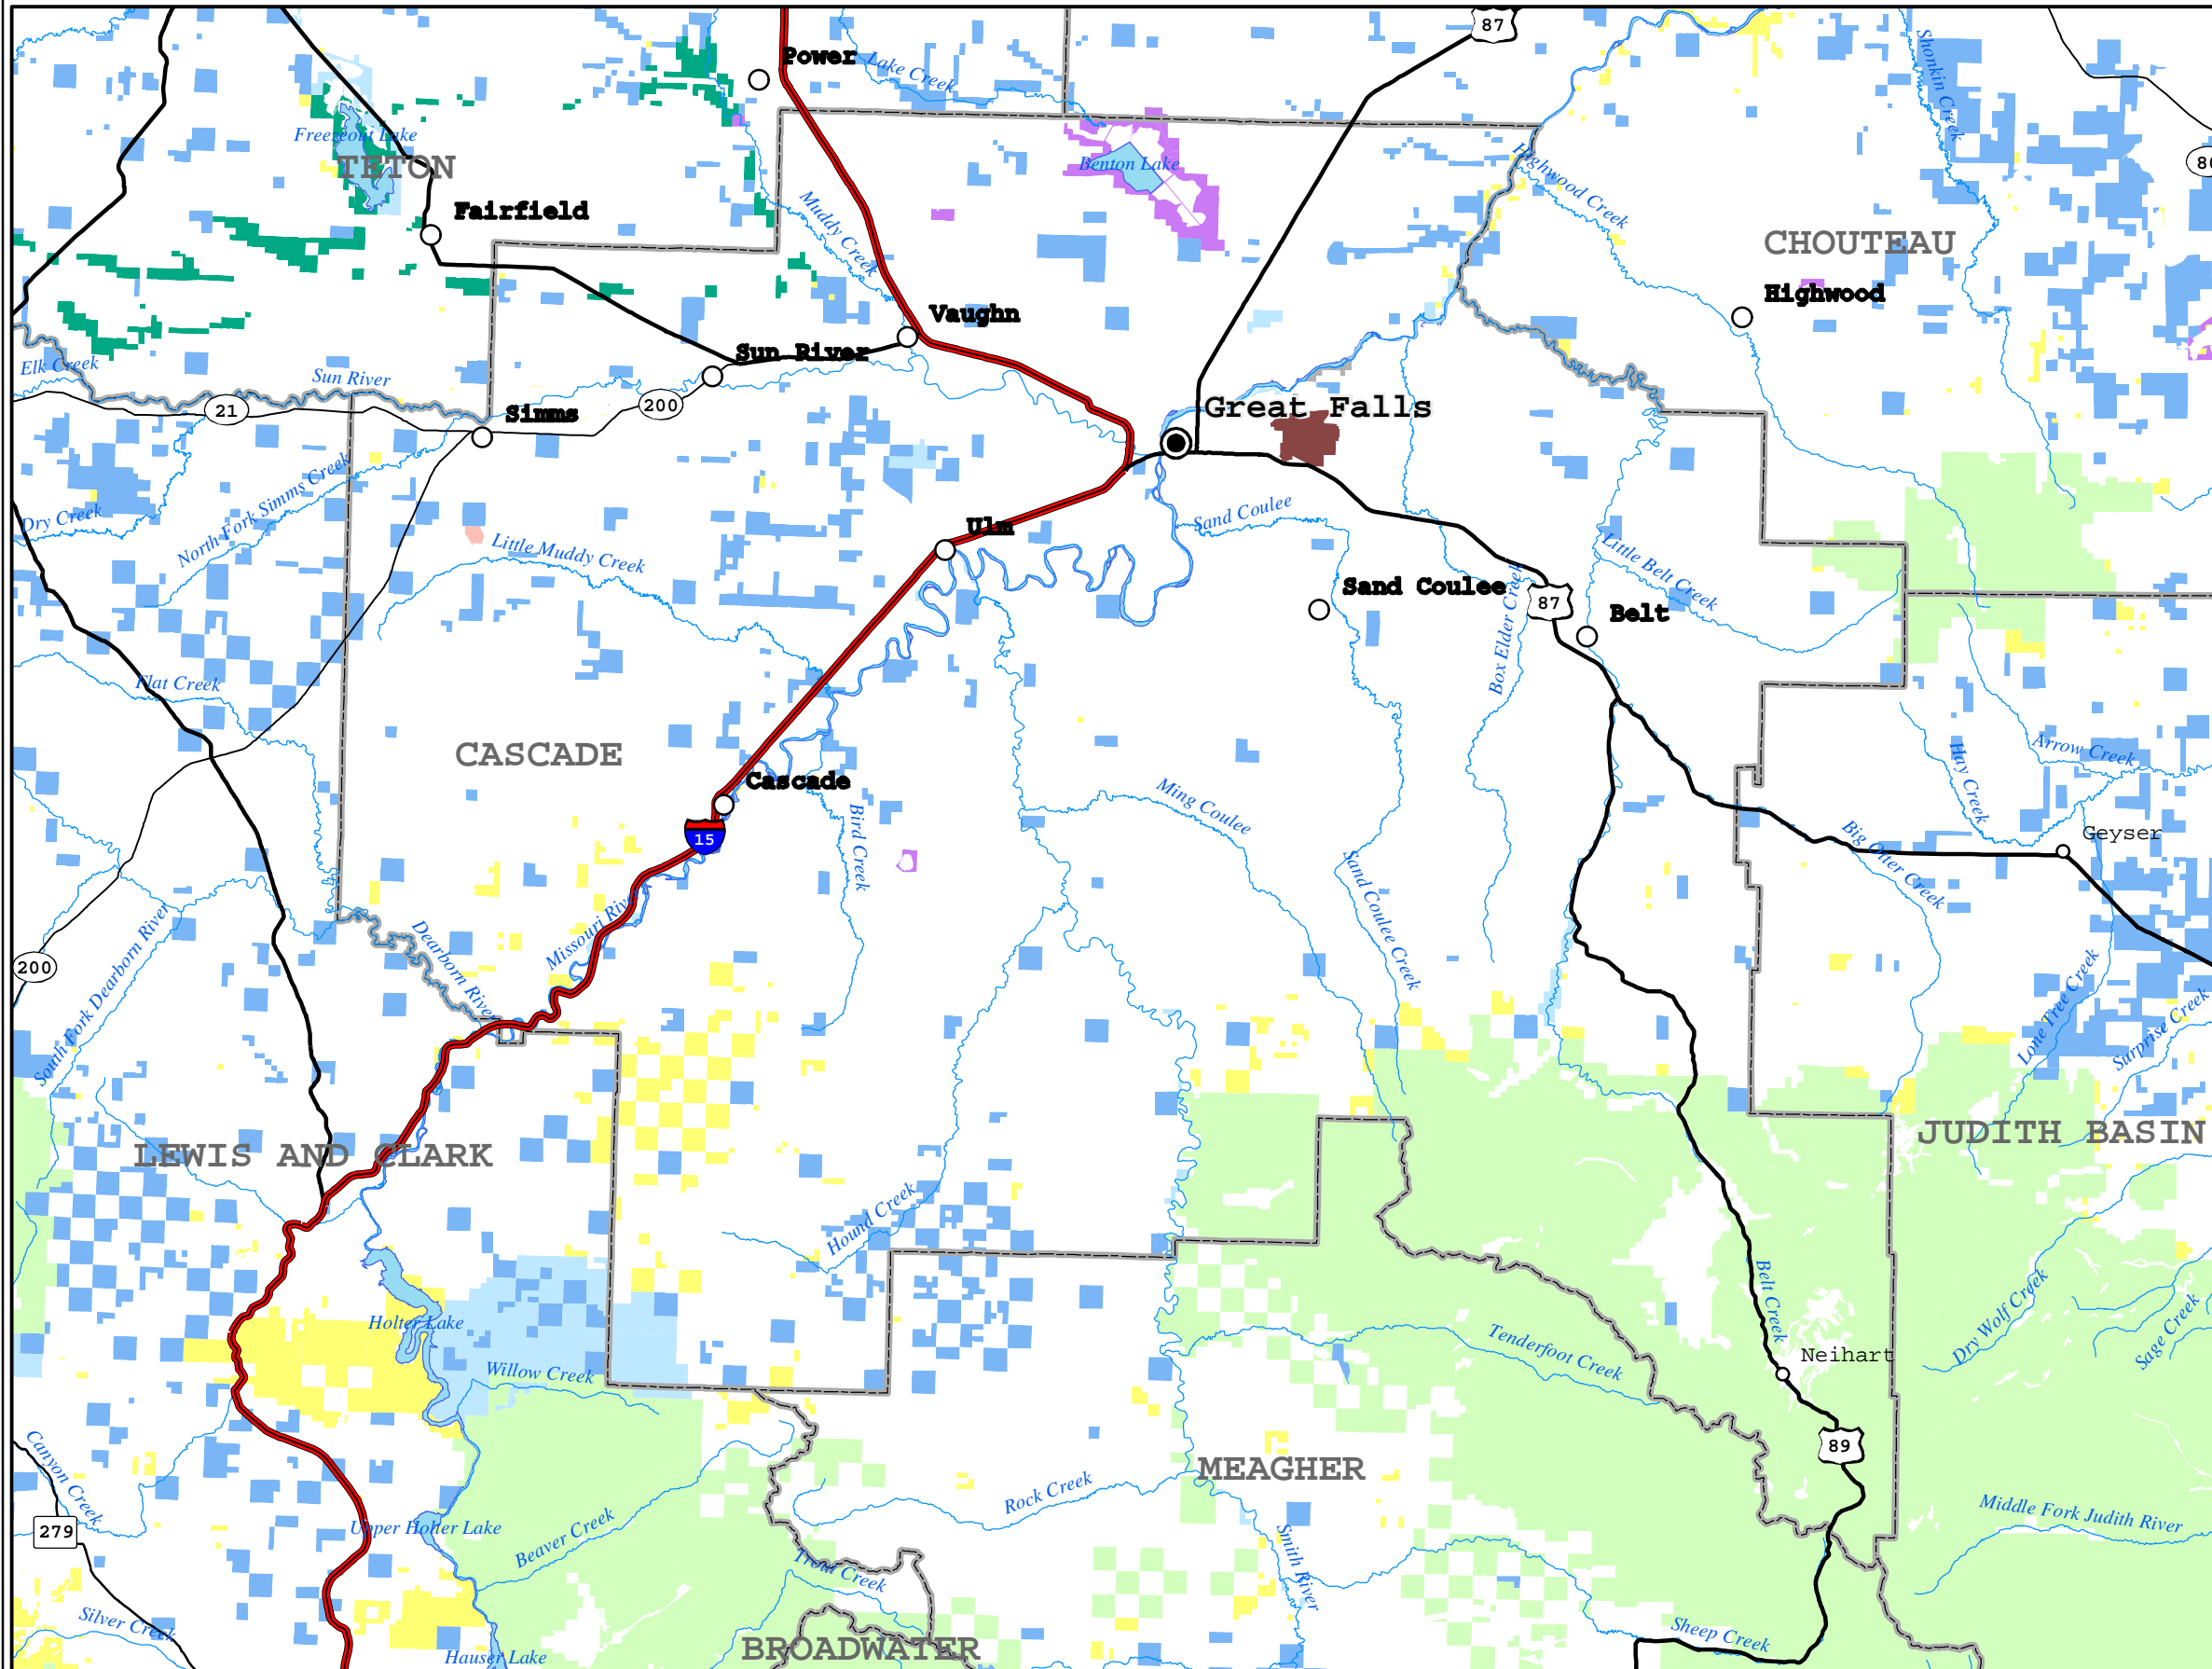

CASCADE

Ownership

OWNER

- BLM
- Bu of Rec
- US Fish & Wildlife
- NPS
- US Forest Service
- US Dept of Ag.
- Army CoE
- Dept of Defense
- State Land
- MT FWP
- Other MT (University; Institut.; DOT)
- DNRC - Water Proj.
- Local Govt
- BIA
- Tribal Lands
- Private
- Plum Creek Timber
- Private Land Trust
- The Nature Conservancy
- RMEF;BC Club; Five Valleys
- Water

1:480,000

Ownership - stewardship is a dataset initially created by University of Montana during the GAP analysis project. Currently maintained and updated by the Montana Natural Heritage Program, at the Montana State Library. The intention being the display of land status information on a statewide basis, not specific parcel ownership. Created for use at 1:100,000 scale.