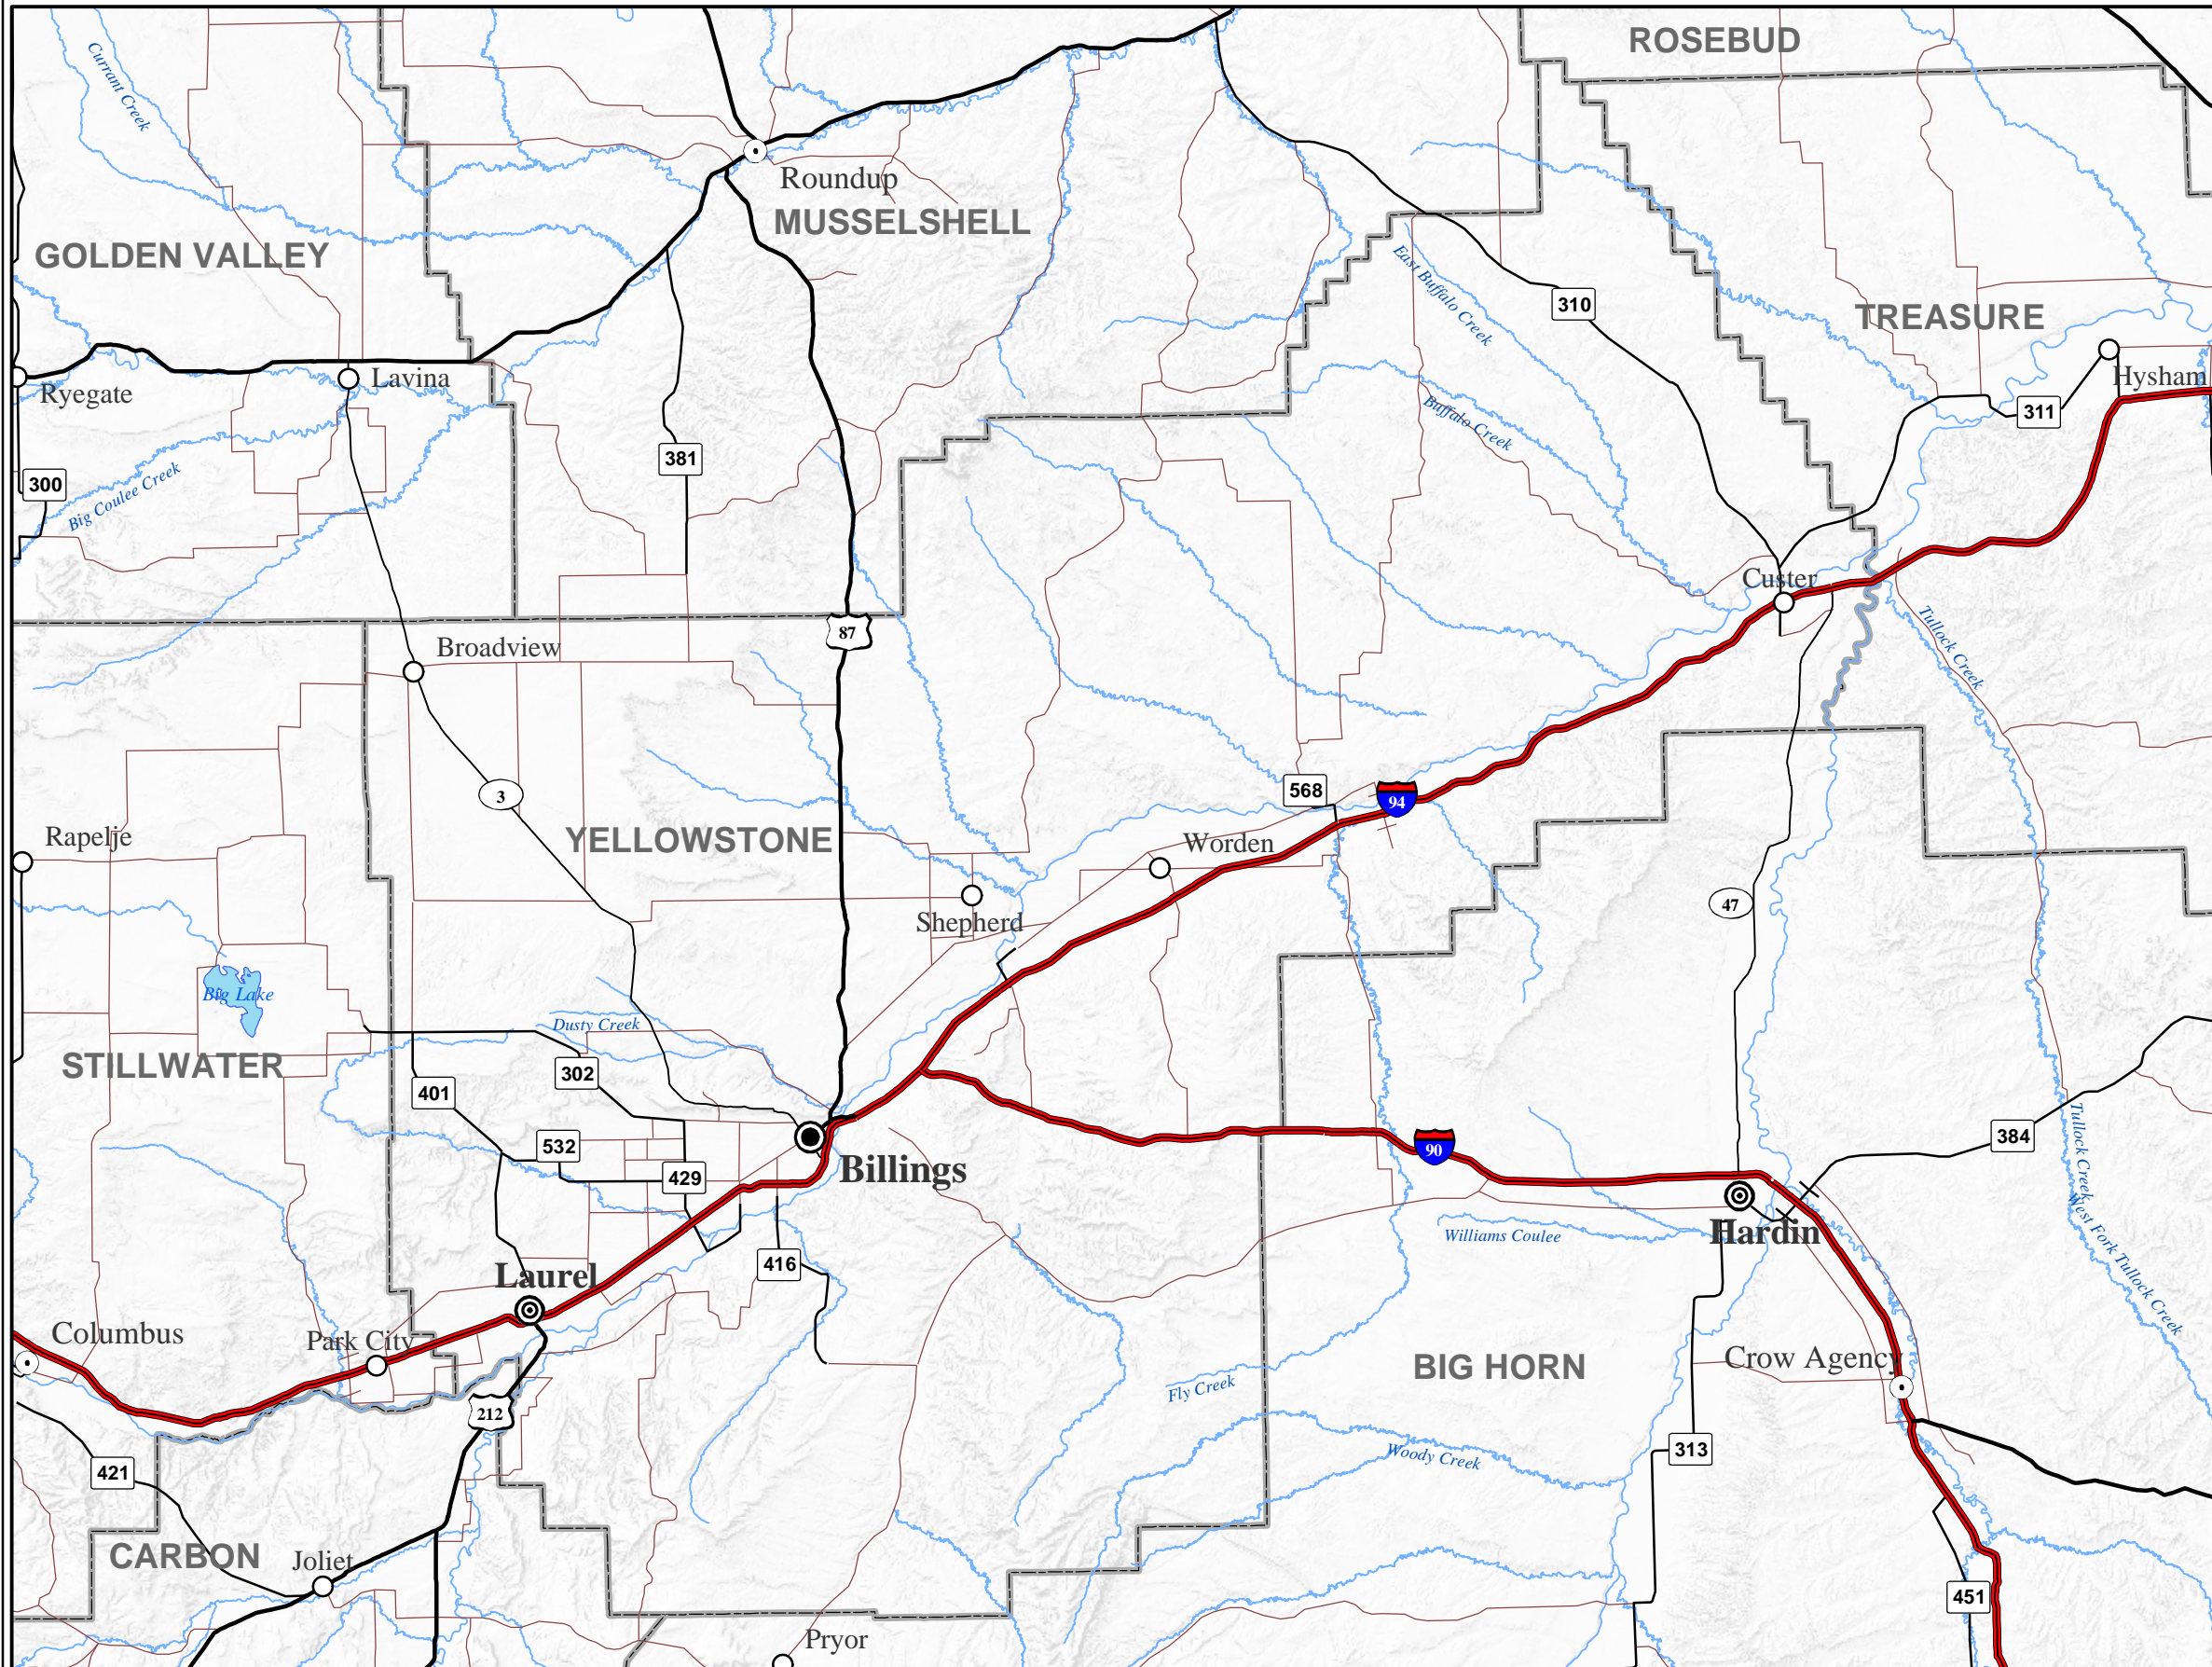

# YELLOWSTONE

## Cities and Towns

- POPULATION**
- Under 50
  - 51 - 1000
  - 1001 - 2500
  - ◎ 2501 - 10000
  - ◎ Over 10,000
- Legend:**
- Interstate
  - U.S. Route
  - Secondary Route
  - Montana Route
  - Local Road
  - Lakes & Reservoirs
  - Rivers

Cities and Towns from the US Census files and USGS Geographic Names dataset. Population estimates based on 2000 census blocks and tracts information. Roads from US Census TIGER files 2000. Lakes and Rivers from USGS National Hydrography dataset.