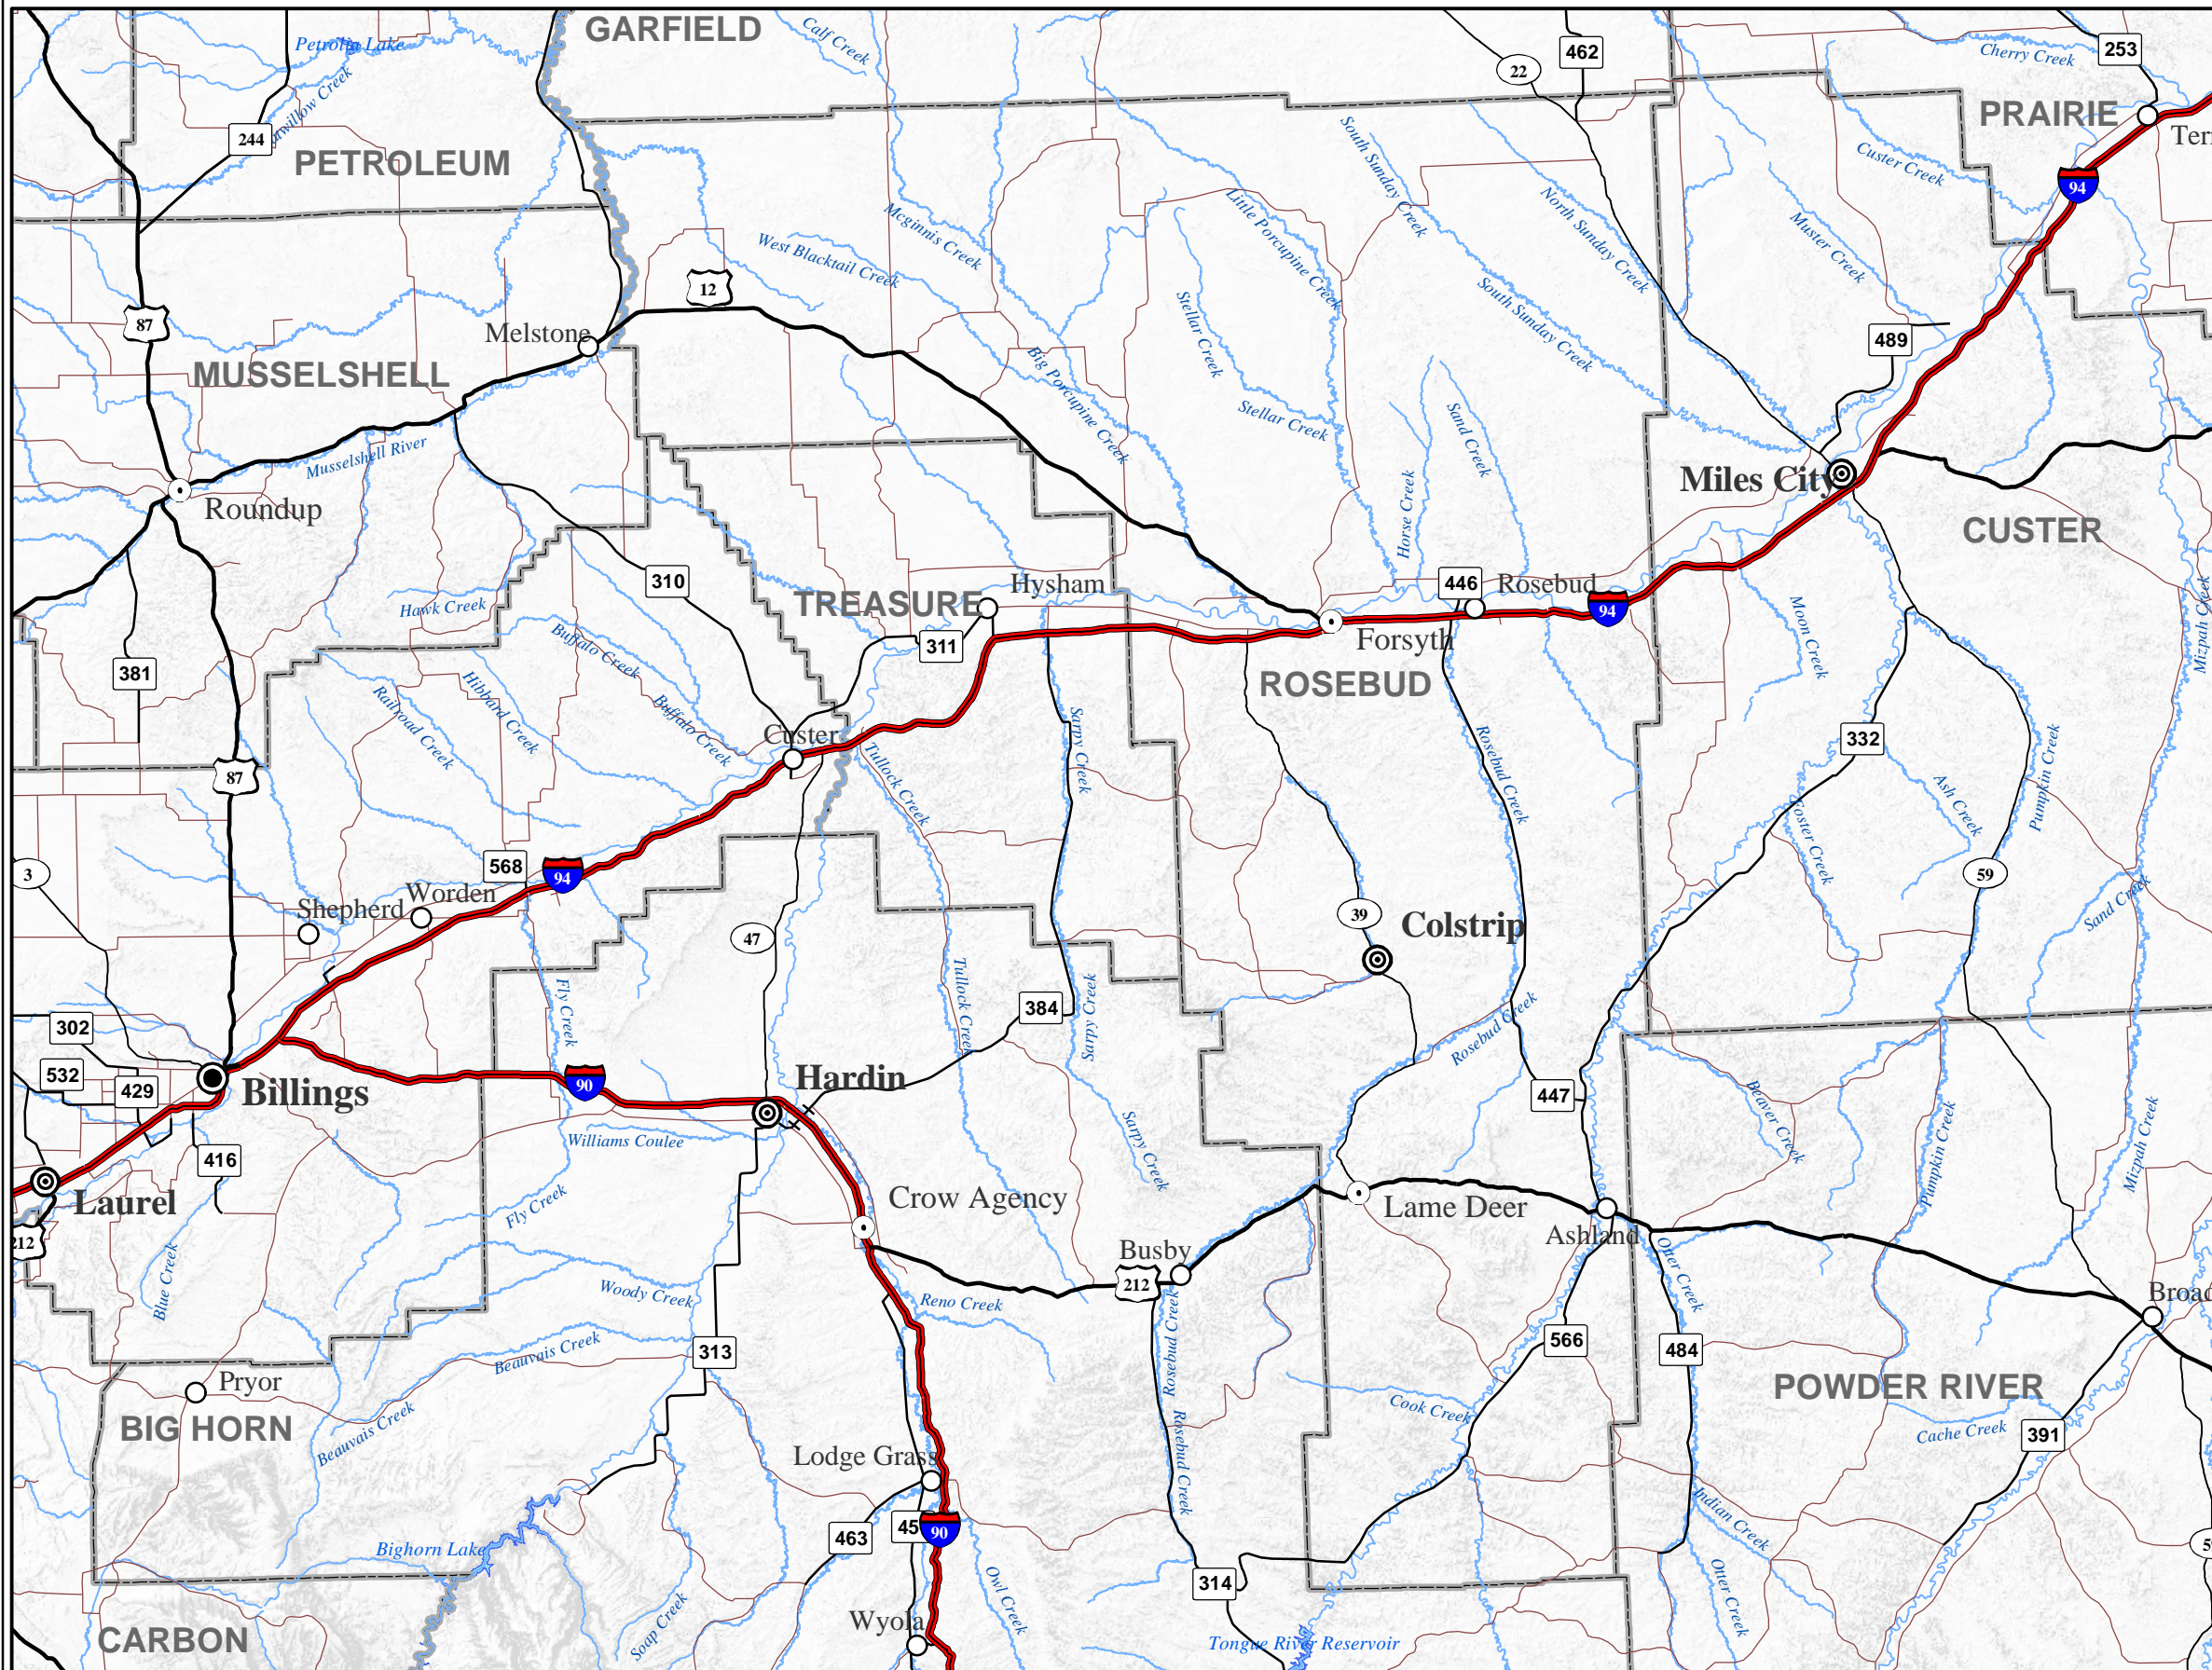

ROSEBUD

Cities and Towns

POPULATION

- Under 50
- 51 - 1000
- 1001 - 2500
- ◎ 2501 - 10000
- ◎ Over 10,000

ROADS

- Interstate
- U.S. Route
- Secondary Route
- Montana Route
- Local Road

WATER FEATURES

- Lakes & Reservoirs
- Rivers

Cities and Towns from the US Census files and USGS Geographic Names dataset. Population estimates based on 2000 census blocks and tracts information. Roads from US Census TIGER files 2000. Lakes and Rivers from USGS National Hydrography dataset.