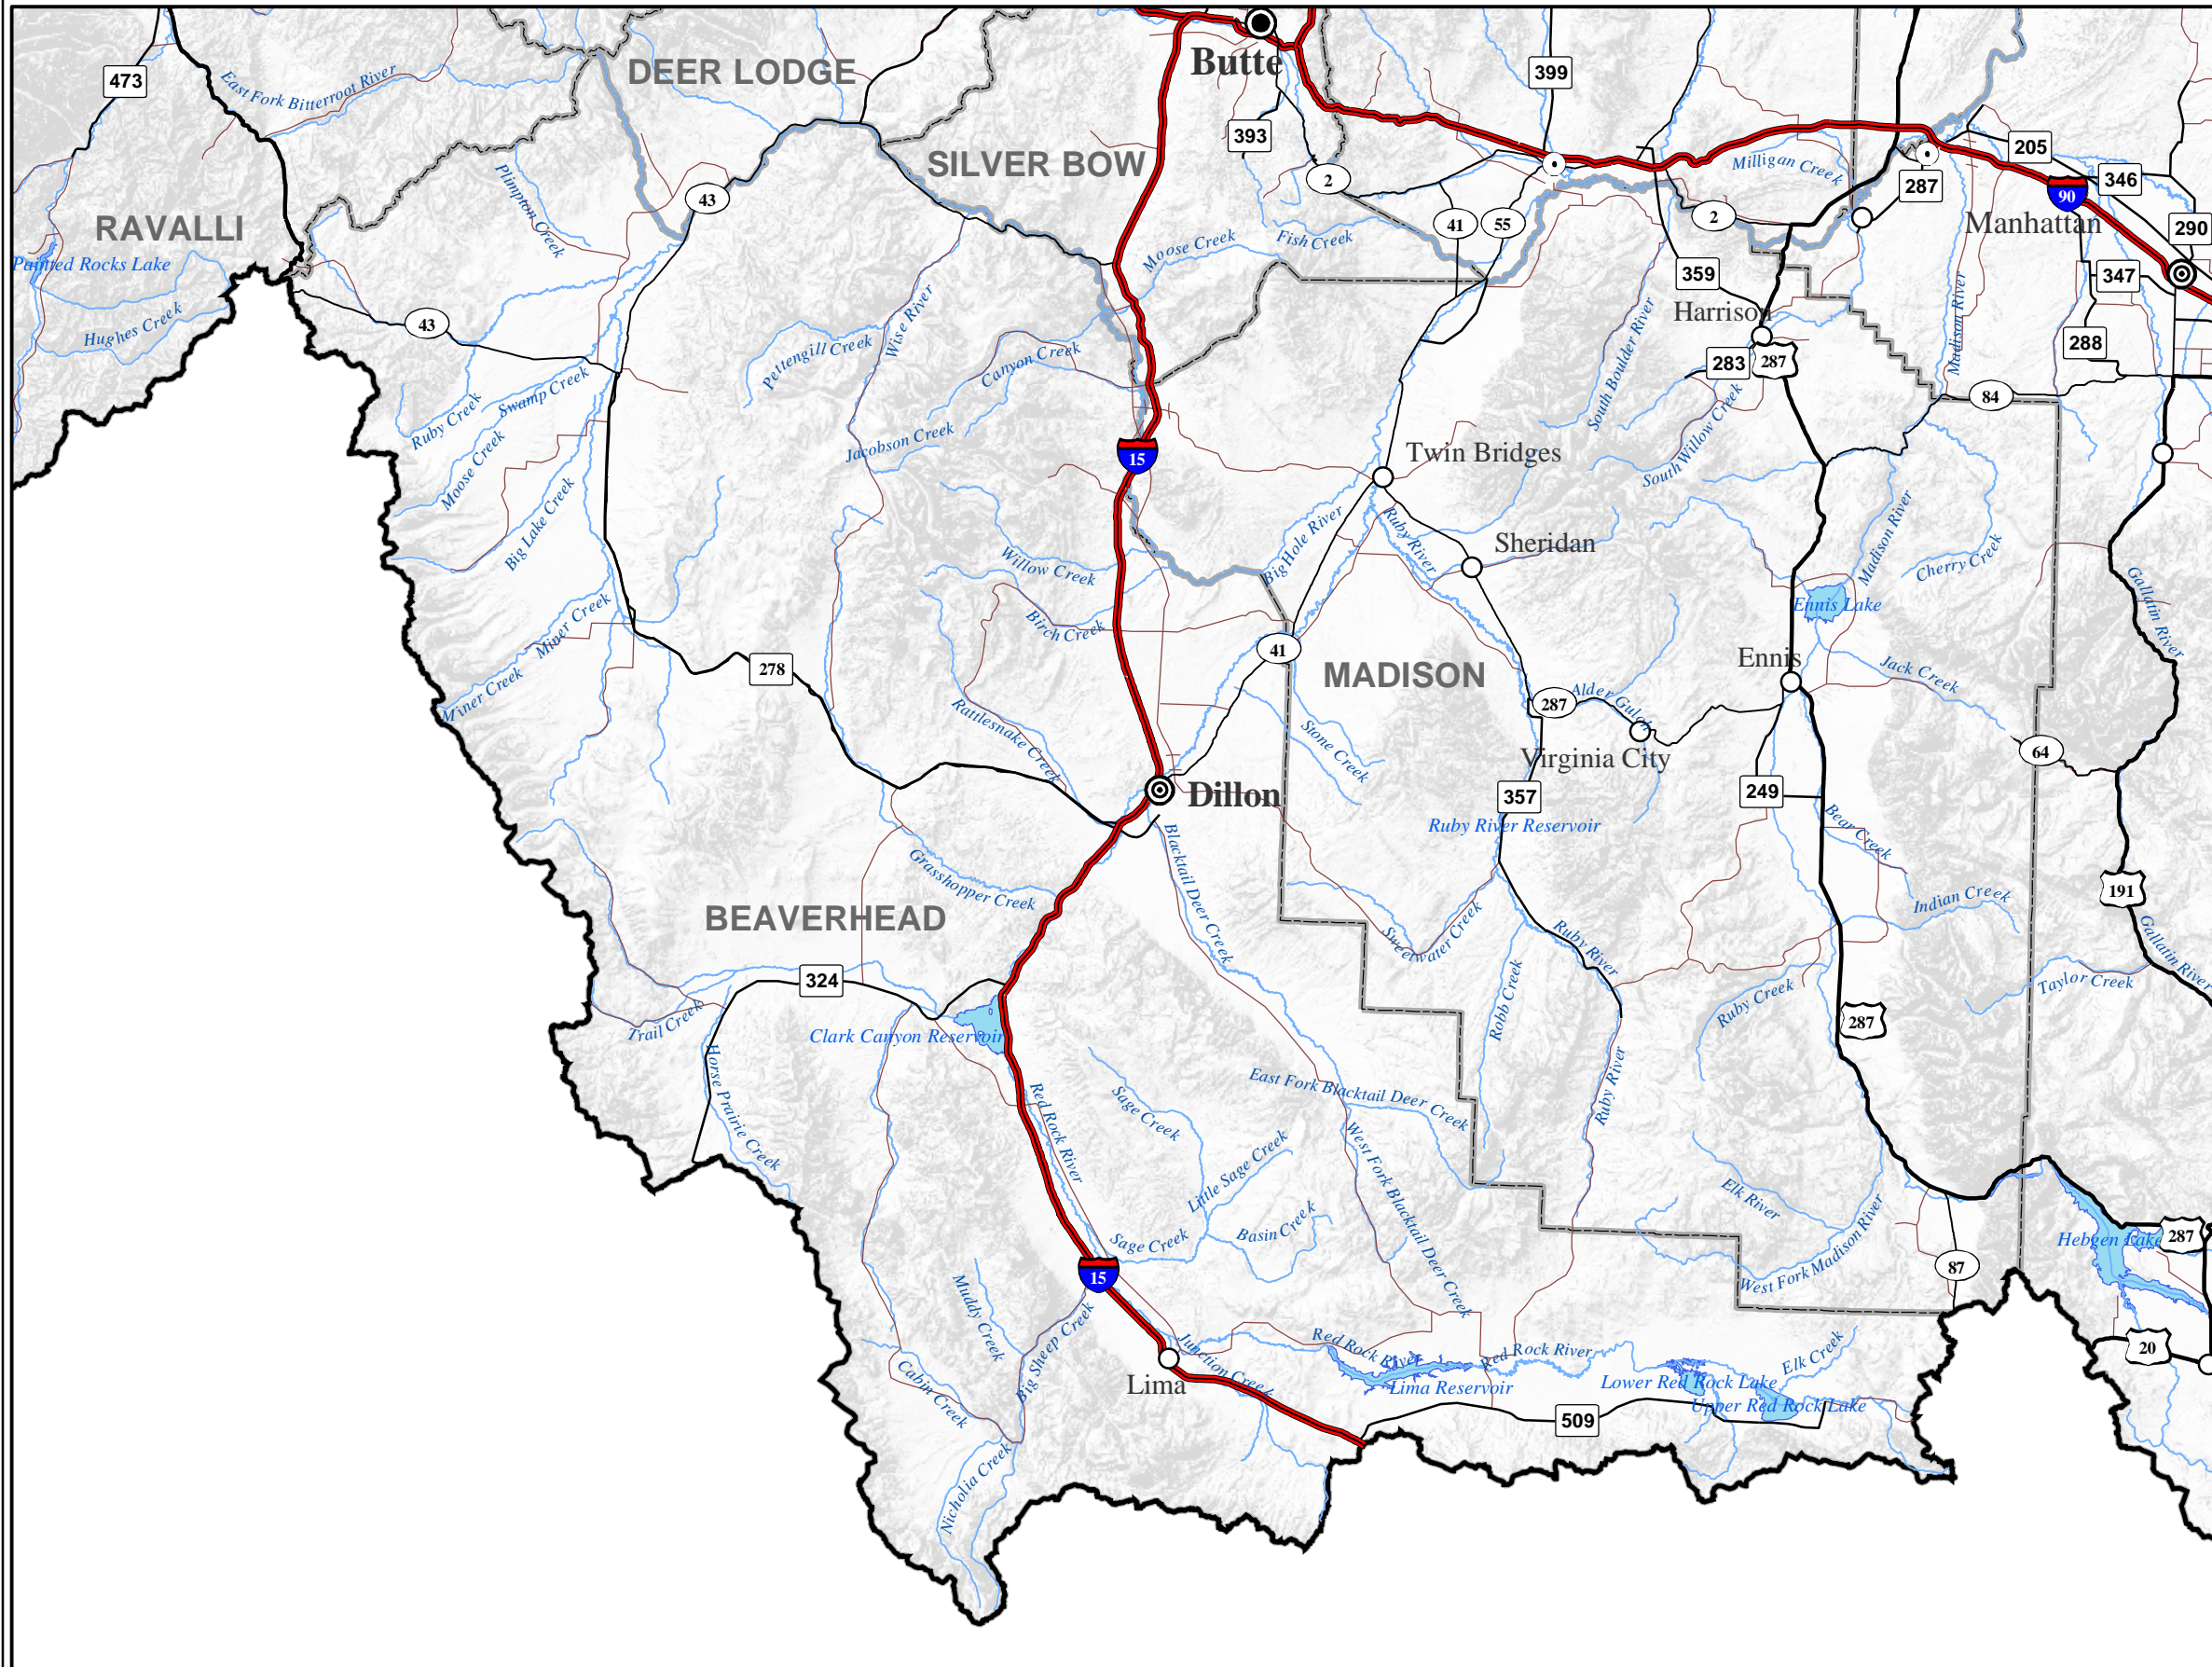

# BEAVERHEAD

## Cities and Towns

- POPULATION**
- Under 50
  - 51 - 1000
  - 1001 - 2500
  - ◎ 2501 - 10000
  - ◎ Over 10,000
- Legend:**
- Interstate
  - U.S. Route
  - Secondary Route
  - Montana Route
  - Local Road
  - Lakes & Reservoirs
  - Rivers

Cities and Towns from the US Census files and USGS Geographic Names dataset. Population estimates based on 2000 census blocks and tracts information. Roads from US Census TIGER files 2000. Lakes and Rivers from USGS National Hydrography dataset.