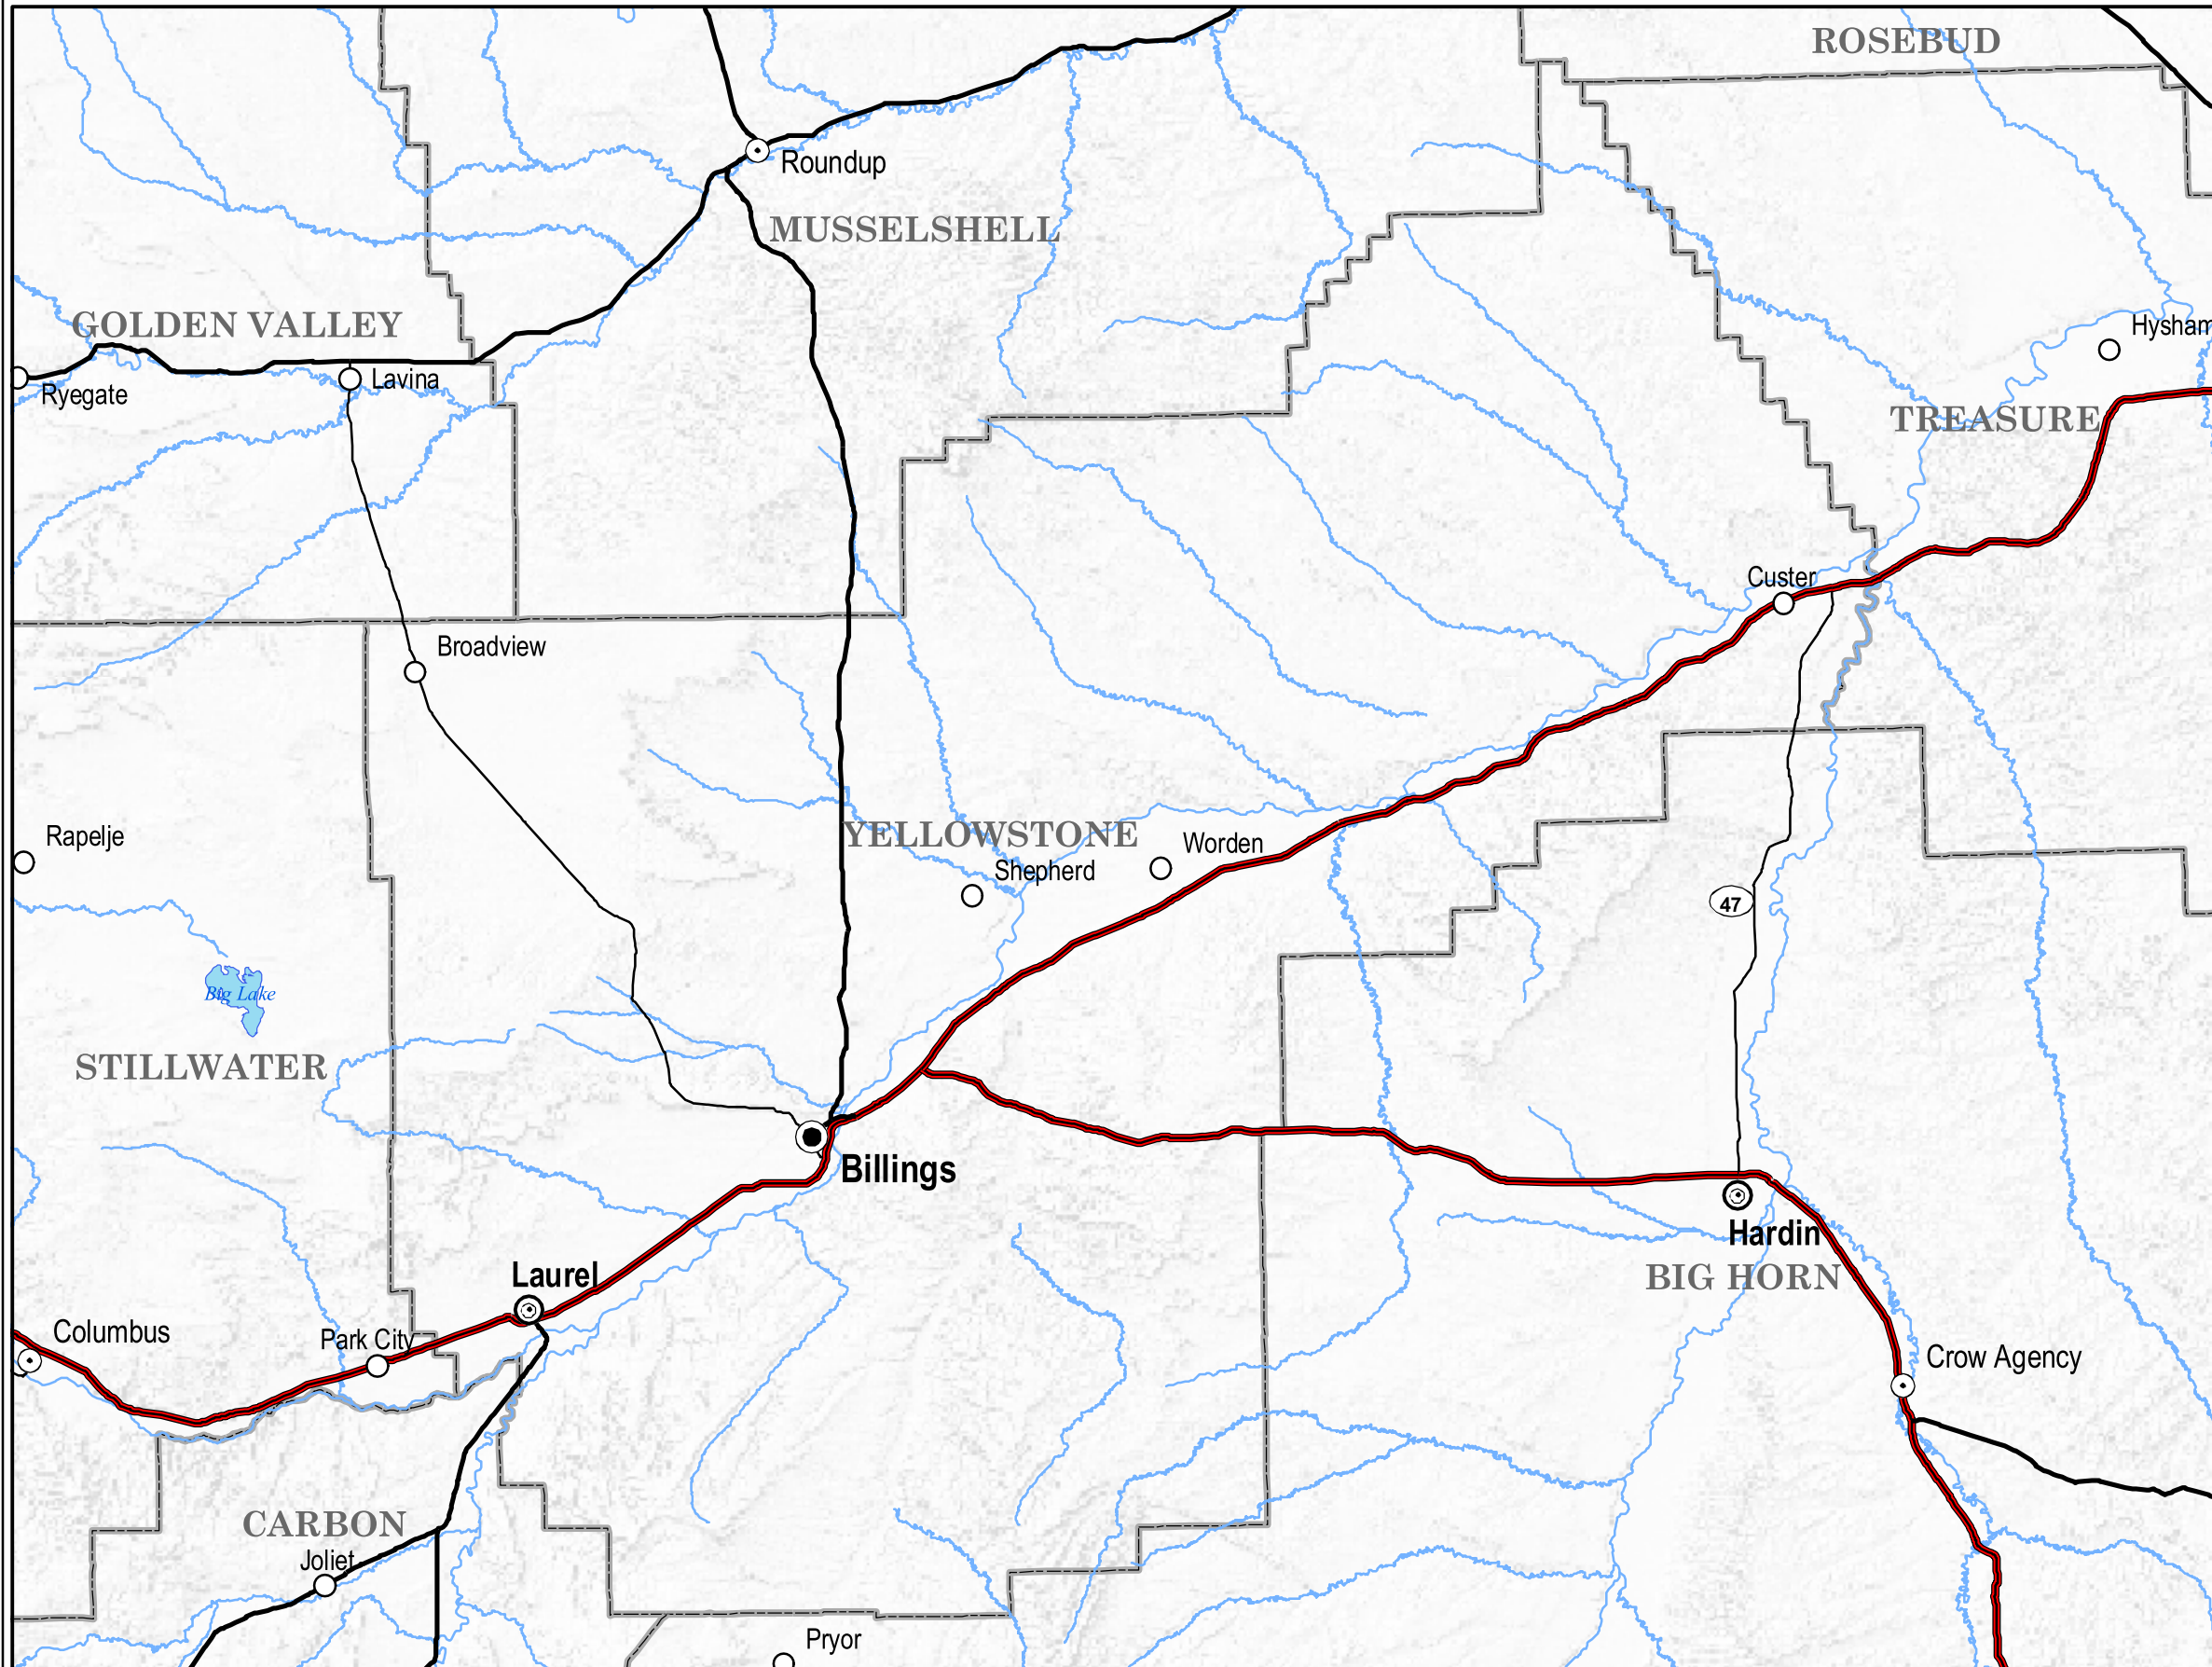

YELLOWSTONE

Cities and Towns

- POPULATION**
- Under 50
 - 51 - 1000
 - ⊙ 1001 - 2500
 - ⊙ 2501 - 10000
 - Over 10,000
- ROADS**
- Interstate
 - U.S. Route
 - Secondary Route
 - Montana Route
- WATER**
- Rivers
 - Lakes & Reservoirs

Cities and Towns from the US Census files and USGS Geographic Names dataset. Population estimates based on 2000 census blocks and tracts information. Roads from US Census TIGER files 2000. Lakes and Rivers from USGS National Hydrography dataset.