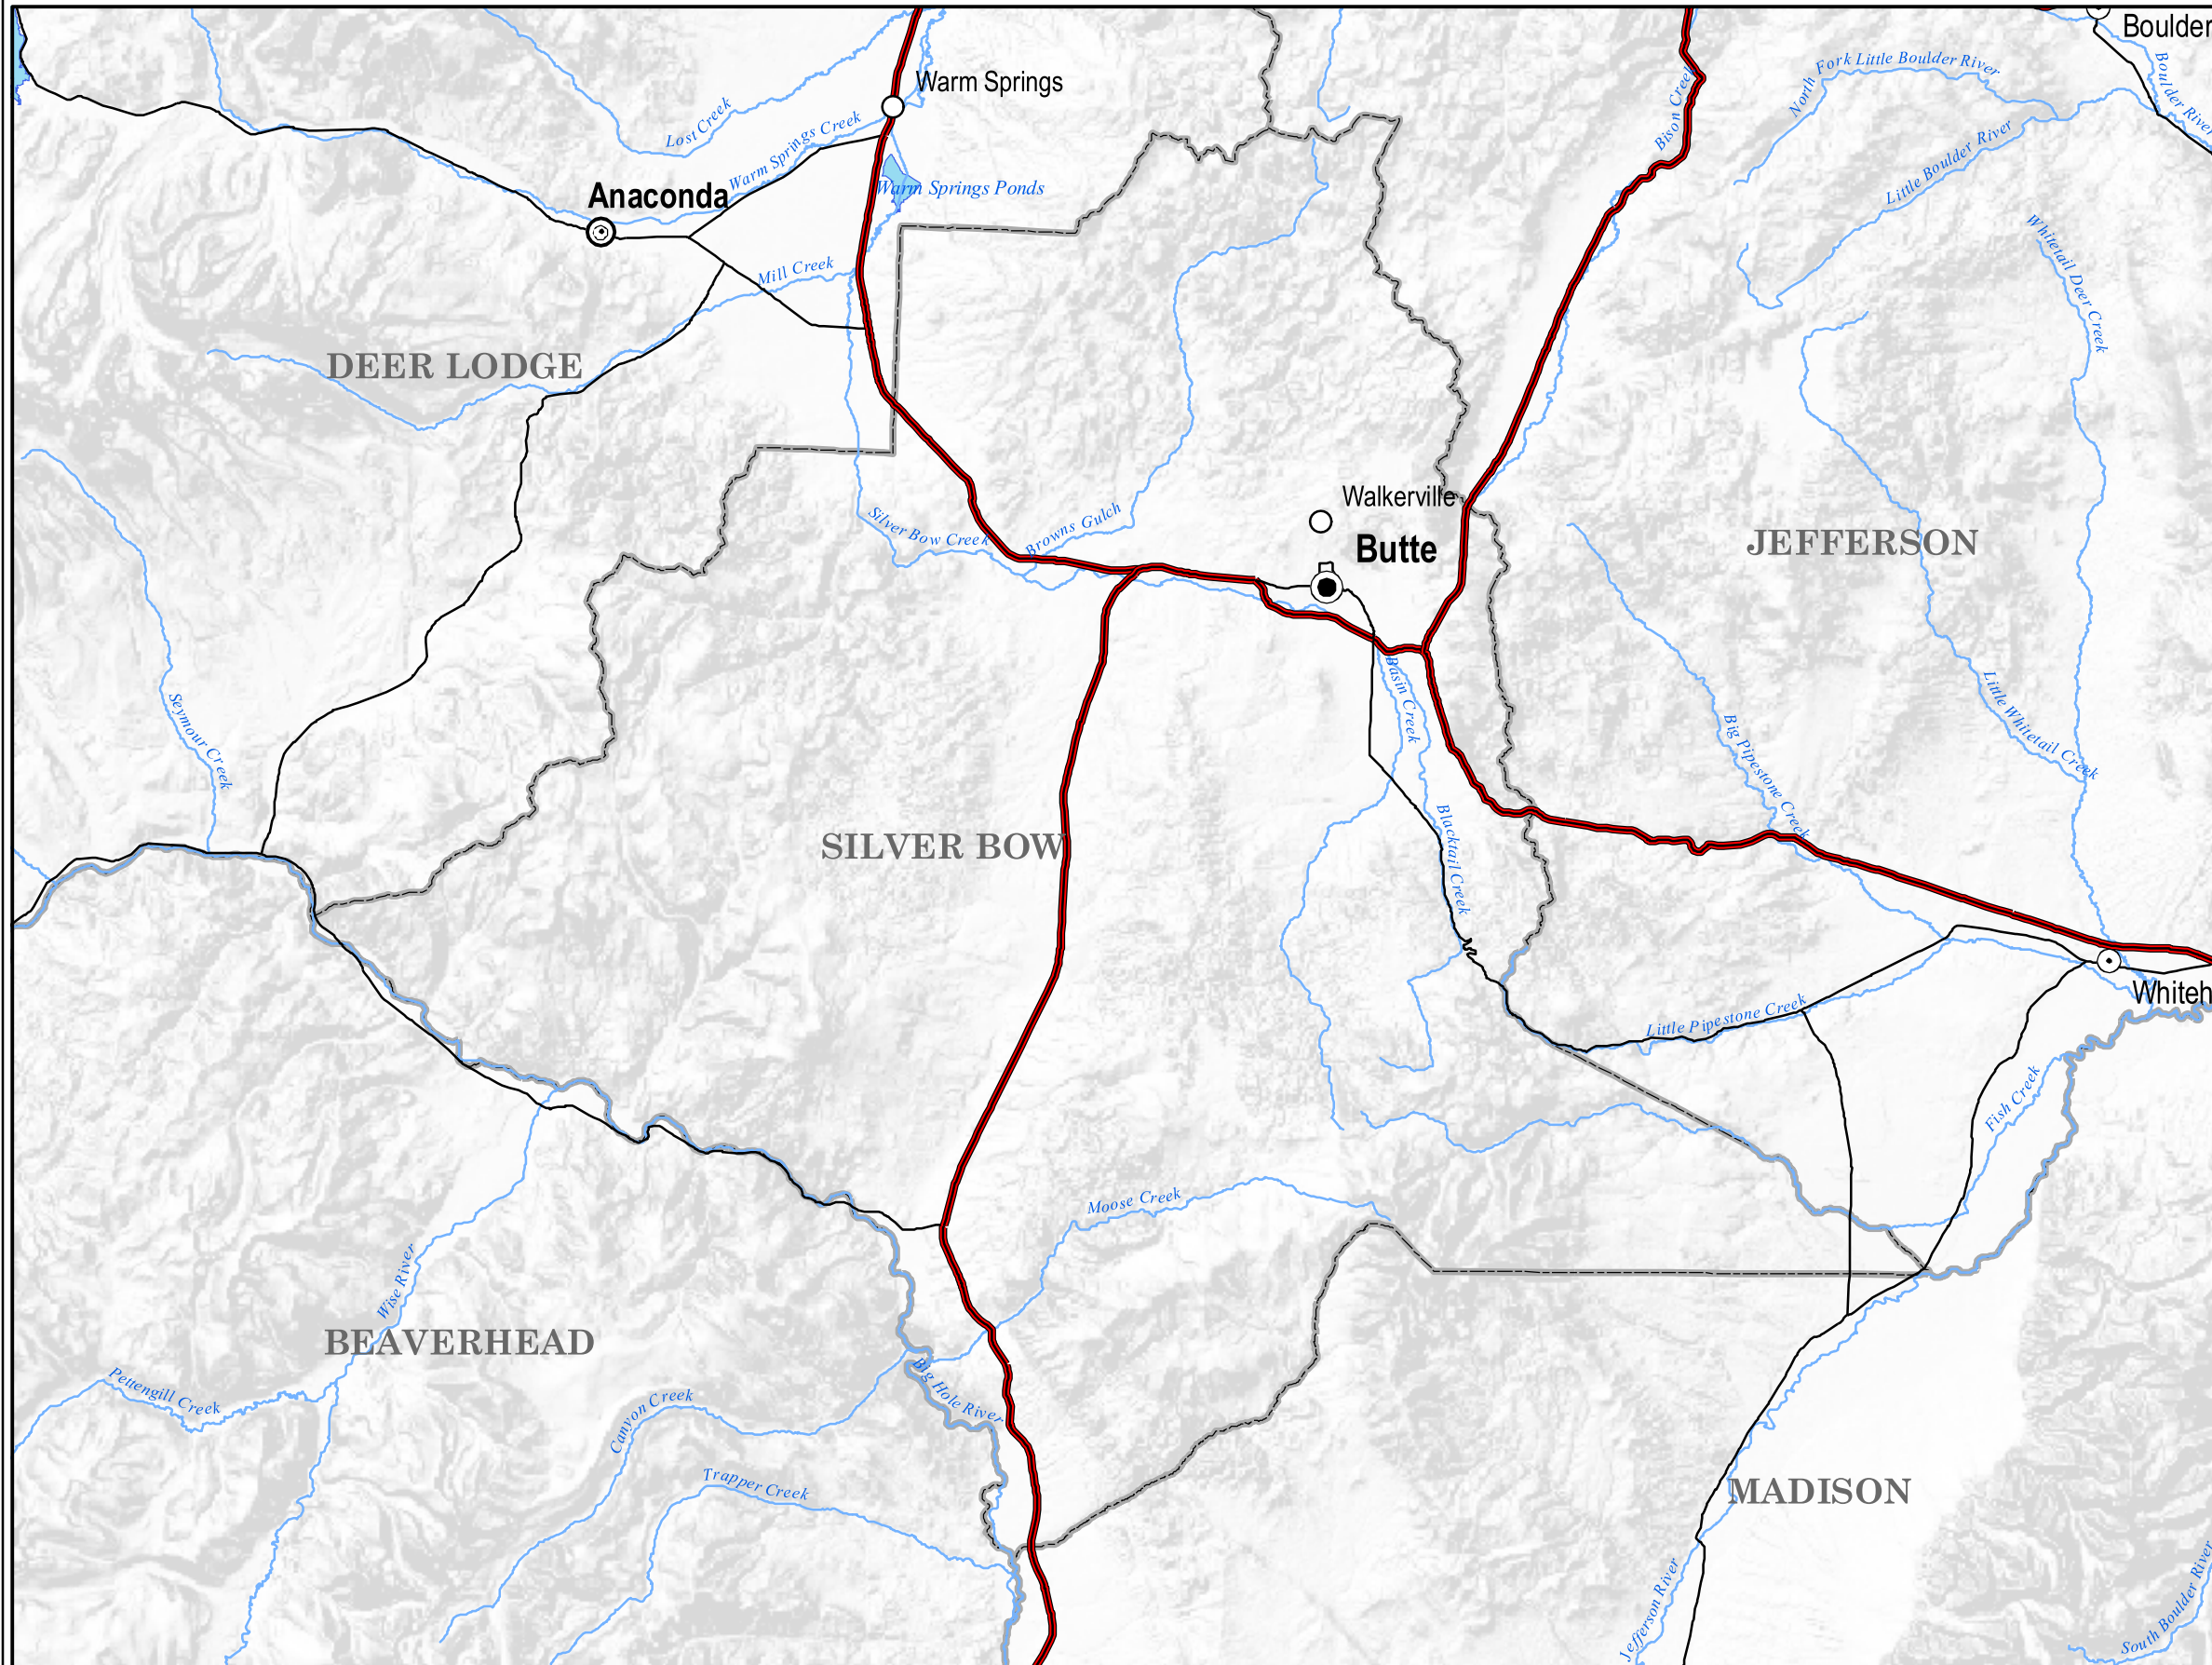

SILVER BOW

Cities and Towns

- POPULATION**
- Under 50
 - 51 - 1000
 - 1001 - 2500
 - 2501 - 10000
 - Over 10,000
- Interstate
— U.S. Route
— Secondary Route
— Montana Route
— Rivers
— Lakes & Reservoirs

Cities and Towns from the US Census files and USGS Geographic Names dataset. Population estimates based on 2000 census blocks and tracts information. Roads from US Census TIGER files 2000. Lakes and Rivers from USGS National Hydrography dataset.