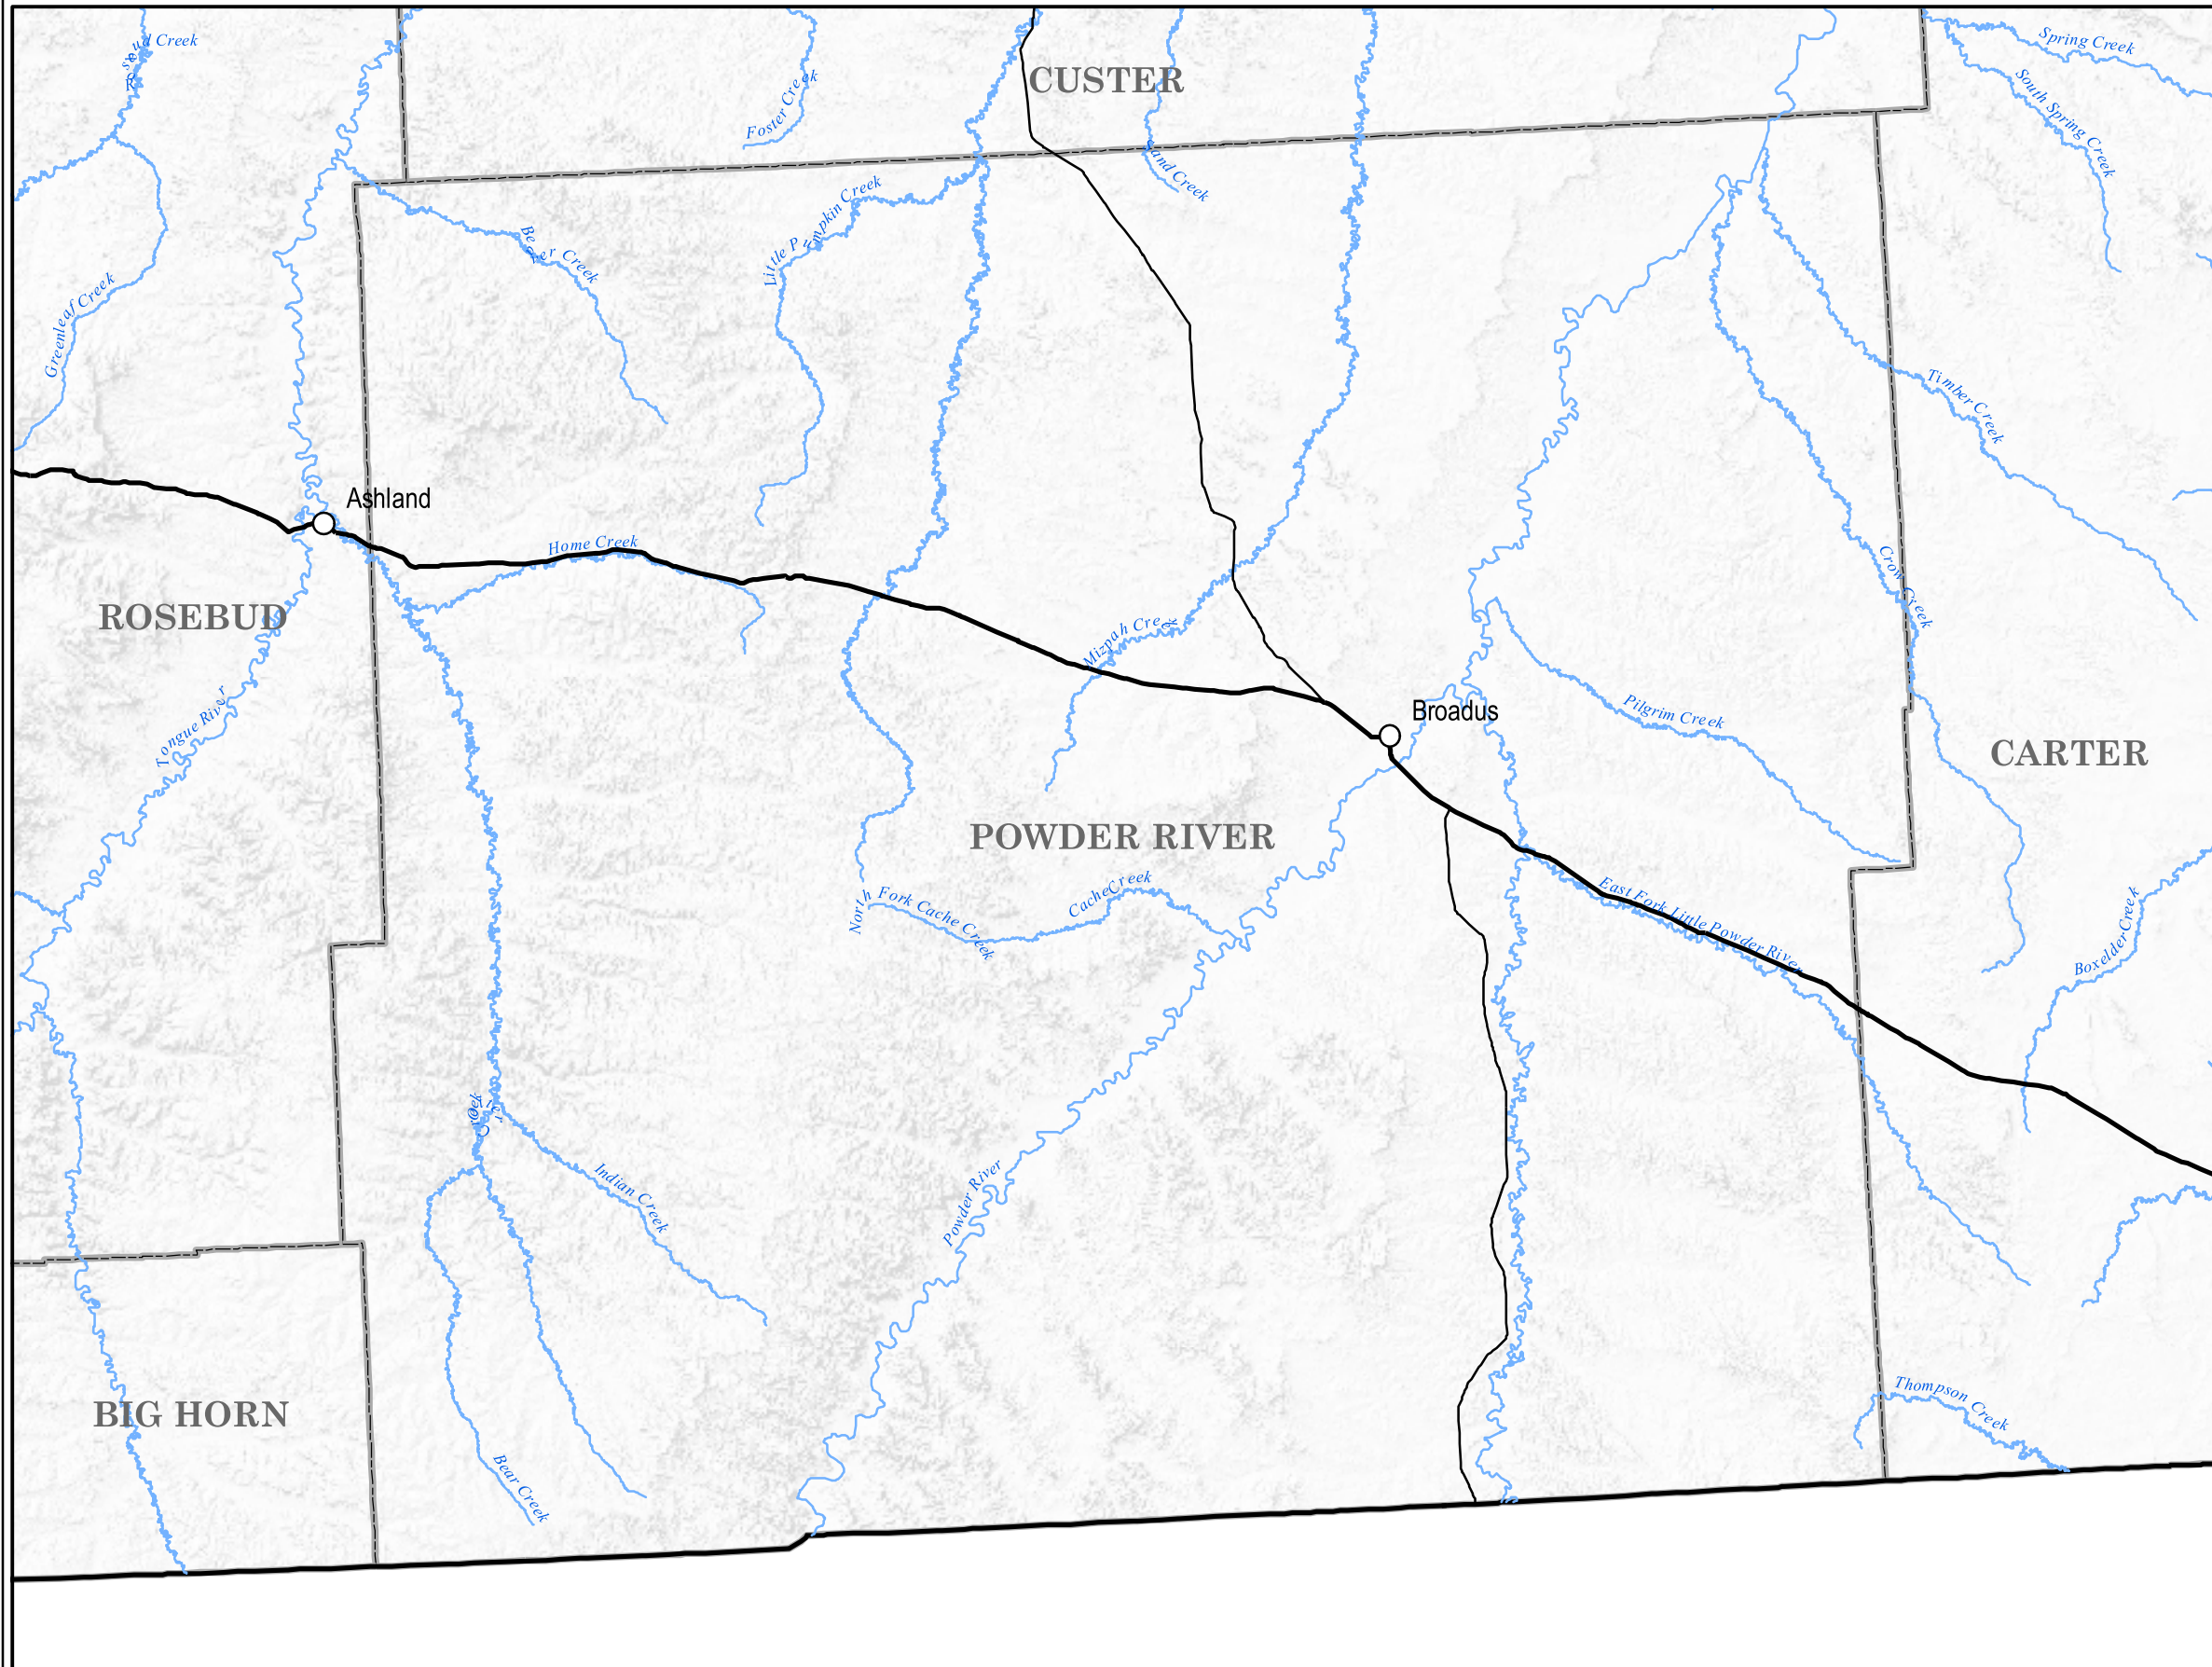

# POWDER RIVER

## Cities and Towns

- POPULATION**
- Under 50
  - 51 - 1000
  - ⊙ 1001 - 2500
  - ⊙ 2501 - 10000
  - ⊙ Over 10,000
- Interstate  
— U.S. Route  
— Secondary Route  
— Montana Route  
— Rivers  
— Lakes & Reservoirs

Cities and Towns from the US Census files and USGS Geographic Names dataset. Population estimates based on 2000 census blocks and tracts information. Roads from US Census TIGER files 2000. Lakes and Rivers from USGS National Hydrography dataset.