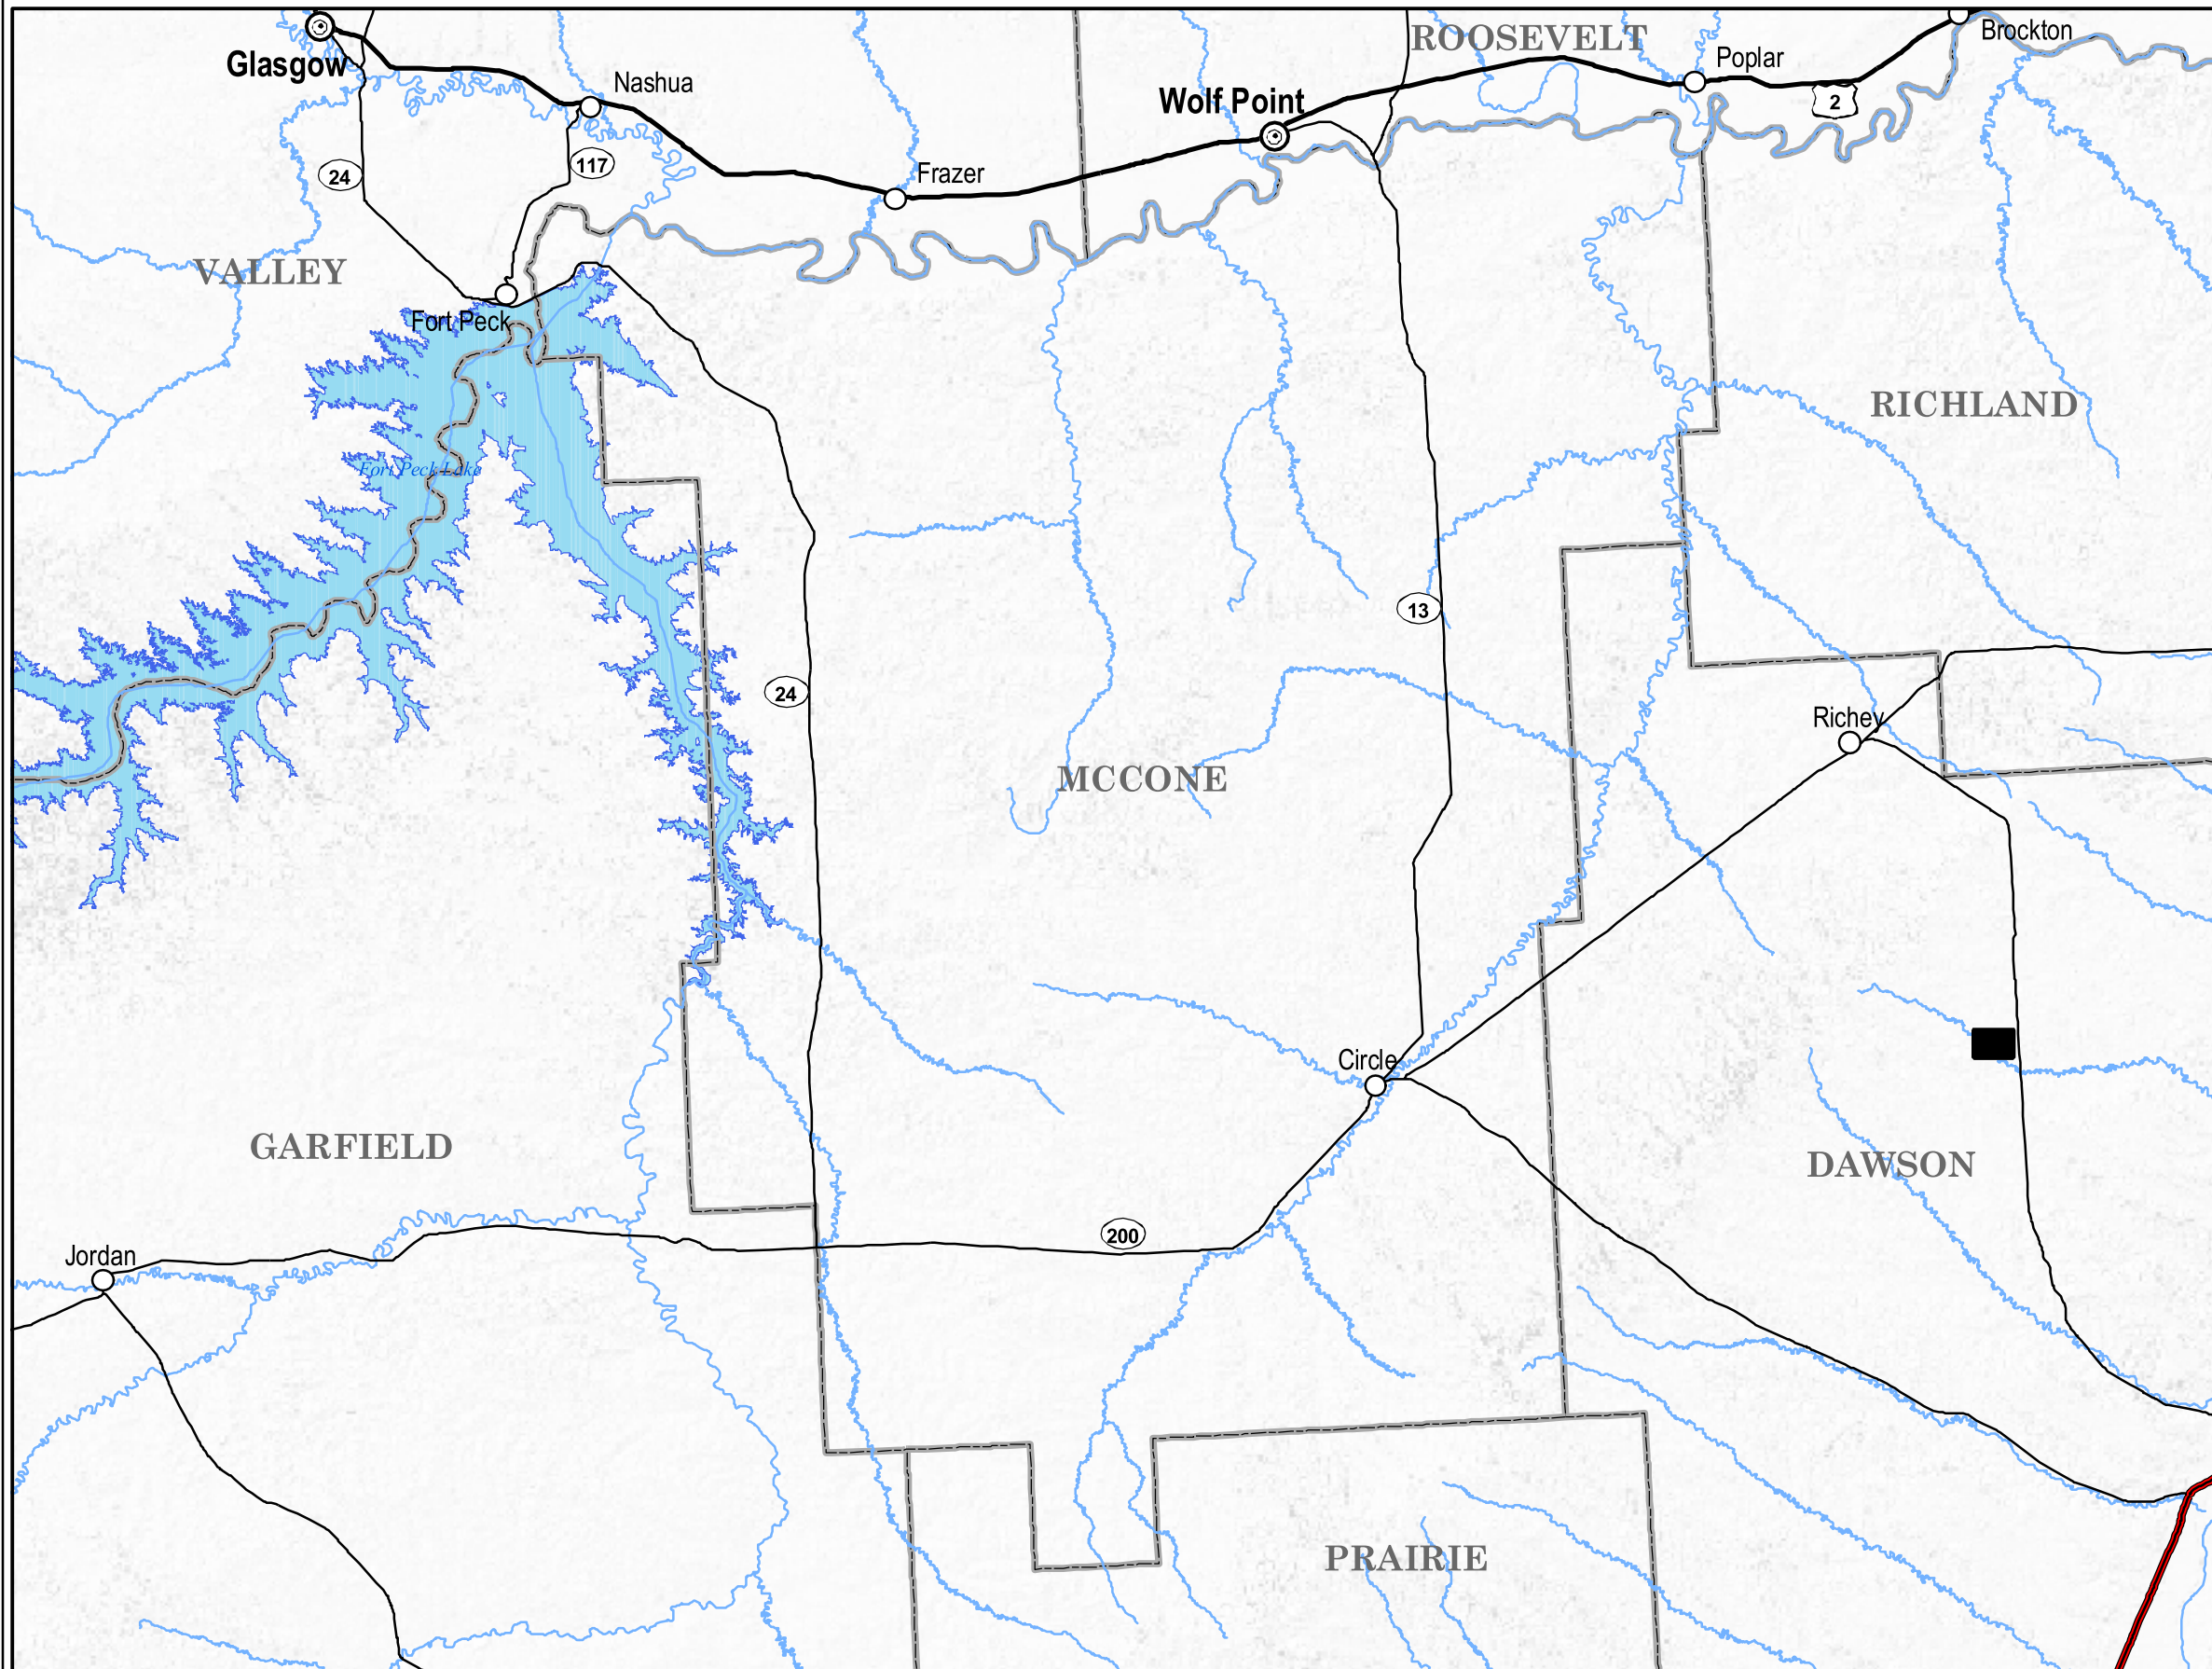

MCCONE

Cities and Towns

- POPULATION**
- Under 50
 - 51 - 1000
 - 1001 - 2500
 - 2501 - 10000
 - Over 10,000
- Interstate
— U.S. Route
— Secondary Route
— Montana Route
- Rivers
— Lakes & Reservoirs

Cities and Towns from the US Census files and USGS Geographic Names dataset. Population estimates based on 2000 census blocks and tracts information. Roads from US Census TIGER files 2000. Lakes and Rivers from USGS National Hydrography dataset.