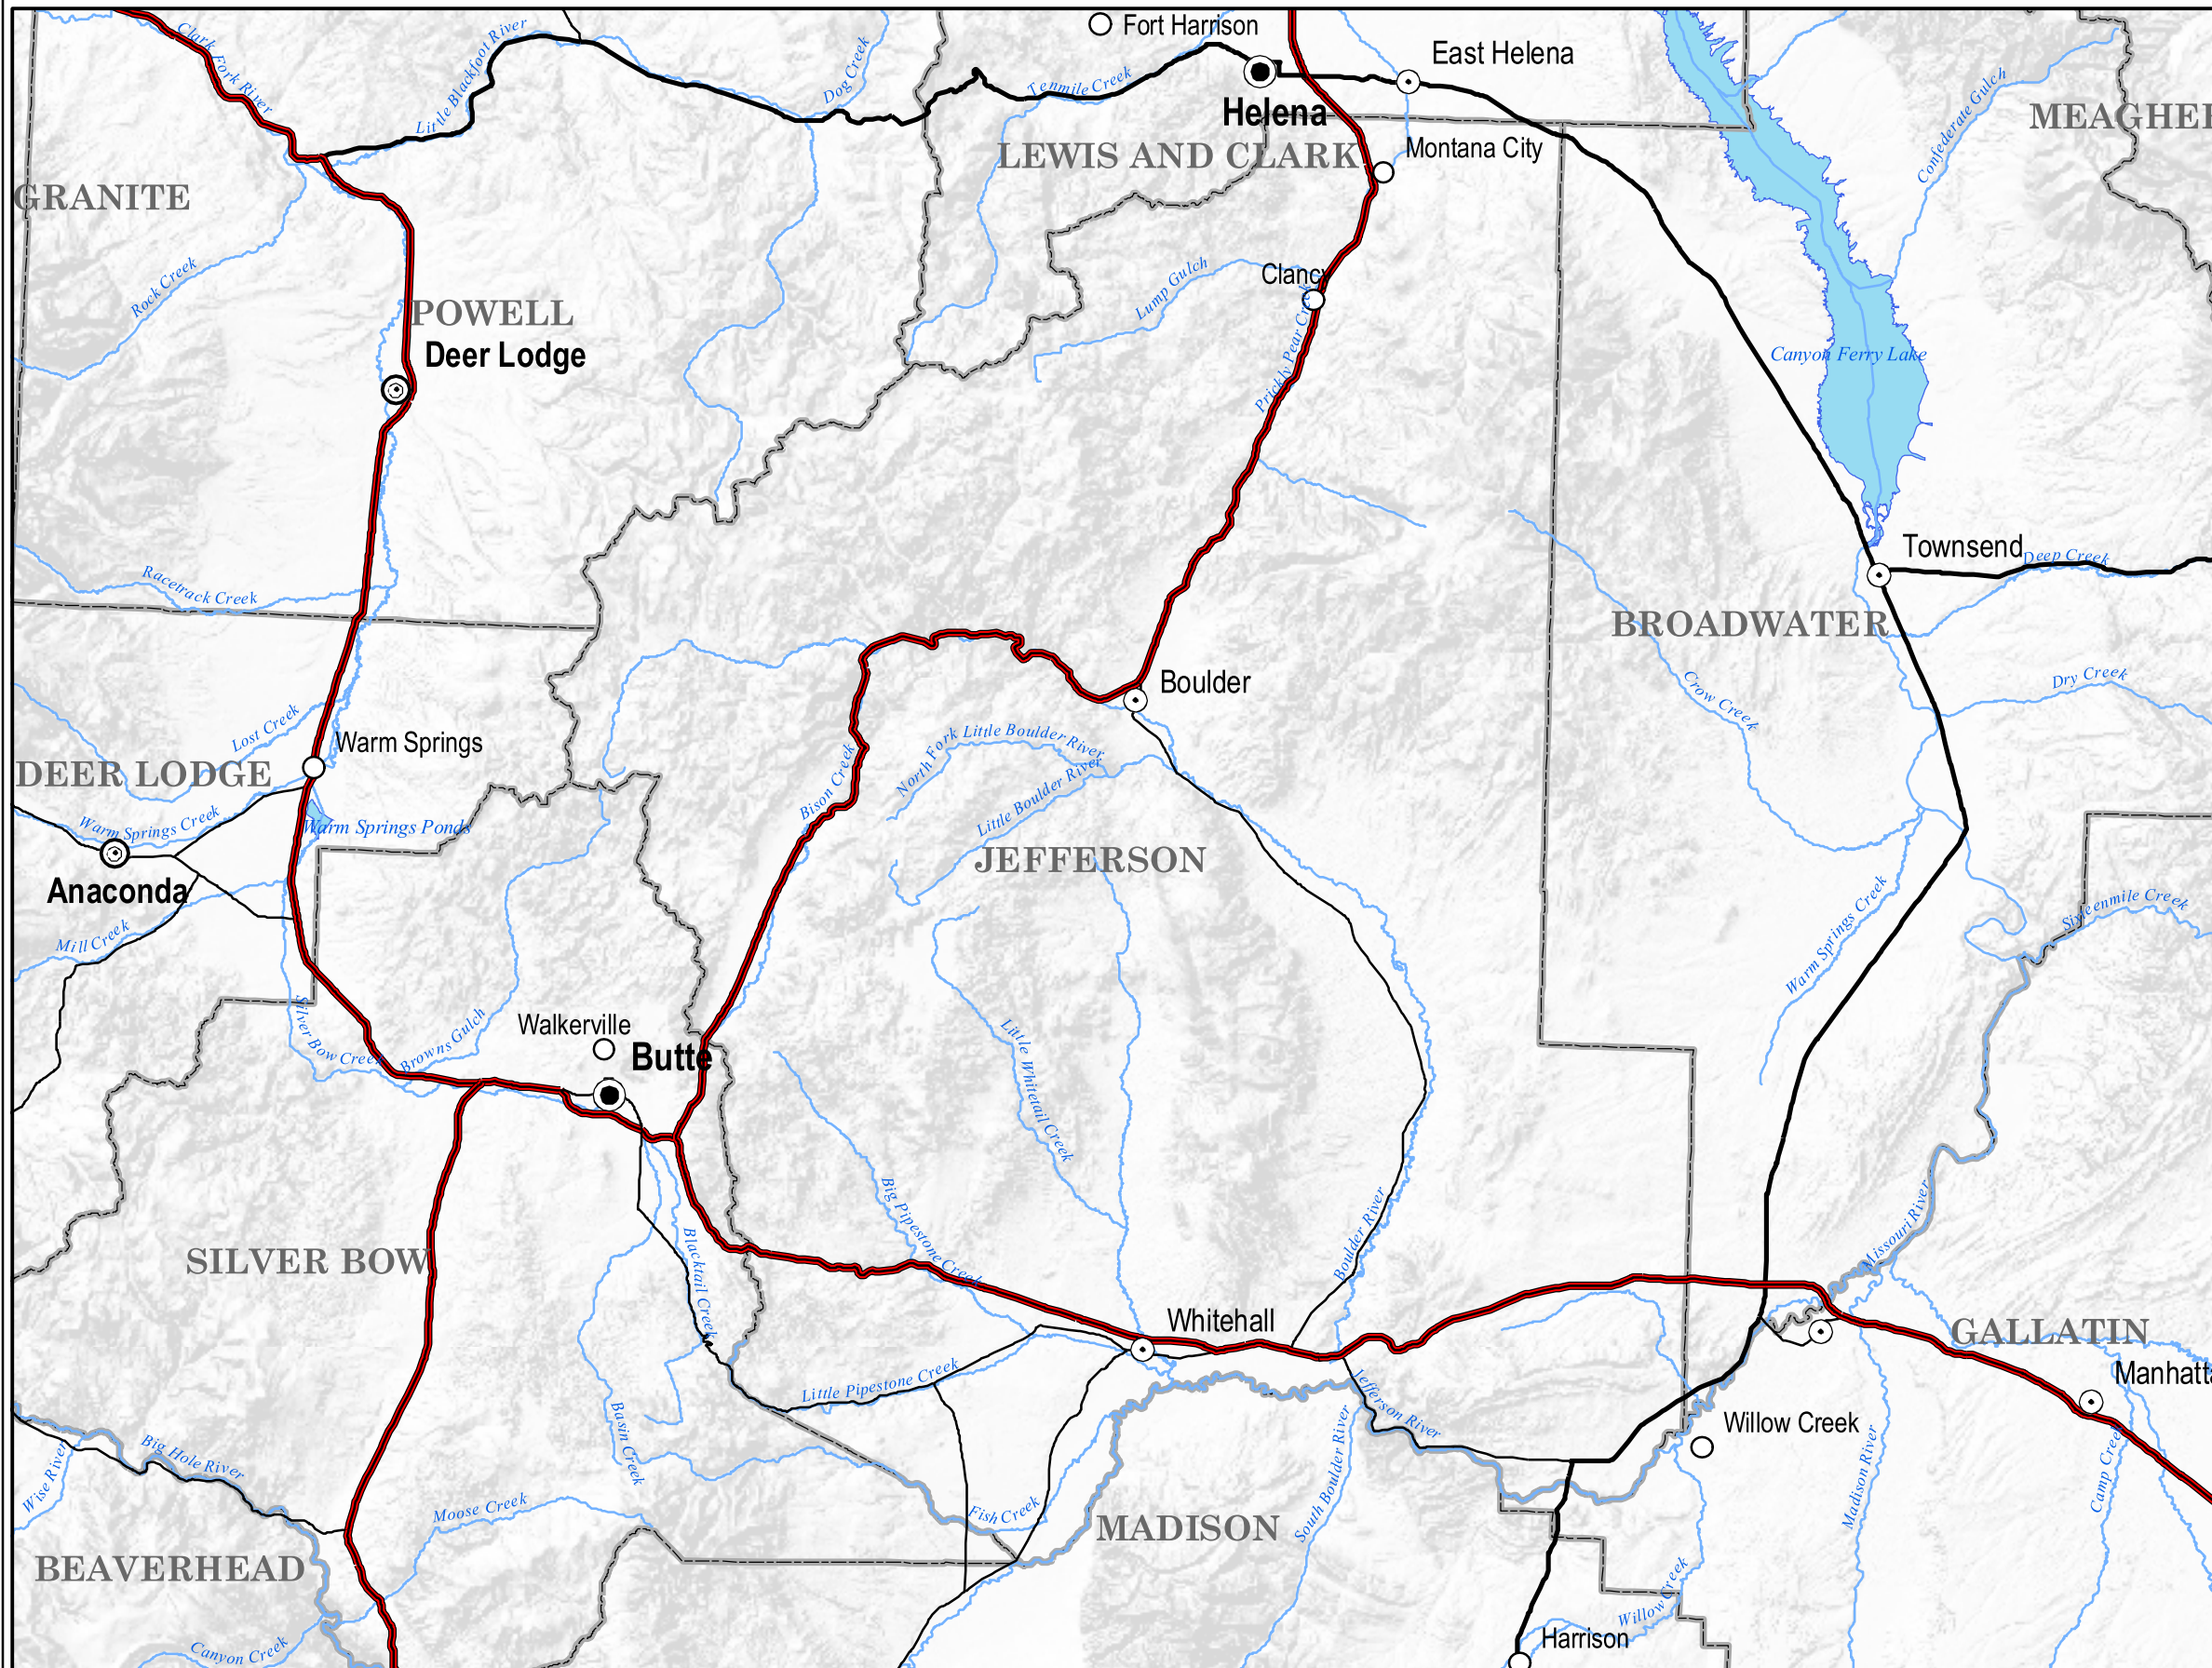

JEFFERSON

Cities and Towns

- POPULATION**
- Under 50
 - 51 - 1000
 - 1001 - 2500
 - 2501 - 10000
 - Over 10,000
- Interstate
— U.S. Route
— Secondary Route
— Montana Route
— Rivers
— Lakes & Reservoirs

Cities and Towns from the US Census files and USGS Geographic Names dataset. Population estimates based on 2000 census blocks and tracts information. Roads from US Census TIGER files 2000. Lakes and Rivers from USGS National Hydrography dataset.