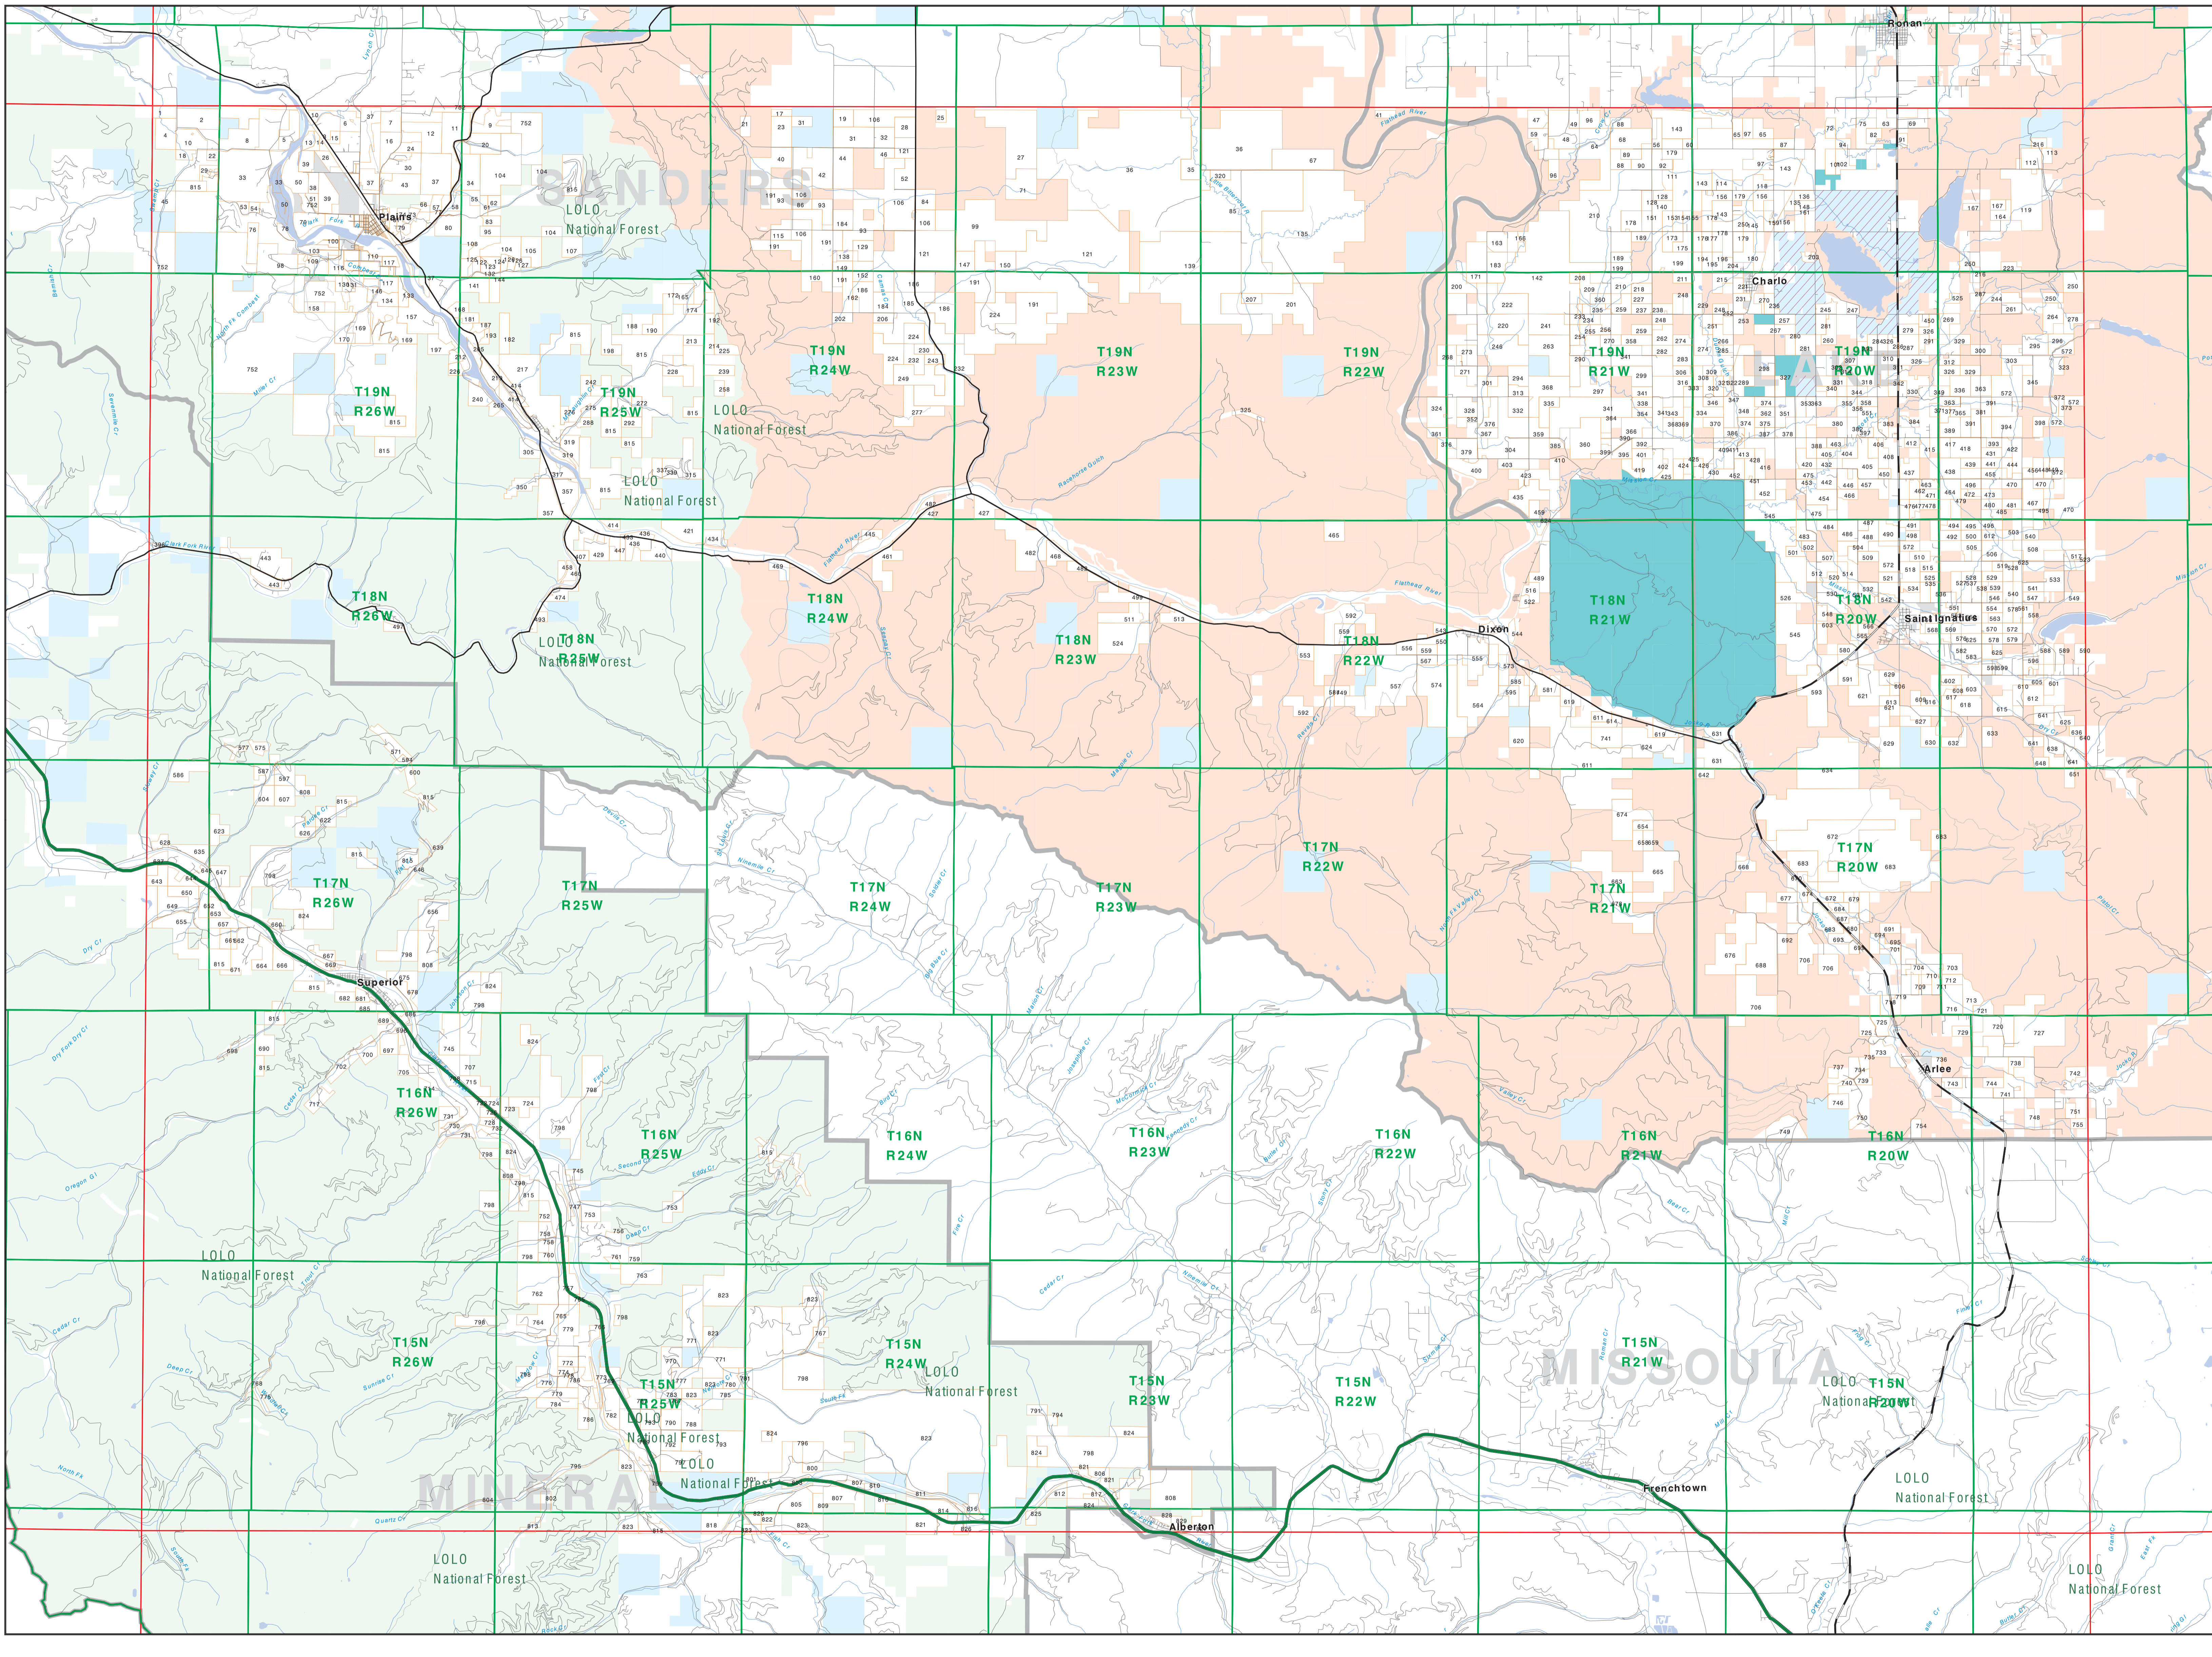

Private Land Ownership Identification PLAINS - (47114a)

Legend

- Private
- State Lands
- Forest Service
- Bureau of Land Management
- National Park Service
- Other Federal Land
- Fish and Wildlife Service
- Road
- Primitive Road
- River
- Stream/Creek
- Intermittent Creek
- MFWP - WMA
- Lake/Reservoir
- County Boundary
- Wildlife Management Area
- Secondary Highway
- Highway

NOTES:
Not all land parcels may appear on this map. Features shown on this map do not constitute a warranty of any kind. The data shown on this map is for informational purposes only and should not be used for legal or financial purposes. The data shown on this map is for informational purposes only and should not be used for legal or financial purposes. The data shown on this map is for informational purposes only and should not be used for legal or financial purposes.

SOURCES/ACKNOWLEDGMENTS:
This map was produced as a joint effort between the MT Dept. of Fish, Wildlife & Parks and the Montana Natural Resource Information System (NRIS). The data shown on this map is for informational purposes only and should not be used for legal or financial purposes. The data shown on this map is for informational purposes only and should not be used for legal or financial purposes.

USGS 100,000 Scale Quadrangle Index

11100	11110	11120	11130	11140	11150	11160	11170	11180	11190
11200	11210	11220	11230	11240	11250	11260	11270	11280	11290
11300	11310	11320	11330	11340	11350	11360	11370	11380	11390
11400	11410	11420	11430	11440	11450	11460	11470	11480	11490
11500	11510	11520	11530	11540	11550	11560	11570	11580	11590
11600	11610	11620	11630	11640	11650	11660	11670	11680	11690
11700	11710	11720	11730	11740	11750	11760	11770	11780	11790
11800	11810	11820	11830	11840	11850	11860	11870	11880	11890
11900	11910	11920	11930	11940	11950	11960	11970	11980	11990
12000	12010	12020	12030	12040	12050	12060	12070	12080	12090