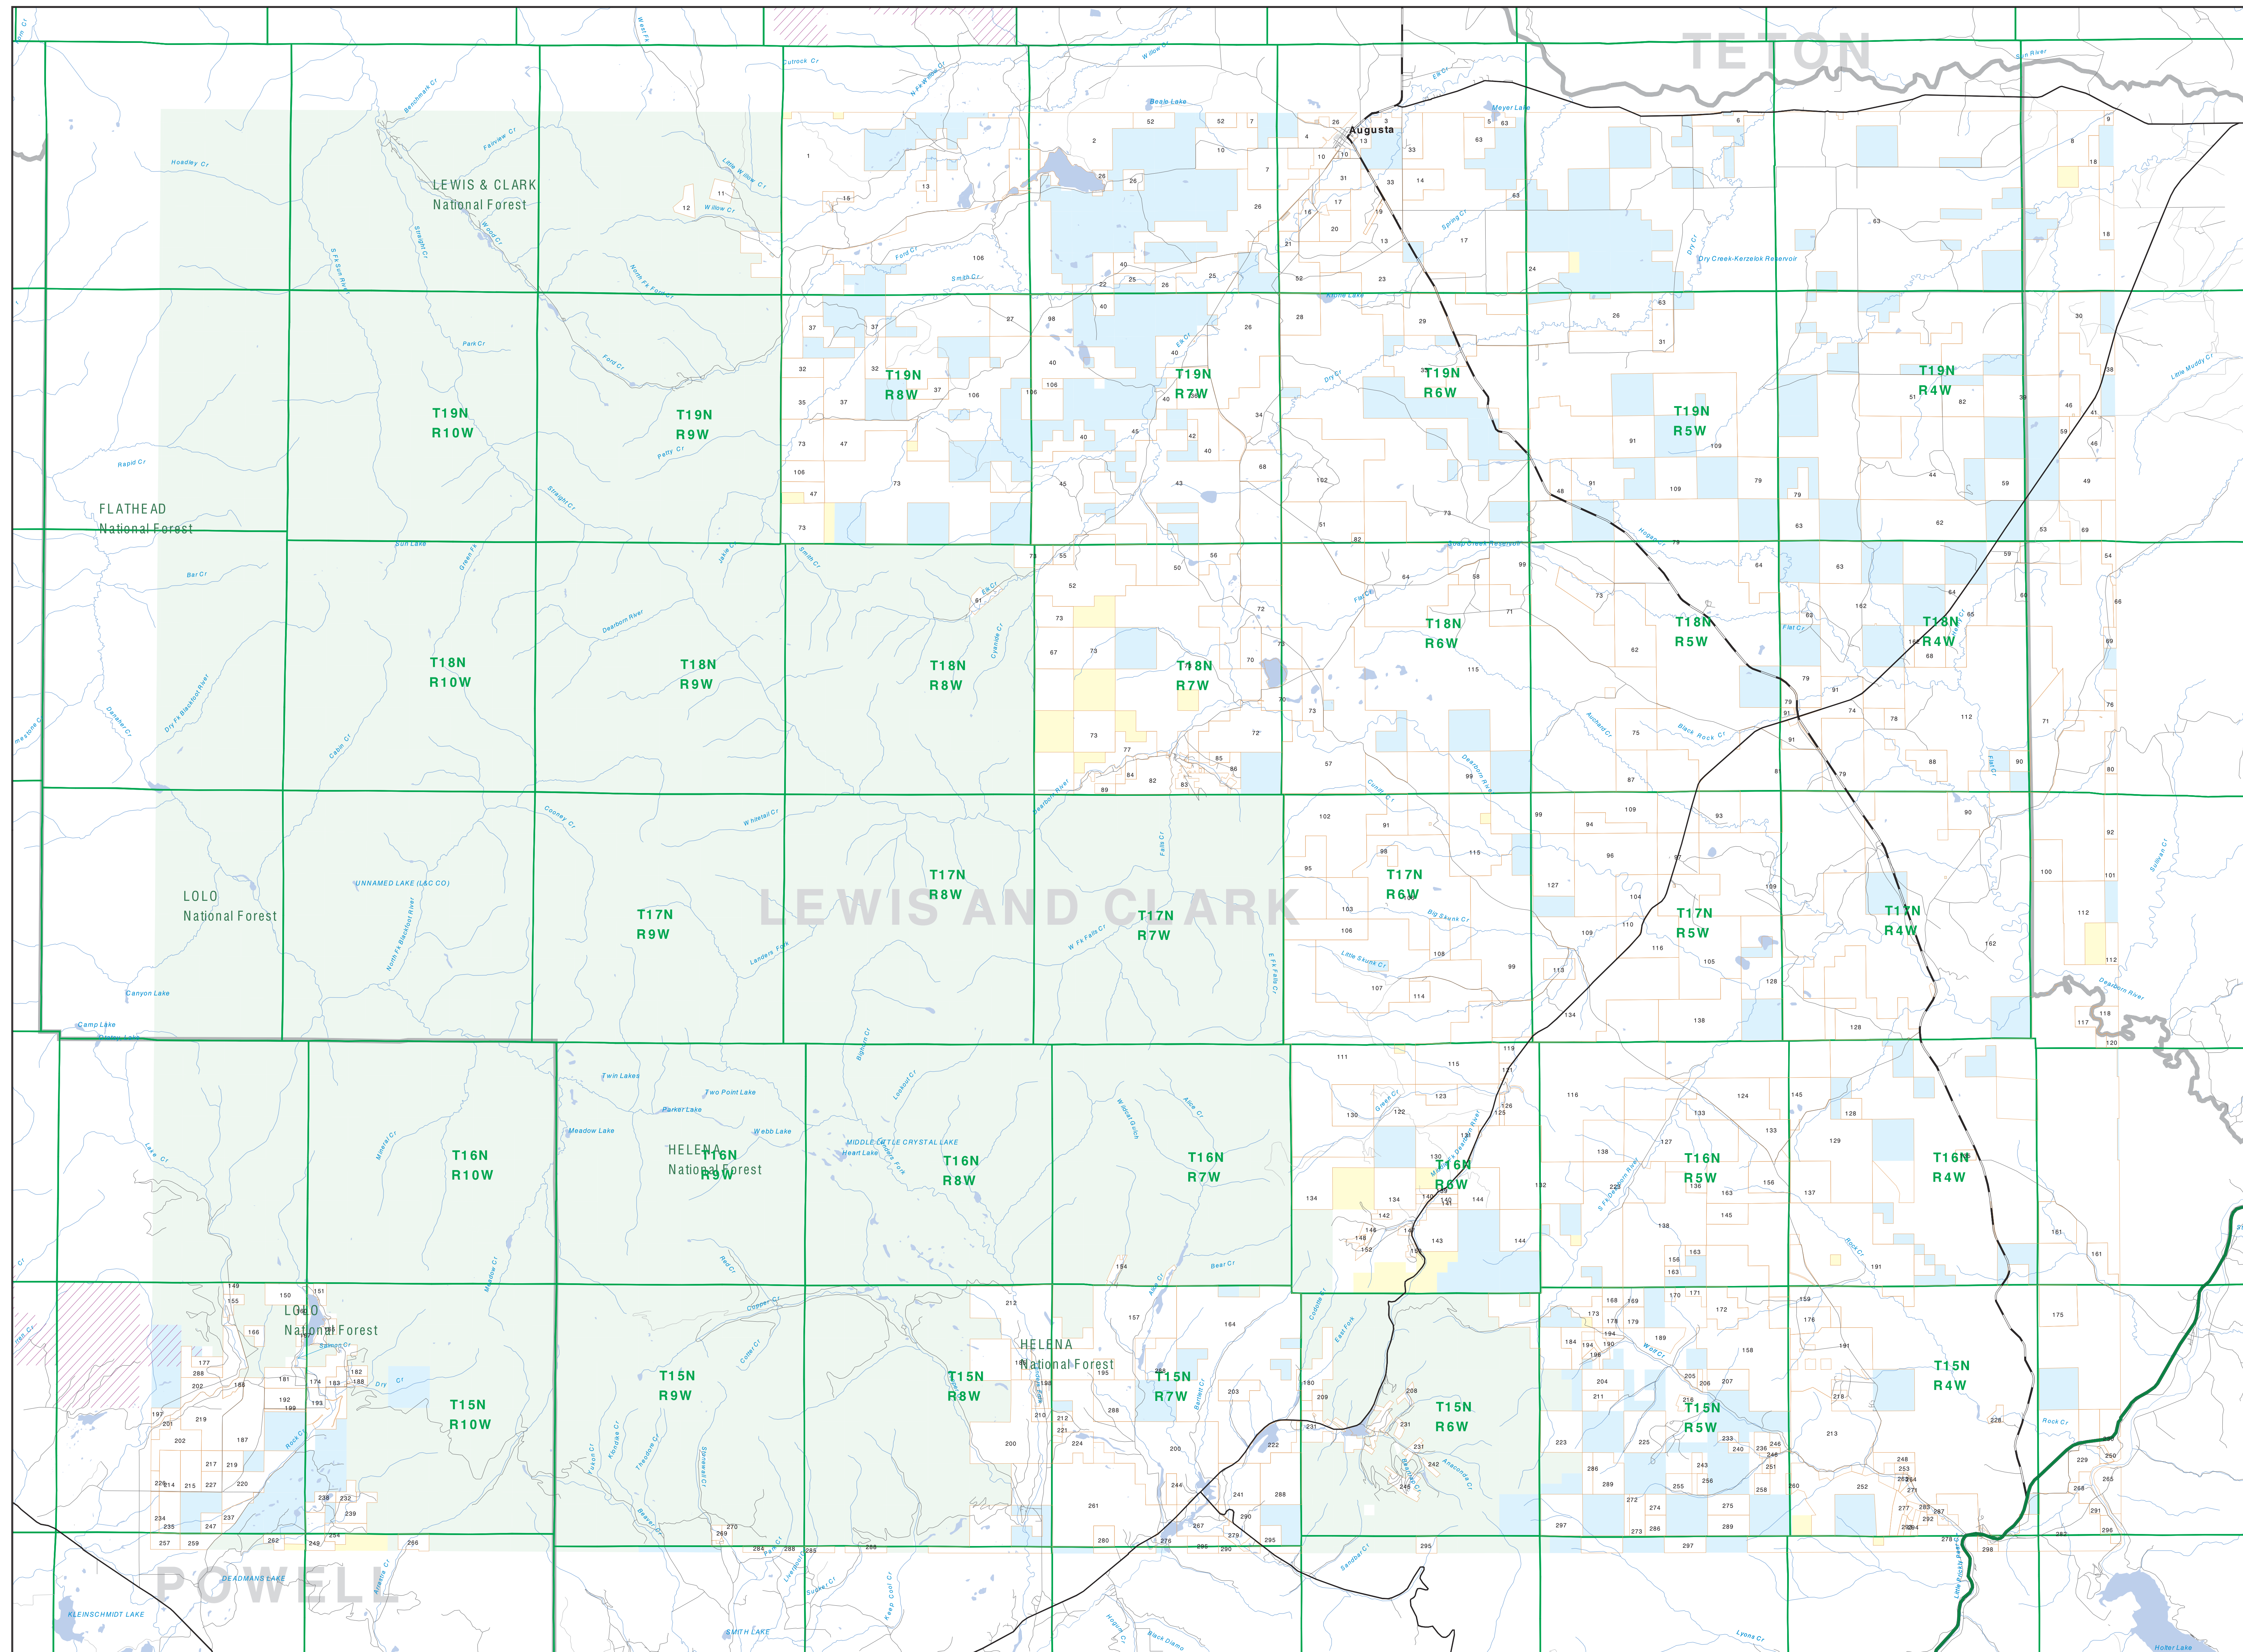

Private Land Ownership Identification

DEARBORN RIVER - (47112a)

Parcel/Owner/Owner Name, Total Acres

1	LOUISE ALLEN	0.00
2	BOBBIE ALLEN	0.00
3	BOBBIE ALLEN	0.00
4	BOBBIE ALLEN	0.00
5	BOBBIE ALLEN	0.00
6	BOBBIE ALLEN	0.00
7	BOBBIE ALLEN	0.00
8	BOBBIE ALLEN	0.00
9	BOBBIE ALLEN	0.00
10	BOBBIE ALLEN	0.00
11	BOBBIE ALLEN	0.00
12	BOBBIE ALLEN	0.00
13	BOBBIE ALLEN	0.00
14	BOBBIE ALLEN	0.00
15	BOBBIE ALLEN	0.00
16	BOBBIE ALLEN	0.00
17	BOBBIE ALLEN	0.00
18	BOBBIE ALLEN	0.00
19	BOBBIE ALLEN	0.00
20	BOBBIE ALLEN	0.00
21	BOBBIE ALLEN	0.00
22	BOBBIE ALLEN	0.00
23	BOBBIE ALLEN	0.00
24	BOBBIE ALLEN	0.00
25	BOBBIE ALLEN	0.00
26	BOBBIE ALLEN	0.00
27	BOBBIE ALLEN	0.00
28	BOBBIE ALLEN	0.00
29	BOBBIE ALLEN	0.00
30	BOBBIE ALLEN	0.00
31	BOBBIE ALLEN	0.00
32	BOBBIE ALLEN	0.00
33	BOBBIE ALLEN	0.00
34	BOBBIE ALLEN	0.00
35	BOBBIE ALLEN	0.00
36	BOBBIE ALLEN	0.00
37	BOBBIE ALLEN	0.00
38	BOBBIE ALLEN	0.00
39	BOBBIE ALLEN	0.00
40	BOBBIE ALLEN	0.00
41	BOBBIE ALLEN	0.00
42	BOBBIE ALLEN	0.00
43	BOBBIE ALLEN	0.00
44	BOBBIE ALLEN	0.00
45	BOBBIE ALLEN	0.00
46	BOBBIE ALLEN	0.00
47	BOBBIE ALLEN	0.00
48	BOBBIE ALLEN	0.00
49	BOBBIE ALLEN	0.00
50	BOBBIE ALLEN	0.00
51	BOBBIE ALLEN	0.00
52	BOBBIE ALLEN	0.00
53	BOBBIE ALLEN	0.00
54	BOBBIE ALLEN	0.00
55	BOBBIE ALLEN	0.00
56	BOBBIE ALLEN	0.00
57	BOBBIE ALLEN	0.00
58	BOBBIE ALLEN	0.00
59	BOBBIE ALLEN	0.00
60	BOBBIE ALLEN	0.00
61	BOBBIE ALLEN	0.00
62	BOBBIE ALLEN	0.00
63	BOBBIE ALLEN	0.00
64	BOBBIE ALLEN	0.00
65	BOBBIE ALLEN	0.00
66	BOBBIE ALLEN	0.00
67	BOBBIE ALLEN	0.00
68	BOBBIE ALLEN	0.00
69	BOBBIE ALLEN	0.00
70	BOBBIE ALLEN	0.00
71	BOBBIE ALLEN	0.00
72	BOBBIE ALLEN	0.00
73	BOBBIE ALLEN	0.00
74	BOBBIE ALLEN	0.00
75	BOBBIE ALLEN	0.00
76	BOBBIE ALLEN	0.00
77	BOBBIE ALLEN	0.00
78	BOBBIE ALLEN	0.00
79	BOBBIE ALLEN	0.00
80	BOBBIE ALLEN	0.00
81	BOBBIE ALLEN	0.00
82	BOBBIE ALLEN	0.00
83	BOBBIE ALLEN	0.00
84	BOBBIE ALLEN	0.00
85	BOBBIE ALLEN	0.00
86	BOBBIE ALLEN	0.00
87	BOBBIE ALLEN	0.00
88	BOBBIE ALLEN	0.00
89	BOBBIE ALLEN	0.00
90	BOBBIE ALLEN	0.00
91	BOBBIE ALLEN	0.00
92	BOBBIE ALLEN	0.00
93	BOBBIE ALLEN	0.00
94	BOBBIE ALLEN	0.00
95	BOBBIE ALLEN	0.00
96	BOBBIE ALLEN	0.00
97	BOBBIE ALLEN	0.00
98	BOBBIE ALLEN	0.00
99	BOBBIE ALLEN	0.00
100	BOBBIE ALLEN	0.00