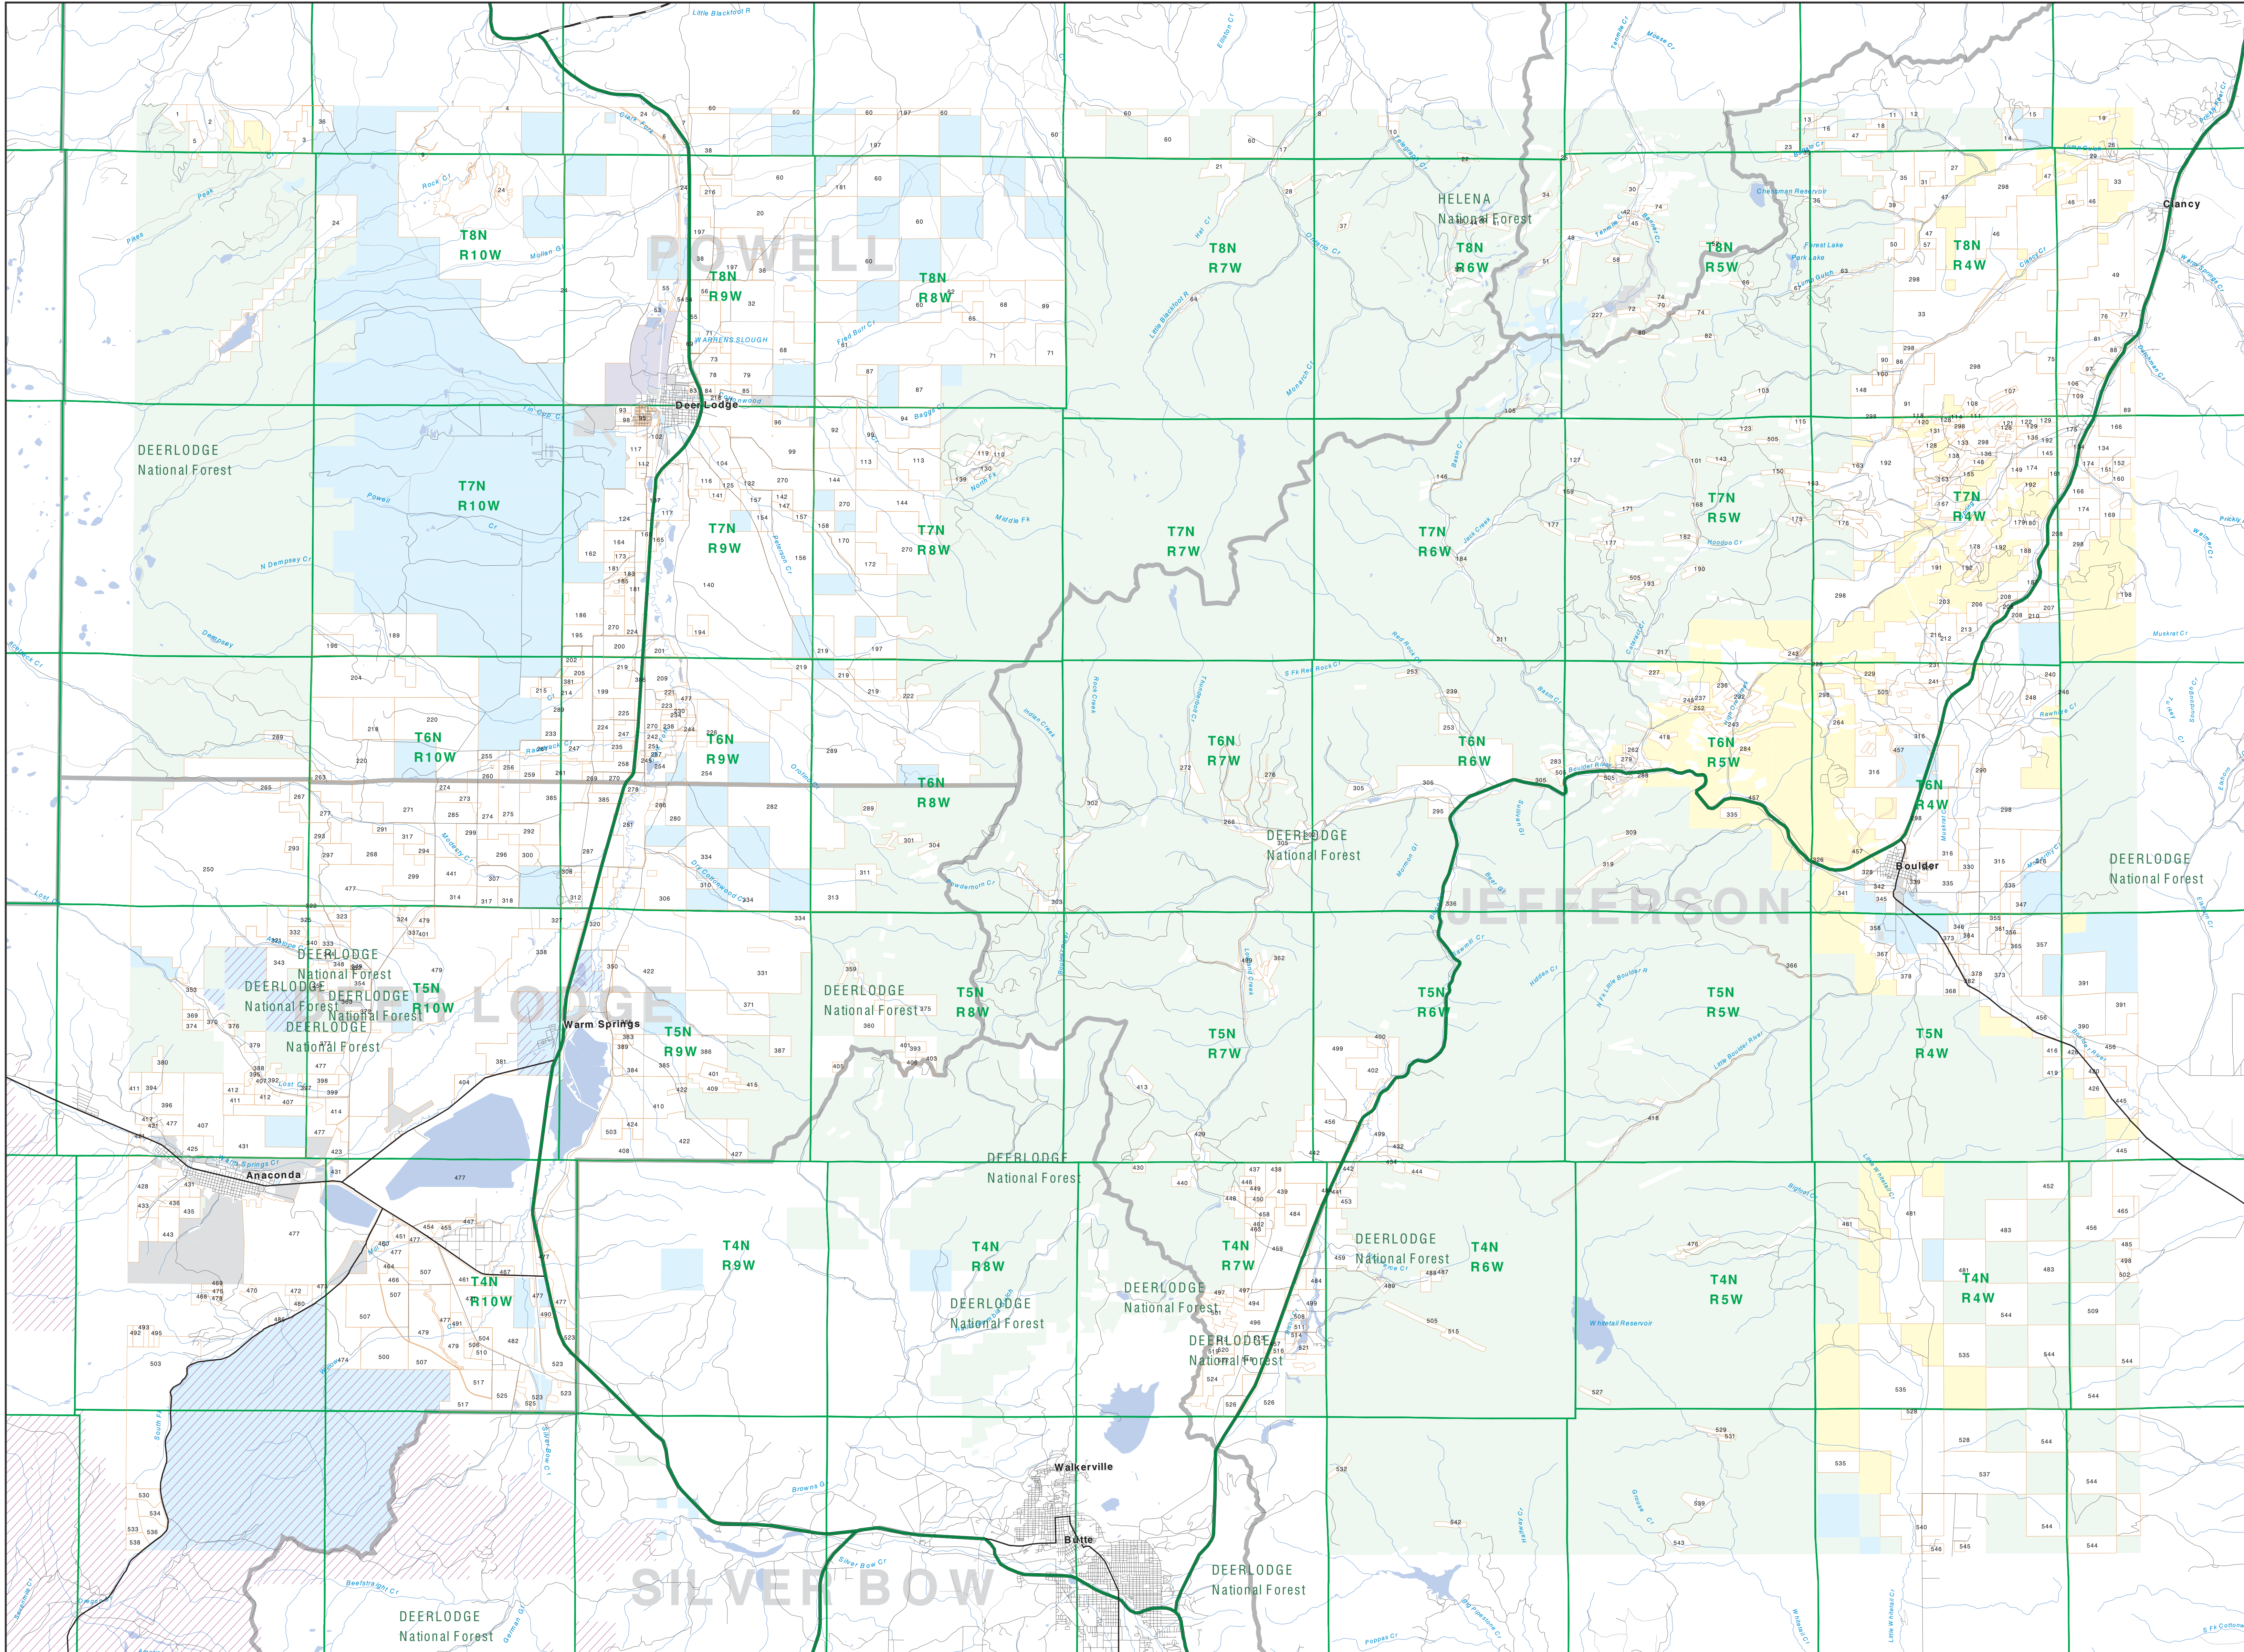

Private Land Ownership Identification

BUTTE NORTH - (46112a)

Parcel Num. Owner Name, T&R Area

Private	State Lands	Road
Forest Service	Local Govt	Primitive Road
Bureau of Land Management	Native American	River
National Park Service	MFWP - WMA	Stream/Creek
Other Federal Land	Lake/Reservoir	Intermittent Creek
Fish and Wildlife Service	Interstate	Township
	Secondary Highway	County Border
	Highway	Fish Wildlife & Parks
		Wildlife Management Area

USGS 100,000 Scale Quadrangle Index

46112a	46112b	46112c	46112d	46112e	46112f	46112g	46112h	46112i	46112j	46112k	46112l	46112m	46112n	46112o	46112p	46112q	46112r	46112s	46112t	
46113a	46113b	46113c	46113d	46113e	46113f	46113g	46113h	46113i	46113j	46113k	46113l	46113m	46113n	46113o	46113p	46113q	46113r	46113s	46113t	46113u