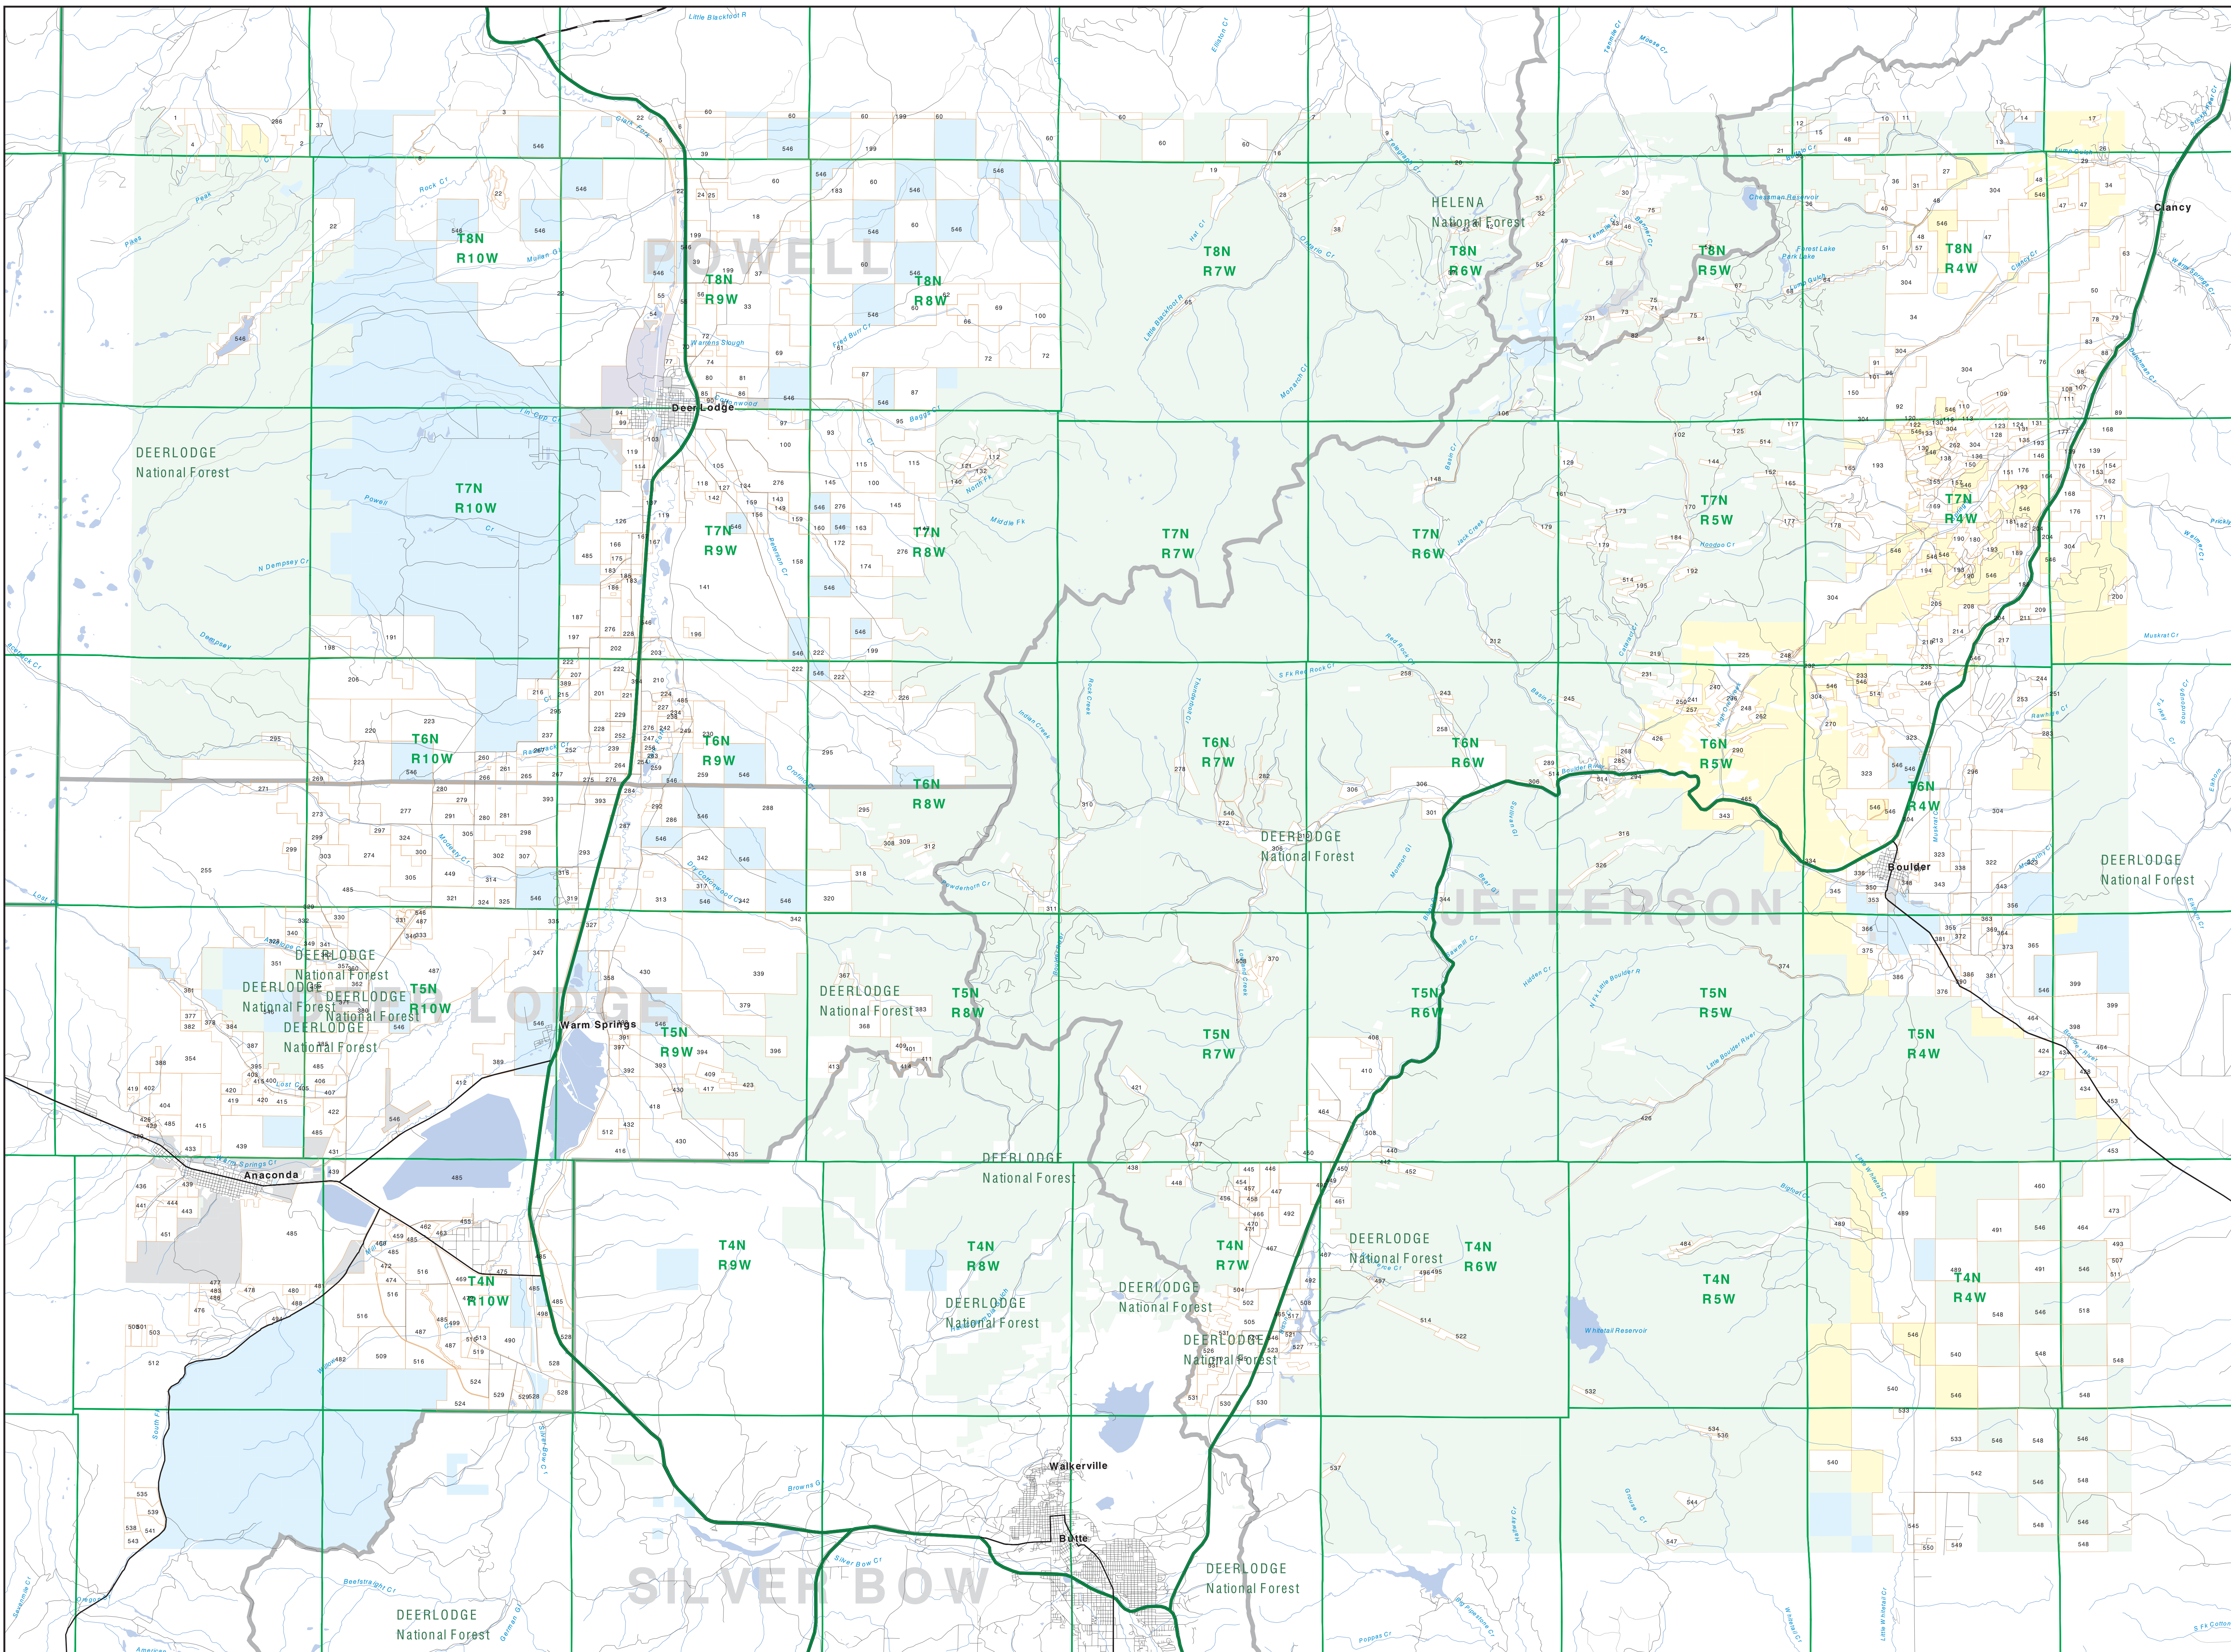

Private Land Ownership Identification

BUTTE NORTH - (46112a)

1 COLLEMAN ALBERT ET AL 1.51	101 TROTTER ROBERT W COLLEEN 41	901 WALKER BRUCE L 63
2 HANSEN PAMELA ET AL 2.09	102 WISCO PAMELA K 426	902 HARRINGTON DANIEL L 222
3 BUCK DONALD R 163	103 BUCK DONALD R 163	903 BUCK DONALD R 163
4 BUCK DONALD R 163	104 BUCK DONALD R 163	904 HARRINGTON DANIEL L 222
5 BUCK DONALD R 163	105 BUCK DONALD R 163	905 BUCK DONALD R 163
6 BUCK DONALD R 163	106 BUCK DONALD R 163	906 BUCK DONALD R 163
7 BUCK DONALD R 163	107 BUCK DONALD R 163	907 BUCK DONALD R 163
8 BUCK DONALD R 163	108 BUCK DONALD R 163	908 BUCK DONALD R 163
9 BUCK DONALD R 163	109 BUCK DONALD R 163	909 BUCK DONALD R 163
10 BUCK DONALD R 163	110 BUCK DONALD R 163	910 BUCK DONALD R 163
11 BUCK DONALD R 163	111 BUCK DONALD R 163	911 BUCK DONALD R 163
12 BUCK DONALD R 163	112 BUCK DONALD R 163	912 BUCK DONALD R 163
13 BUCK DONALD R 163	113 BUCK DONALD R 163	913 BUCK DONALD R 163
14 BUCK DONALD R 163	114 BUCK DONALD R 163	914 BUCK DONALD R 163
15 BUCK DONALD R 163	115 BUCK DONALD R 163	915 BUCK DONALD R 163
16 BUCK DONALD R 163	116 BUCK DONALD R 163	916 BUCK DONALD R 163
17 BUCK DONALD R 163	117 BUCK DONALD R 163	917 BUCK DONALD R 163
18 BUCK DONALD R 163	118 BUCK DONALD R 163	918 BUCK DONALD R 163
19 BUCK DONALD R 163	119 BUCK DONALD R 163	919 BUCK DONALD R 163
20 BUCK DONALD R 163	120 BUCK DONALD R 163	920 BUCK DONALD R 163
21 BUCK DONALD R 163	121 BUCK DONALD R 163	921 BUCK DONALD R 163
22 BUCK DONALD R 163	122 BUCK DONALD R 163	922 BUCK DONALD R 163
23 BUCK DONALD R 163	123 BUCK DONALD R 163	923 BUCK DONALD R 163
24 BUCK DONALD R 163	124 BUCK DONALD R 163	924 BUCK DONALD R 163
25 BUCK DONALD R 163	125 BUCK DONALD R 163	925 BUCK DONALD R 163
26 BUCK DONALD R 163	126 BUCK DONALD R 163	926 BUCK DONALD R 163
27 BUCK DONALD R 163	127 BUCK DONALD R 163	927 BUCK DONALD R 163
28 BUCK DONALD R 163	128 BUCK DONALD R 163	928 BUCK DONALD R 163
29 BUCK DONALD R 163	129 BUCK DONALD R 163	929 BUCK DONALD R 163
30 BUCK DONALD R 163	130 BUCK DONALD R 163	930 BUCK DONALD R 163
31 BUCK DONALD R 163	131 BUCK DONALD R 163	931 BUCK DONALD R 163
32 BUCK DONALD R 163	132 BUCK DONALD R 163	932 BUCK DONALD R 163
33 BUCK DONALD R 163	133 BUCK DONALD R 163	933 BUCK DONALD R 163
34 BUCK DONALD R 163	134 BUCK DONALD R 163	934 BUCK DONALD R 163
35 BUCK DONALD R 163	135 BUCK DONALD R 163	935 BUCK DONALD R 163
36 BUCK DONALD R 163	136 BUCK DONALD R 163	936 BUCK DONALD R 163
37 BUCK DONALD R 163	137 BUCK DONALD R 163	937 BUCK DONALD R 163
38 BUCK DONALD R 163	138 BUCK DONALD R 163	938 BUCK DONALD R 163
39 BUCK DONALD R 163	139 BUCK DONALD R 163	939 BUCK DONALD R 163
40 BUCK DONALD R 163	140 BUCK DONALD R 163	940 BUCK DONALD R 163
41 BUCK DONALD R 163	141 BUCK DONALD R 163	941 BUCK DONALD R 163
42 BUCK DONALD R 163	142 BUCK DONALD R 163	942 BUCK DONALD R 163
43 BUCK DONALD R 163	143 BUCK DONALD R 163	943 BUCK DONALD R 163
44 BUCK DONALD R 163	144 BUCK DONALD R 163	944 BUCK DONALD R 163
45 BUCK DONALD R 163	145 BUCK DONALD R 163	945 BUCK DONALD R 163
46 BUCK DONALD R 163	146 BUCK DONALD R 163	946 BUCK DONALD R 163
47 BUCK DONALD R 163	147 BUCK DONALD R 163	947 BUCK DONALD R 163
48 BUCK DONALD R 163	148 BUCK DONALD R 163	948 BUCK DONALD R 163
49 BUCK DONALD R 163	149 BUCK DONALD R 163	949 BUCK DONALD R 163
50 BUCK DONALD R 163	150 BUCK DONALD R 163	950 BUCK DONALD R 163
51 BUCK DONALD R 163	151 BUCK DONALD R 163	951 BUCK DONALD R 163
52 BUCK DONALD R 163	152 BUCK DONALD R 163	952 BUCK DONALD R 163
53 BUCK DONALD R 163	153 BUCK DONALD R 163	953 BUCK DONALD R 163
54 BUCK DONALD R 163	154 BUCK DONALD R 163	954 BUCK DONALD R 163
55 BUCK DONALD R 163	155 BUCK DONALD R 163	955 BUCK DONALD R 163
56 BUCK DONALD R 163	156 BUCK DONALD R 163	956 BUCK DONALD R 163
57 BUCK DONALD R 163	157 BUCK DONALD R 163	957 BUCK DONALD R 163
58 BUCK DONALD R 163	158 BUCK DONALD R 163	958 BUCK DONALD R 163
59 BUCK DONALD R 163	159 BUCK DONALD R 163	959 BUCK DONALD R 163
60 BUCK DONALD R 163	160 BUCK DONALD R 163	960 BUCK DONALD R 163
61 BUCK DONALD R 163	161 BUCK DONALD R 163	961 BUCK DONALD R 163
62 BUCK DONALD R 163	162 BUCK DONALD R 163	962 BUCK DONALD R 163
63 BUCK DONALD R 163	163 BUCK DONALD R 163	963 BUCK DONALD R 163
64 BUCK DONALD R 163	164 BUCK DONALD R 163	964 BUCK DONALD R 163
65 BUCK DONALD R 163	165 BUCK DONALD R 163	965 BUCK DONALD R 163
66 BUCK DONALD R 163	166 BUCK DONALD R 163	966 BUCK DONALD R 163
67 BUCK DONALD R 163	167 BUCK DONALD R 163	967 BUCK DONALD R 163
68 BUCK DONALD R 163	168 BUCK DONALD R 163	968 BUCK DONALD R 163
69 BUCK DONALD R 163	169 BUCK DONALD R 163	969 BUCK DONALD R 163
70 BUCK DONALD R 163	170 BUCK DONALD R 163	970 BUCK DONALD R 163
71 BUCK DONALD R 163	171 BUCK DONALD R 163	971 BUCK DONALD R 163
72 BUCK DONALD R 163	172 BUCK DONALD R 163	972 BUCK DONALD R 163
73 BUCK DONALD R 163	173 BUCK DONALD R 163	973 BUCK DONALD R 163
74 BUCK DONALD R 163	174 BUCK DONALD R 163	974 BUCK DONALD R 163
75 BUCK DONALD R 163	175 BUCK DONALD R 163	975 BUCK DONALD R 163
76 BUCK DONALD R 163	176 BUCK DONALD R 163	976 BUCK DONALD R 163
77 BUCK DONALD R 163	177 BUCK DONALD R 163	977 BUCK DONALD R 163
78 BUCK DONALD R 163	178 BUCK DONALD R 163	978 BUCK DONALD R 163
79 BUCK DONALD R 163	179 BUCK DONALD R 163	979 BUCK DONALD R 163
80 BUCK DONALD R 163	180 BUCK DONALD R 163	980 BUCK DONALD R 163
81 BUCK DONALD R 163	181 BUCK DONALD R 163	981 BUCK DONALD R 163