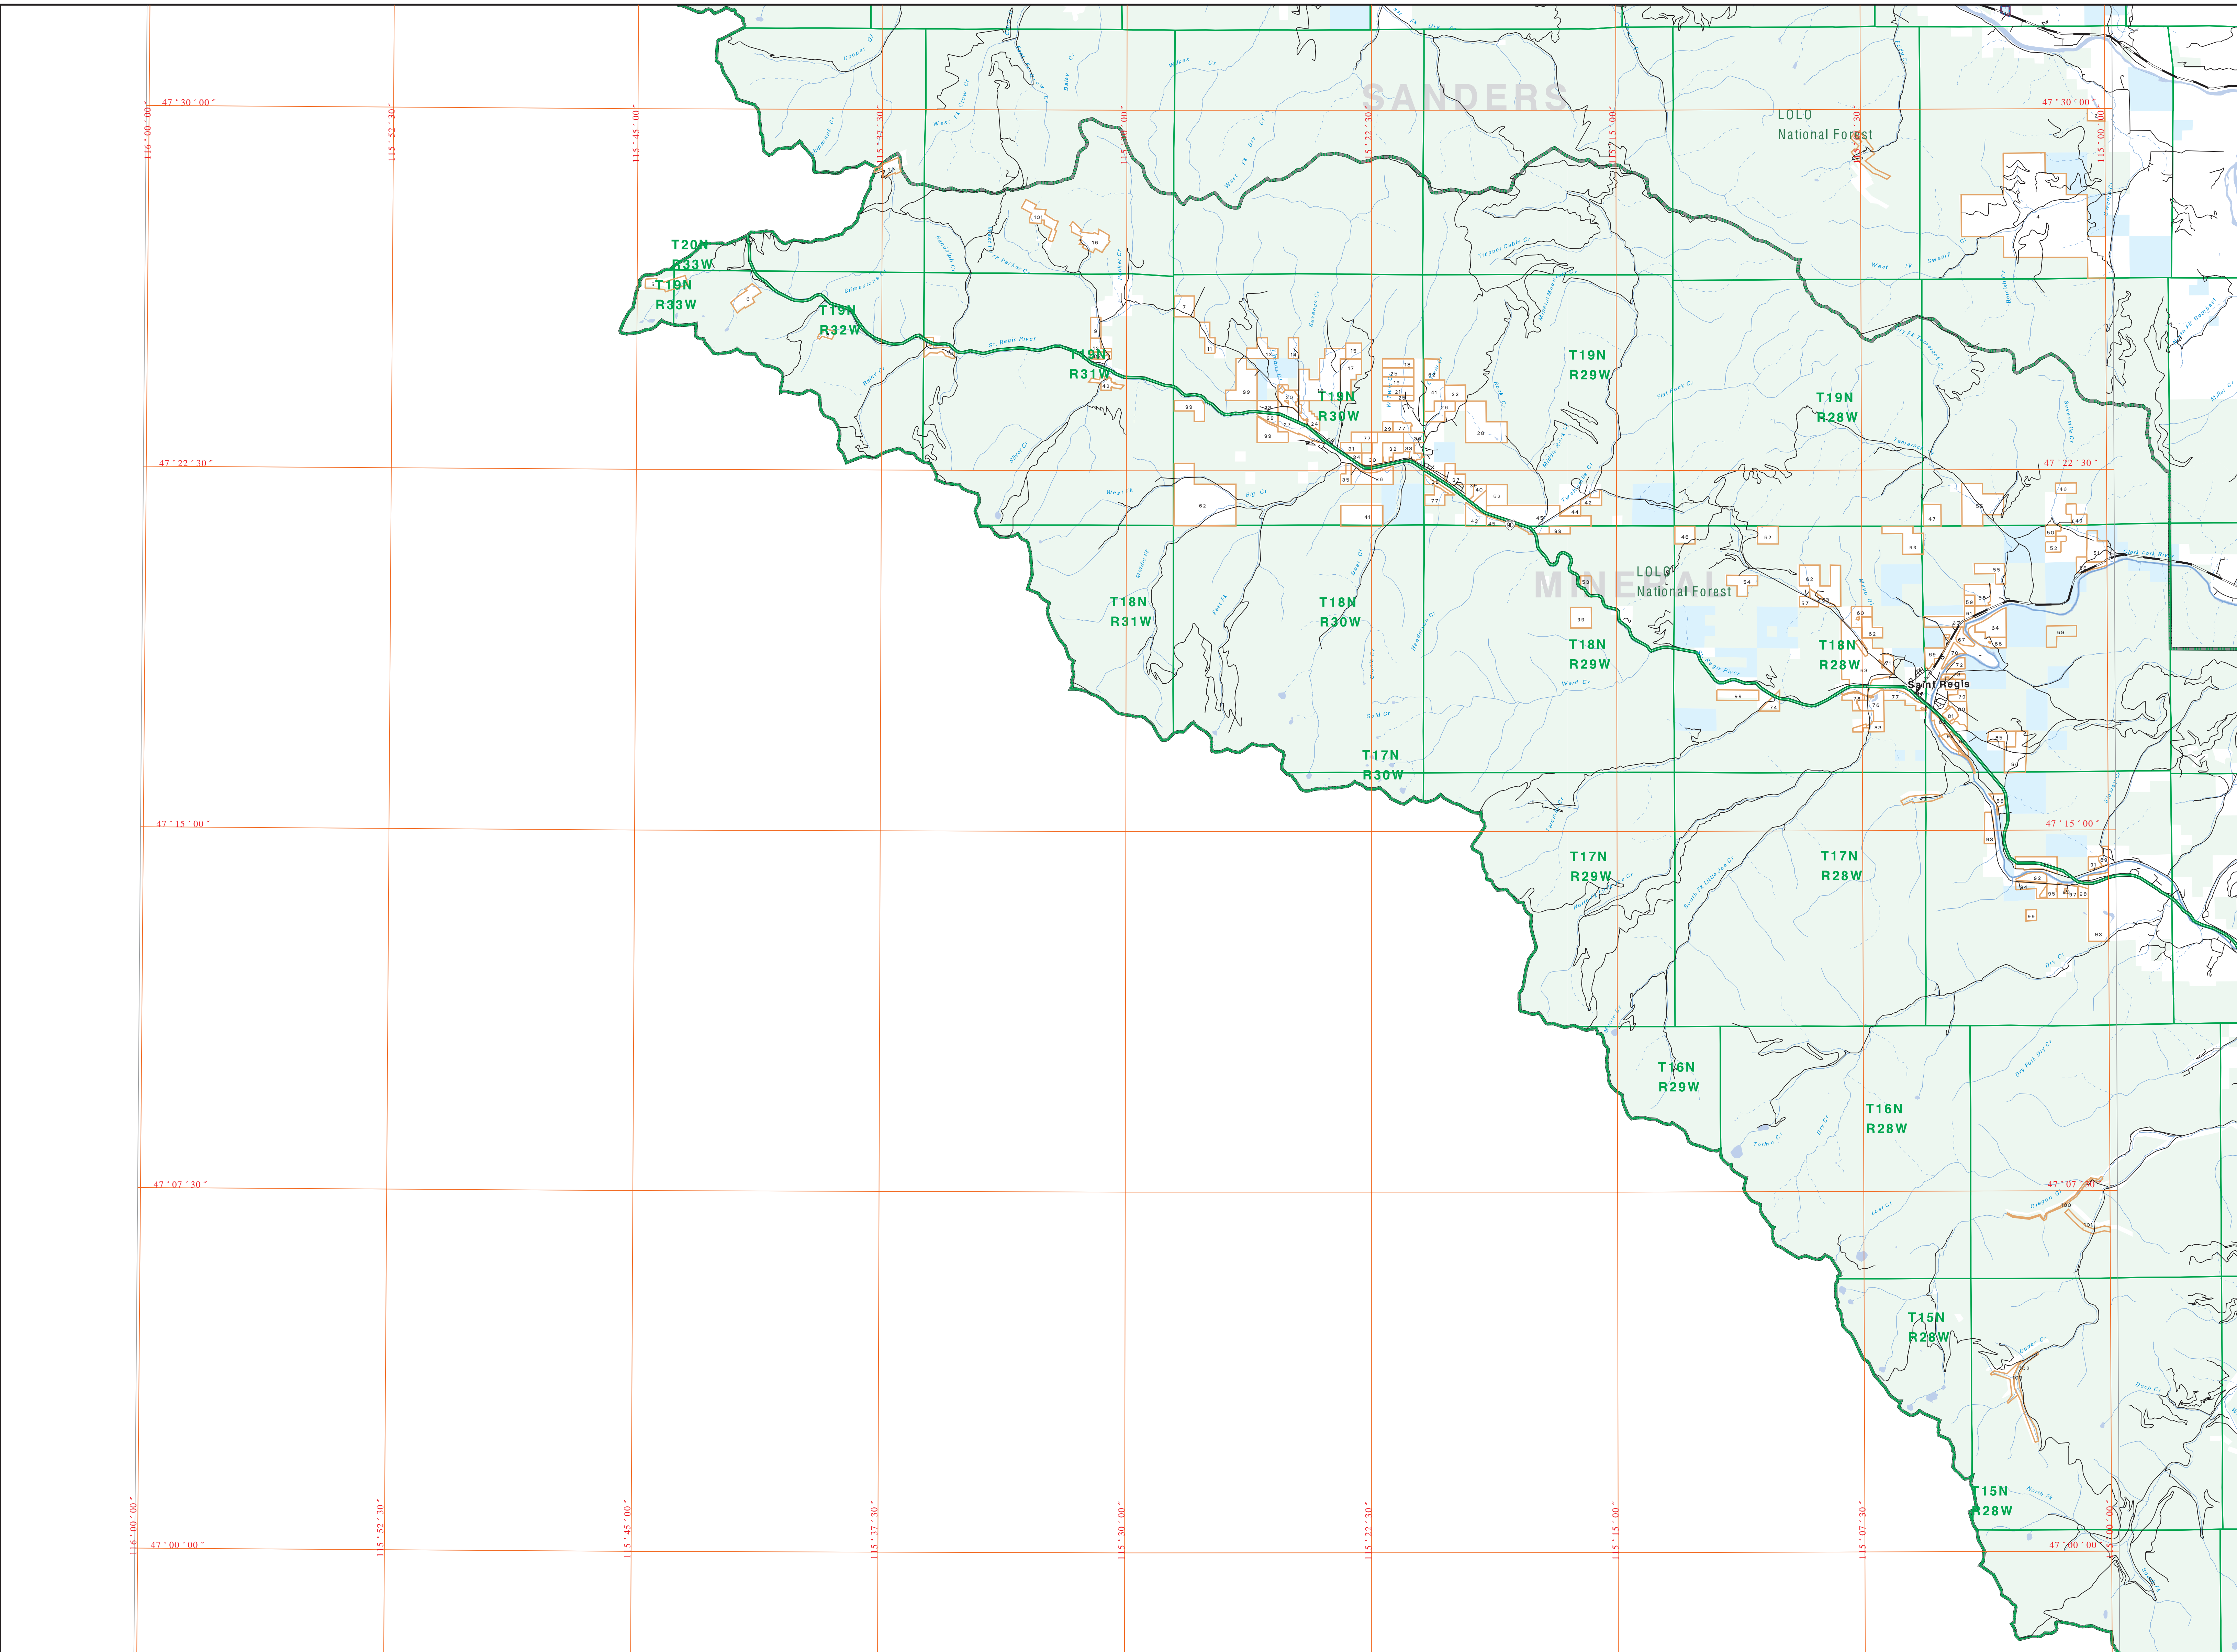

Private Land Ownership Identification WALLACE - (47115a)

Parcel Name, Owner Name, Total Acres

Legend

- Private (Orange outline)
- State Lands (Light Blue fill)
- Local Road (Grey line)
- River (Blue line)
- Stream/Creek (Blue line)
- Intermittent Creek (Blue line)
- Township (Green outline)
- County Border (Green outline)
- Fish Wildlife & Parks Wildlife Management Area (Green outline)
- Forest Service (Green fill)
- Local Govt (Grey fill)
- Native American (Grey fill)
- Lake/Reservoir (Blue fill)
- Interstate (Red line)
- US Highway (Red line)
- State Primary (Black line)
- State Secondary (Red line)
- Bureau of Land Management (Yellow fill)
- National Park Service (Yellow fill)
- Other Federal Land (Orange fill)
- Fish and Wildlife Service (Blue fill)