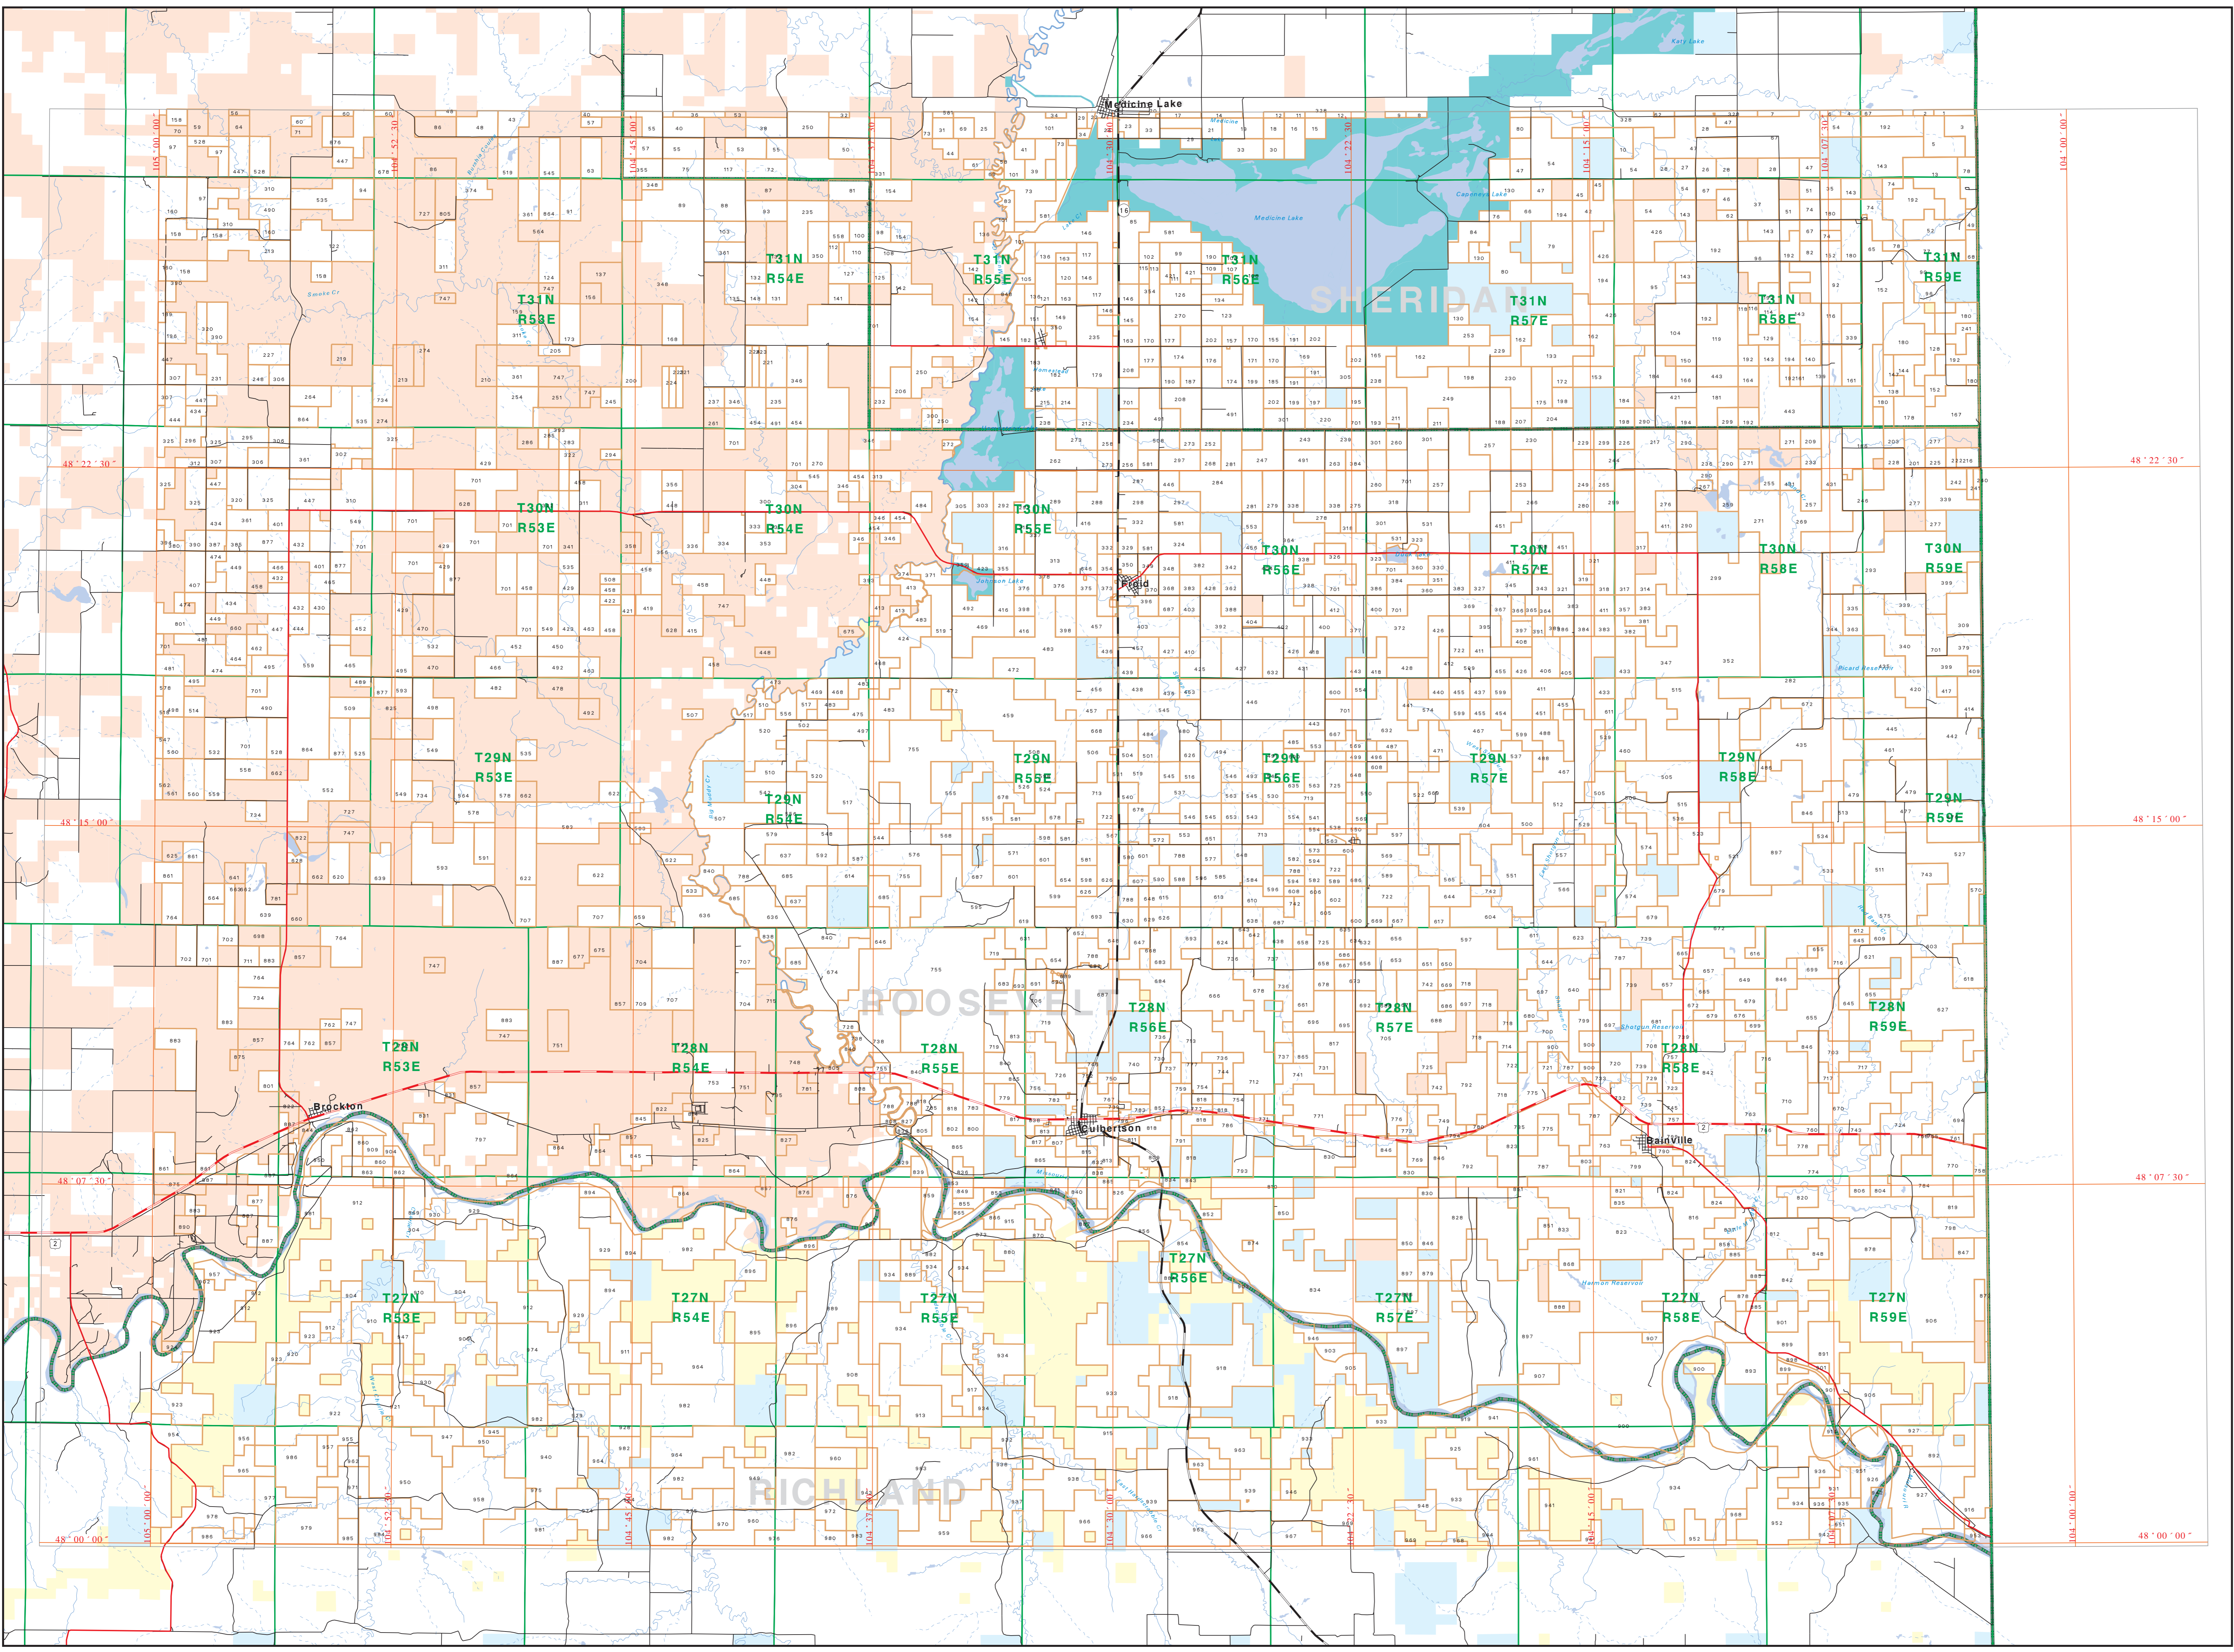

Private Land Ownership Identification CULBERTSON - (48104a)

Private Land Ownership - Total Acres

- Private
- State Lands
- Local Govt
- Forest Service
- Bureau of Land Management
- National Park Service
- Other Federal Land
- Fish and Wildlife Service
- Local Road
- River
- Stream/Creek
- Intermittent Creek
- Township
- County Border
- Fish Wildlife & Parks Wildlife Management Area
- US Highway
- State Primary
- State Secondary

NOTES:
This legend was prepared by the MT Dept of Fish, Wildlife, and Parks (FWP) and the Montana Natural Resource Information System (NRS) of the MT State Library in response to Montana Code Annotated 87-2026, which requires the FWP to work cooperatively with state and federal land management agencies, to develop accurate land ownership maps in the State.

ACKNOWLEDGMENTS / SOURCES:
This map was produced as a joint effort between the MT Dept of Fish, Wildlife, and Parks (FWP) and the Montana Natural Resource Information System (NRS) of the MT State Library in response to Montana Code Annotated 87-2026, which requires the FWP to work cooperatively with state and federal land management agencies, to develop accurate land ownership maps in the State.

USGS 100,000 Scale Quadrangle Index

481000	481010	481020	481030	481040	481050	481060	481070	481080	481090
481000	481010	481020	481030	481040	481050	481060	481070	481080	481090
481000	481010	481020	481030	481040	481050	481060	481070	481080	481090
481000	481010	481020	481030	481040	481050	481060	481070	481080	481090